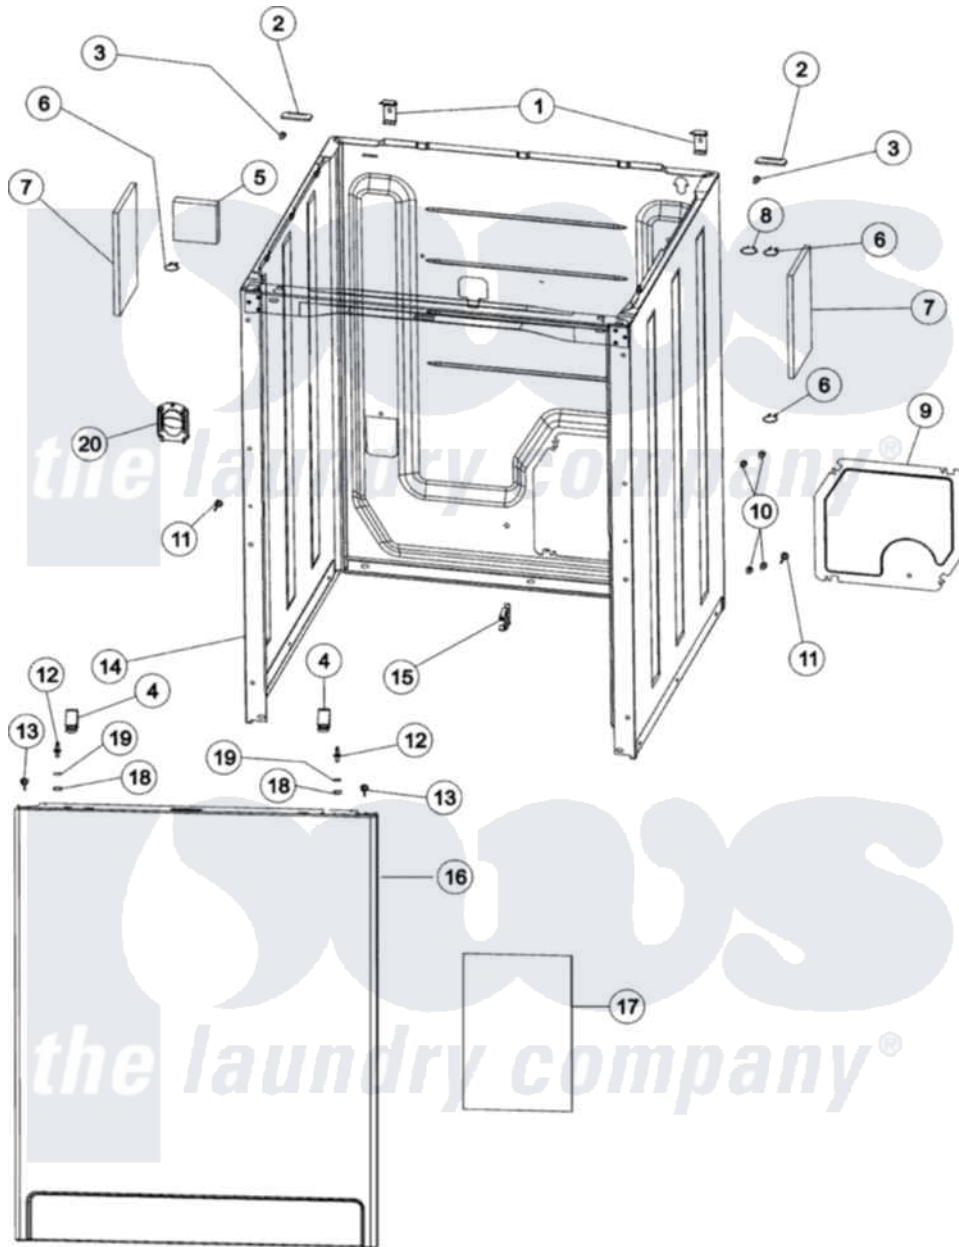

# Maytag MAV4757AWW 02 - CABINET & FRONT PANEL

Maytag Residential Maytag MAV4757AWW Washer Parts Parts Diagram 02 - CABINET & FRONT PANEL  
 Click on the part number to view part

Item	Original Part Number	Replaced By	Status	Part Description
1	<a href="#">35-2846</a>			Hinge, Cabinet Top
2	<a href="#">35-4128</a>			Pad, Hinge
3	25-7732	<a href="#">681414</a>		Screw, 10AB X 1/2
4	<a href="#">25-7220</a>			Clip, Cabinet Top
5	35-0706		Not Available	PAD, FOAM
6	31001320	<a href="#">16515</a>		Clip
7	<a href="#">21002011</a>			Pad, Cabinet
8	<a href="#">25-7430</a>			Clip, Wiring Harness
9	<a href="#">21001876</a>			Shield, Rear
10	25-7733	<a href="#">681414</a>		Screw, 10AB X 1/2
11	<a href="#">21001829</a>			Post, Locating
12	<a href="#">53-0643</a>			Pin, Locator
"	<a href="#">21001874</a>			Outlet, Drain Hose
13	25-7732	<a href="#">681414</a>		Screw, 10AB X 1/2
14	<a href="#">21001871</a>			Cabinet
15	<a href="#">22002765</a>			Clip, Hose

16	<a href="#">35-2084</a>	Panel, Front
17	<a href="#">21001281</a>	Damper, Sound Pad
18	25-0224	<a href="#">3400029</a> Nut, Adapter Plate
19	<a href="#">35-4129</a>	Bumper, Cabinet
20	<a href="#">21001874</a>	Outlet, Drain Hose