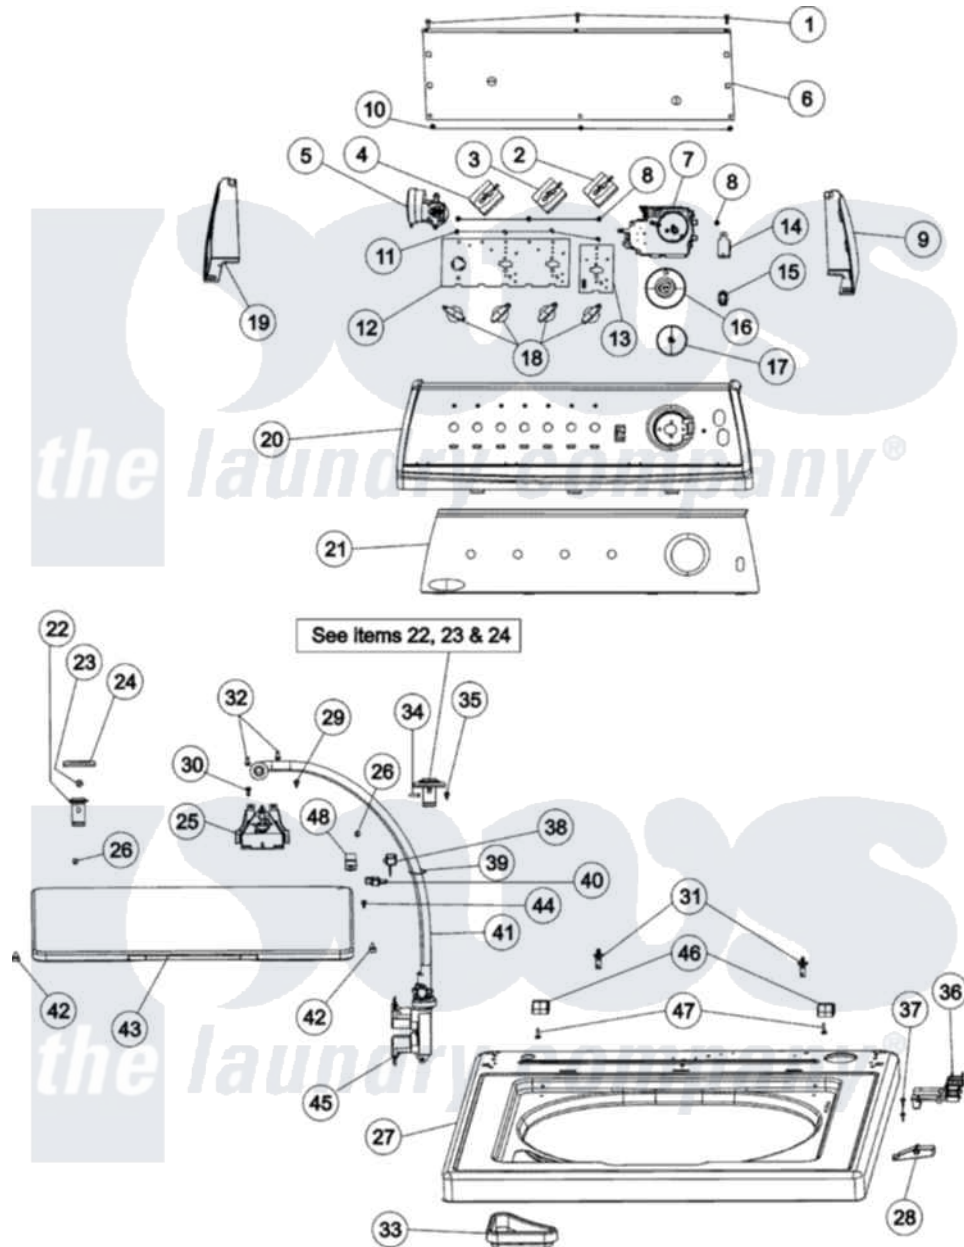

Maytag MAV4757AWW 03 - CONTROL PANEL & TOP

Maytag [Residential Maytag MAV4757AWW Washer Parts](#) Parts Diagram 03 - CONTROL PANEL & TOP
 Click on the part number to view part

Item	Original Part Number	Replaced By	Status	Part Description
1	21002224			Screw
2	21001960			Switch, Speed
3	31001443			Switch, Two Pos Rotary
4	21001852			Switch, Temperature
5	Y2201474			Switch, Pressure
6	21001527			Shield, Rear
7	21001959			Timer
8	25-3092	90767		Screw, 8A X 3/8 HeX Washer Head Tapping
9	21001523			Endcap
10	31001721			Screw, Abno.8-18 x 3/8 Hxws
11	25-3092	90767		Screw, 8A X 3/8 HeX Washer Head Tapping
12	21002067			Shield, Control
13	21001517			Shield, Control
14	53-1639			Buzzer Assembly
15	22003977	74010226		Switch, Rocker W/Shield

16	21002072		Skirt, Timer Knob
17	21001985		Knob, Timer
18	21002071		Knob, Selector
19	21001519		Endcap
20	21001965		Frame, Control Panel, Support
21	21002122		Facia
22	35-2846		Hinge, Cabinet Top
23	25-7732	681414	Screw, 10AB X 1/2
24	35-4128		Pad, Hinge
25	21001854		Flume Assembly
26	25-7893		Screw
27	21001602		Top, Cabinet
28	21001134		Lever, Lid Switch
29	25-3092	90767	Screw, 8A X 3/8 HeX Washer Head Tapping
30	31001560		Washer, Roller
31	21001857		Clip, Plastic Snap-In
32	31001721		Screw, Abno.8-18 x 3/8 Hxws
33	21001597		Dispenser, Bleach
34	25-7438		Screw
35	31001721		Screw, Abno.8-18 x 3/8 Hxws
36	21001135		Housing, Lid Switch
37	21001136	3400872	Screw, 8-18 X 3/8
38	43-0057		Actuator, Door Switch
39	25-7430		Clip, Wiring Harness
40	35-2045		Pin, Hinge
41	35-2378	12002749	Hose, Flume Kit
"	12002749		Hose, Flume Kit
42	35-0581		Bumper, Door
43	35-2026		Lid
44	31001721		Screw, Abno.8-18 x 3/8 Hxws
45	21001932		Valve, Water Inlet
46	35-2044		Hinge, Lid
47	25-7893		Screw
48	21001148	12001187	Kit, Lid Switch Assembly