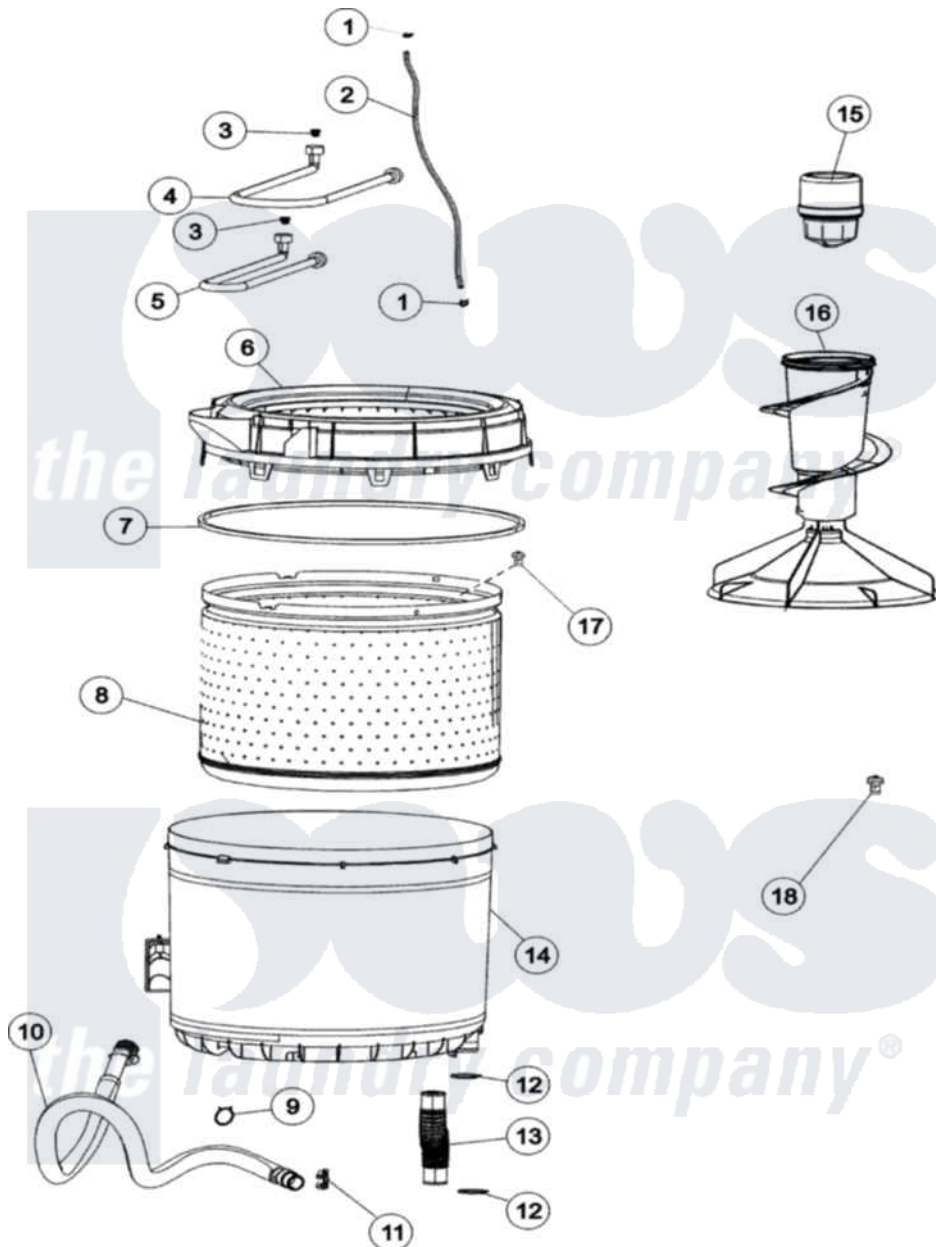

Maytag MAV4757AWW 04 - INNER - OUTER TUB

Maytag Residential Maytag MAV4757AWW Washer Parts Parts Diagram 04 - INNER - OUTER TUB
 Click on the part number to view part

Item	Original Part Number	Replaced By	Status	Part Description
1	25-7796	596669		Clamp, Manifold
2	21001749	21001748		Hose, Pressure Switch
3	22002960			Strainer, Washer Inlet
4	35-0874	76313		Hosefill
5	33-7891	89503		Hose-Inlet
6	21001531		Not Available	TOP, TUB (PLASTIC)
7	35-2328			Seal, Tub Top
8	12002680			S/S Spinner As-Pak
9	21001875	285655		Clamp, Hose
10	21001872			Hose, Drain
11	22002765			Clip, Hose
12	25-6068	285655		Clamp, Hose
13	21001915			Hose, Tub To Pump
14	35-3700			Tub Assembly
"	22002933			Screw
15	21002006			Fabric Disp Assembly

16

[27001230](#)

Auger Assembly As Pack

17

25-7967

[3400504](#)

Screw

18

25-7948

[W10309247](#)

Screw