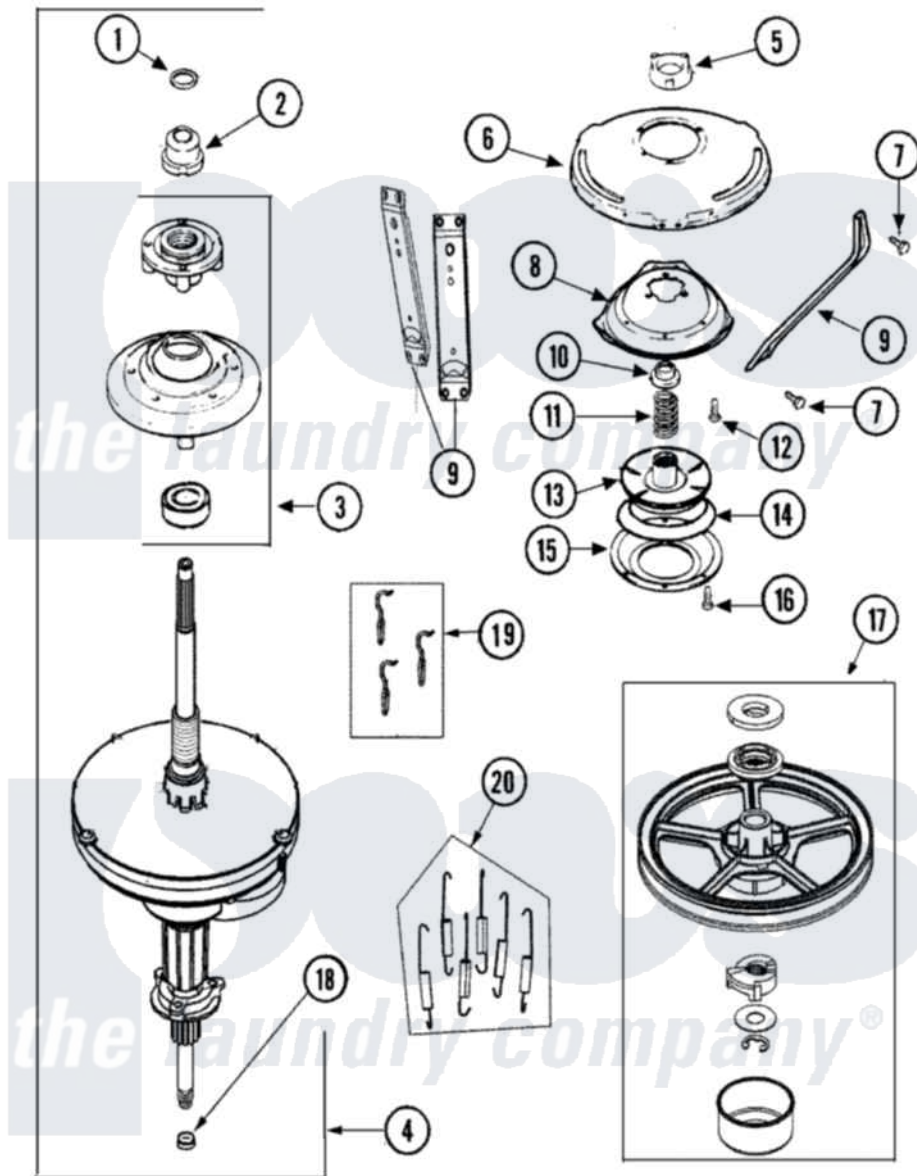

Maytag MAV4757AWW 06 - TRANSMISSION

Maytag Residential Maytag MAV4757AWW Washer Parts Parts Diagram 06 - TRANSMISSION
 Click on the part number to view part

Item	Original Part Number	Replaced By	Status	Part Description
1	25-7941			"O" Ring, Agr Drive Shaft
2	21001533	35-5655-1		Seal
3	21001868	W10219156		Tub Seal
4	21001867	35-6615		Ht TranS S
5	21001511	12001562		Bearing Assembly
6	21001518			Support, Tub
7	21001858			Screw 5/16-18 x 1/2
8	21001163			Housing, Suspension
9	21001532			Brace, Tub
10	35-2017			Retainer, Brake Spring
11	21001910			Spring, Brake
12	21001509			Screw, High Performance Plastic
13	21002010	35-6714		Brake Roto
14	21002026			Snubber
15	35-6918			Stator, Brake
16	21001065			Screw, No.10-24 x .50 Hxnibhd

17	12002213		Thrust Bearing Kit
18	35-2010	207843	Lip Seal Repair Kit
19	21001166		Hook, Suspension Spring
20	21002065	12002773	Spring