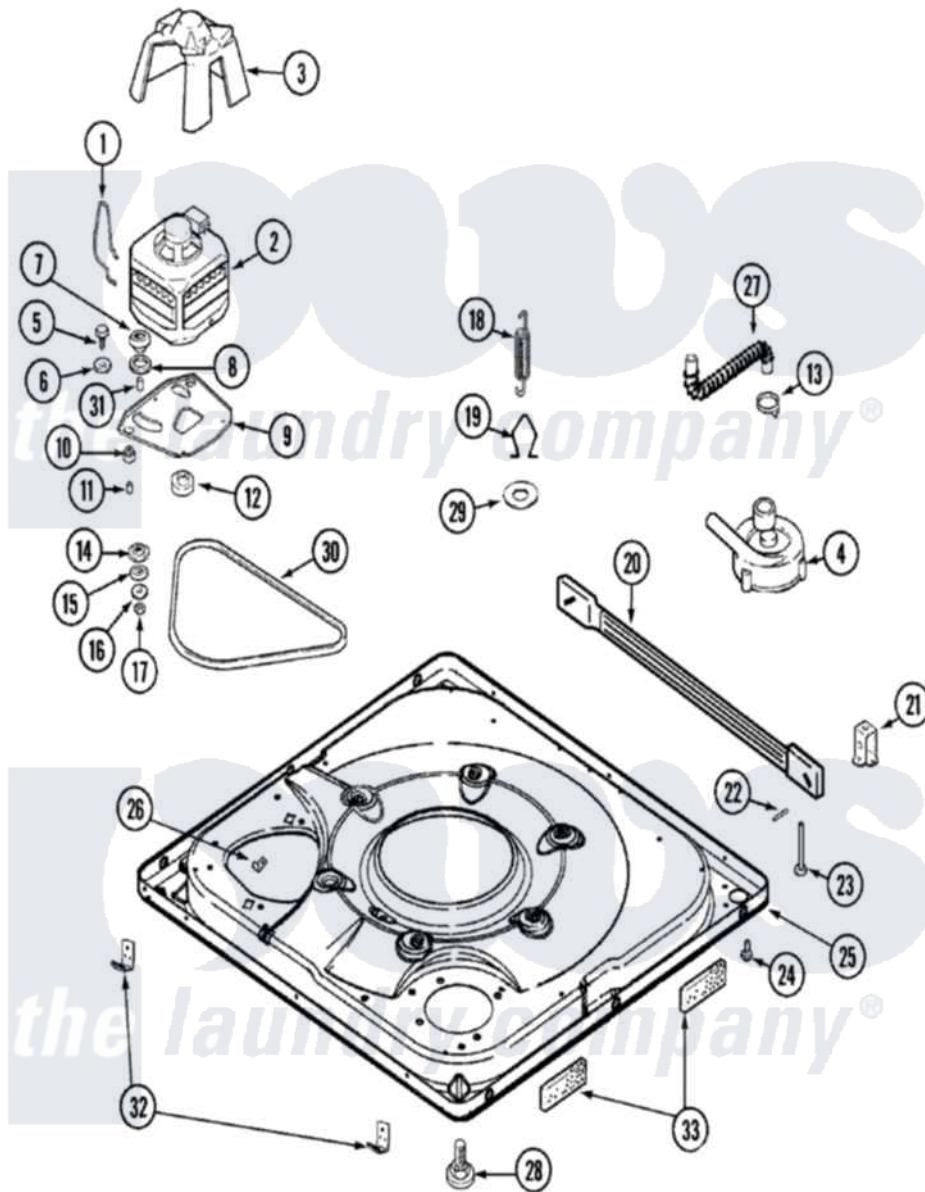

Maytag MAV5000AWQ 01 - BASE

Maytag [Residential Maytag MAV5000AWQ Washer Parts](#) Parts Diagram 01 - BASE
 Click on the part number to view part

Item	Original Part Number	Replaced By	Status	Part Description
1	22004376			Spring, Motor Pivot
2	21001516	21001950		MoTor, 2SP 1/2hp 120V/60Hz Hi-Tor
3	22002721			Shield, Motor
4	21001732	35-6465		Pump Assem
"	22004055	8534097		Screw
"	22003438			Sleeve, Pump
5	25-7833	21001977		Screw
6	25-7834			Washer, Motor/Base Screw
7	33-9946			Isolator, Motor
8	35-3570			Washer, Motor Pivot
9	21001366	21001783		Plate And Screw Assembly
"	35-2065			Pad, Motor Plate
10	22004348			Slide, Motor Pivot
"	35-3646			Isolator, Motor Plate
11	25-7831			Spacer, Mounting
				MoTor, 2SP 1/2hp 120V/60Hz

12	21001506	21001950	Motor, 2SP 1/2hp 120V/60Hz Hi-Tor
"	22004297	21001950	MoTor, 2SP 1/2hp 120V/60Hz Hi-Tor
13	22002853	285655	Clamp, Hose
14	35-3571		Slide, Motor Pivot
15	33-9967		Washer, Motor Isolator
16	25-7047		Washer, Flat
17	25-7325	Y707702	Locknut
18	21001598		Spring, Suspension
19	21001166		Hook, Suspension Spring
20	35-2049	21001881	Bar, Stabilizer
21	35-2046		Bracket, Stabilizer
22	35-2052		Pin, Stabilizer
23	35-3020	22004469	Leg And Foot Self Stabalizing
24	31001041	308685	Side Trim)
25	22002841		Base
26	25-7845		Speednut, Motor
27	22003285		Hose, Tub To Pump
"	35-3584	21001915	Hose, Tub To Pump
28	35-3507	25001119	Foot And Pad Assembly
29	Y25-7951		Washer, Suspension Hook
30	22002709	22003483	Belt, Drive
31	25-7830		Spacer
32	22002239		Clip, Front Panel
"	22002966	692771	Nut, Idler Bracket To Base
33	22002782		Pad, Foam