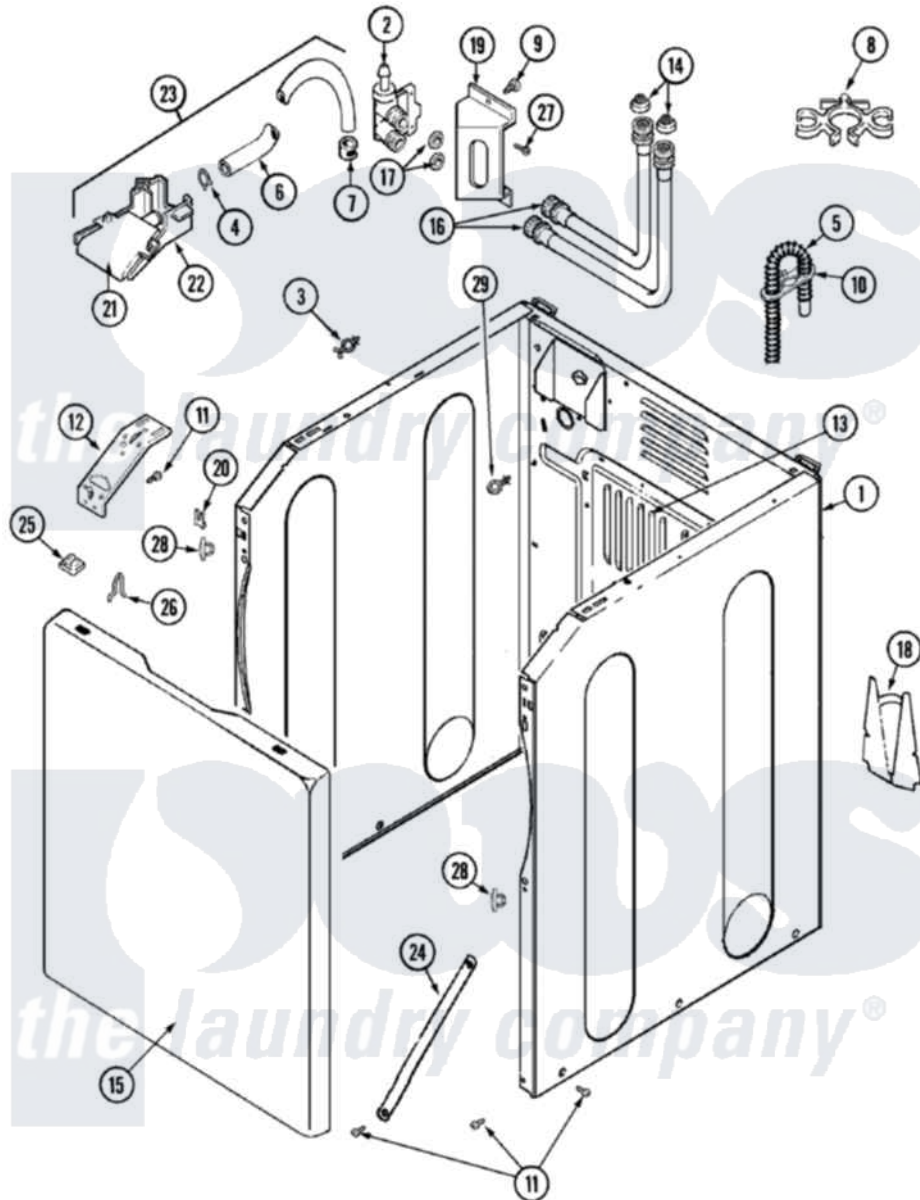

Maytag MAV5000AWQ 02 - CABINET

Maytag [Residential Maytag MAV5000AWQ Washer Parts](#) Parts Diagram 02 - CABINET

Click on the part number to view part

Item	Original Part Number	Replaced By	Status	Part Description
1	33002190			SCrew, C BraCe, BraCket, Cabinet
"	22002659	22003640		Cabinet Assembly
2	22002707			Valve, Water
3	22002852	22003298		Retainer, Wire
4	22002838	285655		Clamp, Hose
5	12001586	76660		Break-Sphn
"	22003596	285655		Clamp, Hose
"	22003410			Hose, Drain
6	22002761			Hose, Injector
7	216169	596669		Clamp, Manifold
8	22002765			Clip, Hose
9	22002362	9740848		Screw, Mixing Valve Mounting
10	22002701	22003814		Retainer, Drain Hose
11	213007			Xfor Cabinet See Cabinet, Back
12	22002840			Brace, Cabinet

"	22002839		Brace, Cabinet
13	22002925	3370225	Screw
"	22002092		Panel, Access
14	200961	12001413	Strainer And Washer Kit
15	Y22002738		Panel, Front
"	33002190		SCrew, C BraCe, BraCket, Cabinet
16	22002764	12001901	Kit-Inlet Hose Assembly
"	22002763	12001900	Kit-Inlet Hose Assembly
17	Y013783		Washer, Inlet Hose
18	22002704		Cover, Drain Hose
"	33002190		SCrew, C BraCe, BraCket, Cabinet
19	22002762		Bracket, Water Valve
20	22002748	204439	Screw And Fstner Assembly
21	22002759		Flume, Water Injector
22	22002760	22002722	Injector Flume Assembly
23	22002722		Injector Flume Assembly
24	22002767		Brace, Cross
25	22002013		Stop, Shipping
26	25-7220		Clip, Cabinet Top
27	22002362	9740848	Screw, Mixing Valve Mounting
28	22002965	Y12001702	Kit- Plast
29	22003086		Clip, Air Dome Hose
30	35-2890	8539404	Tie-Wire
"	22002702	W10339879	Tie, Cable
"	33001245		Screw----NA
"	33002388		Washer
"	Y013783		Washer, Inlet Hose
"	22002229	22002960	Strainer, Washer Inlet