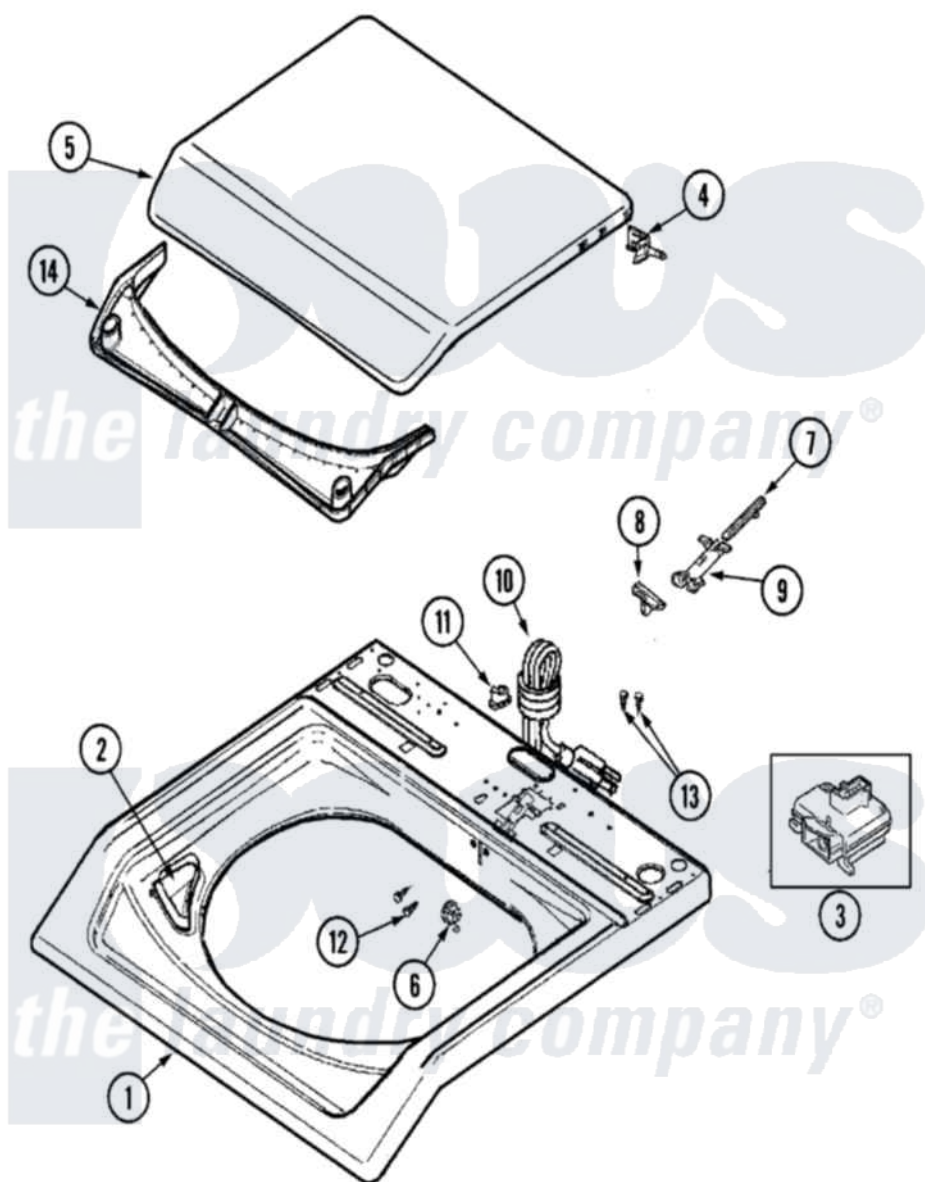

Maytag MAV5000AWQ 04 - TOP

Maytag [Residential Maytag MAV5000AWQ Washer Parts](#) Parts Diagram 04 - TOP
 Click on the part number to view part

Item	Original Part Number	Replaced By	Status	Part Description
1	22002740			Cover, Top
2	22002802	22002835		Cup, Bleach
3	22001967	12001908		Switch-Lid
4	22002752			Hinge Pin
5	22002871			Lid, Washer
6	22002753			Bushing, Hinge
7	22002754			Plunger
8	22002756	22003942		Lid Cam
9	22002757			Guide Tube
10	22002837	22003062		Cord, Power
11	33002053	211881		Grommet, Cord Part Not Used- Gas Models Only
12	2016090			Screw, Lid Switch To Bracket
13	Y705026	3370225		Screw
14	22002967			Condensate Seal
"	22002766			Condensate Seal