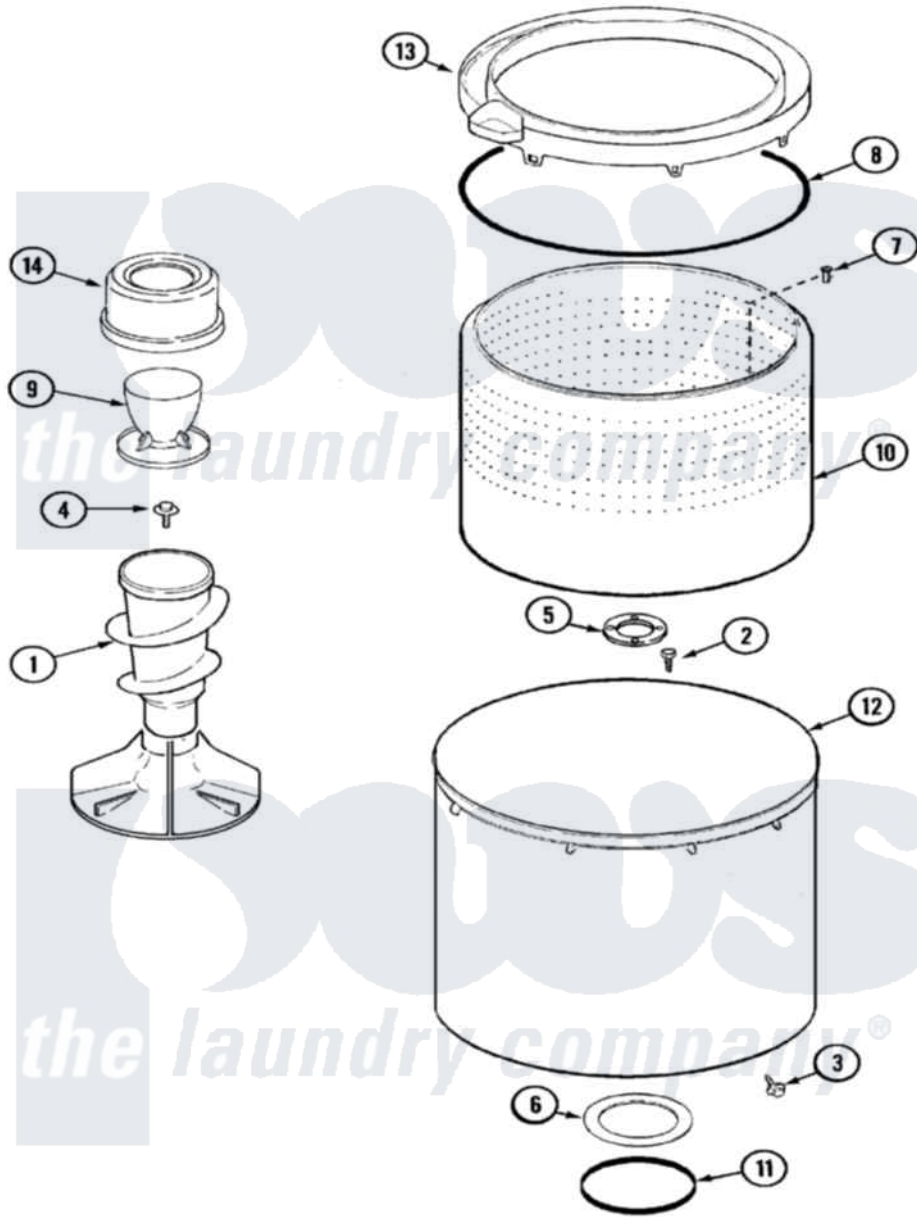

# Maytag MAV5000AWQ 06 - TUB

Maytag Residential Maytag MAV5000AWQ Washer Parts Parts Diagram 06 - TUB  
 Click on the part number to view part

Item	Original Part Number	Replaced By	Status	Part Description
1	22002735	<a href="#">22004042</a>		Agitator/Auger Assembly
2	21001510	<a href="#">22002947</a>		Bolt, Tub
3	<a href="#">22002933</a>			Screw
4	25-7948	<a href="#">W10309247</a>		Screw
5	<a href="#">35-3685</a>			Gasket, Basket To Centerpost
6	<a href="#">35-3686</a>			Gasket, Tub To Housing
7	25-7967	<a href="#">3400504</a>		Screw
8	<a href="#">35-2328</a>			Seal, Tub Top
9	22002769	<a href="#">22002758</a>		Dispenser Assembly, Fab. Soft Sub
10	<a href="#">22002741</a>			Spinner Assembly, Plastic
11	<a href="#">35-2978</a>			Seal, Tub/Housing
12	<a href="#">22002742</a>			Tub Assembly
13	22002736	<a href="#">22004385</a>		Tub Cover
14	<a href="#">22002758</a>			Dispenser Assembly, Fab. Soft Sub
15	22003458	<a href="#">22004398</a>		Tub Block