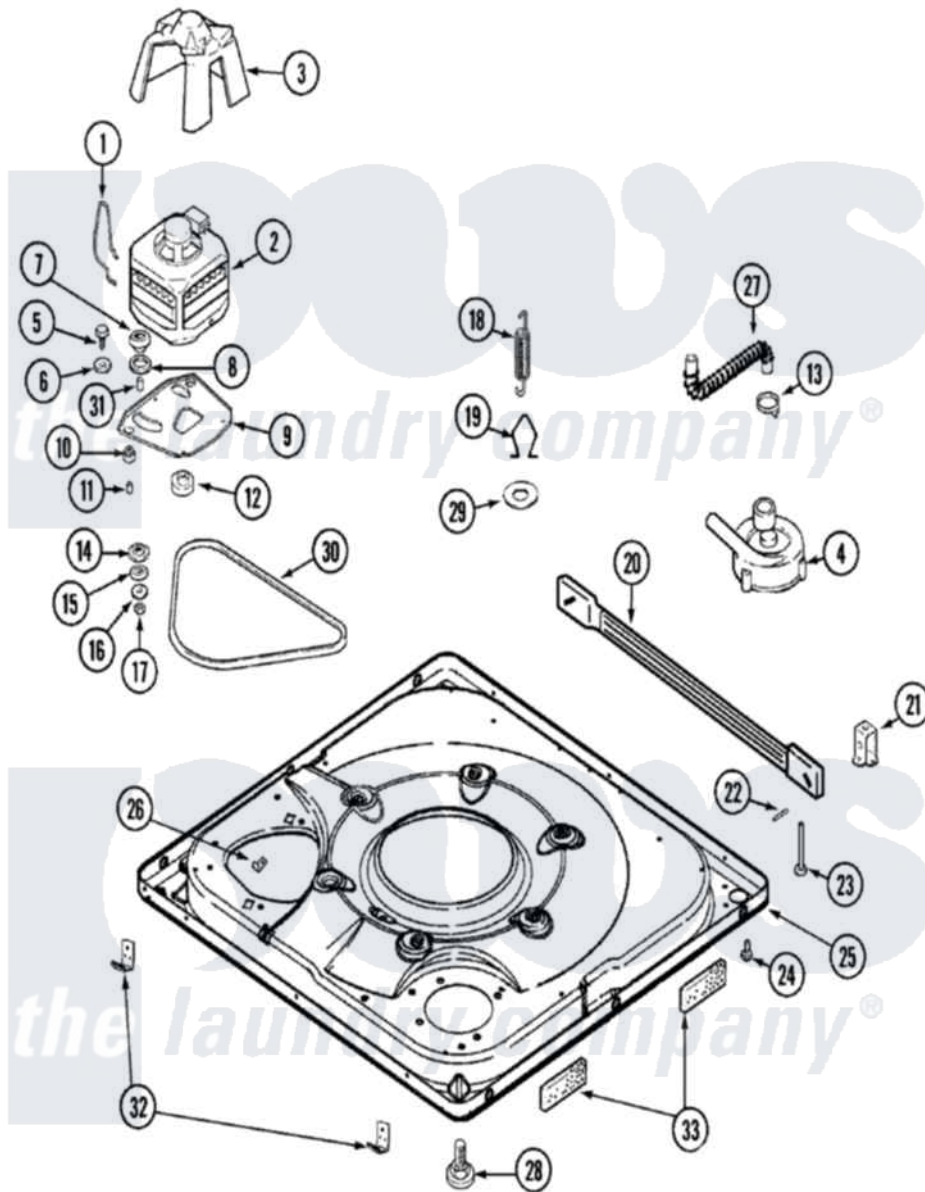

Maytag MAV5000AWW 01 - BASE

Maytag [Residential Maytag MAV5000AWW Washer Parts](#) Parts Diagram 01 - BASE
 Click on the part number to view part

Item	Original Part Number	Replaced By	Status	Part Description
1	22004376			Spring, Motor Pivot
2	21001516	21001950		MoTor, 2SP 1/2hp 120V/60Hz Hi-Tor
3	22002721			Shield, Motor
4	21001732	35-6465		Pump Assem
"	22004055	8534097		Screw
"	22003438			Sleeve, Pump
5	25-7833	21001977		Screw
6	25-7834			Washer, Motor/Base Screw
7	33-9946			Isolator, Motor
8	35-3570			Washer, Motor Pivot
9	21001366	21001783		Plate And Screw Assembly
"	35-2065			Pad, Motor Plate
10	22004348			Slide, Motor Pivot
"	35-3646			Isolator, Motor Plate
11	25-7831			Spacer, Mounting
				MoTor, 2SP 1/2hp 120V/60Hz

12	21001506	21001950	MOTOR, 2SP 1/2HP 120V/60HZ Hi-Tor
"	22004297	21001950	MoTor, 2SP 1/2hp 120V/60Hz Hi-Tor
13	22002853	285655	Clamp, Hose
14	35-3571		Slide, Motor Pivot
15	33-9967		Washer, Motor Isolator
16	25-7047		Washer, Flat
17	25-7325	Y707702	Locknut
18	21001598		Spring, Suspension
19	21001166		Hook, Suspension Spring
20	35-2049	21001881	Bar, Stabilizer
21	35-2046		Bracket, Stabilizer
22	35-2052		Pin, Stabilizer
23	35-3020	22004469	Leg And Foot Self Stabalizing
24	31001041	308685	Side Trim)
25	22002841		Base
26	25-7845		Speednut, Motor
27	22003285		Hose, Tub To Pump
"	35-3584	21001915	Hose, Tub To Pump
28	35-3507	25001119	Foot And Pad Assembly
29	Y25-7951		Washer, Suspension Hook
30	22002709	22003483	Belt, Drive
31	25-7830		Spacer
32	22002239		Clip, Front Panel
"	22002966	692771	Nut, Idler Bracket To Base
33	22002782		Pad, Foam