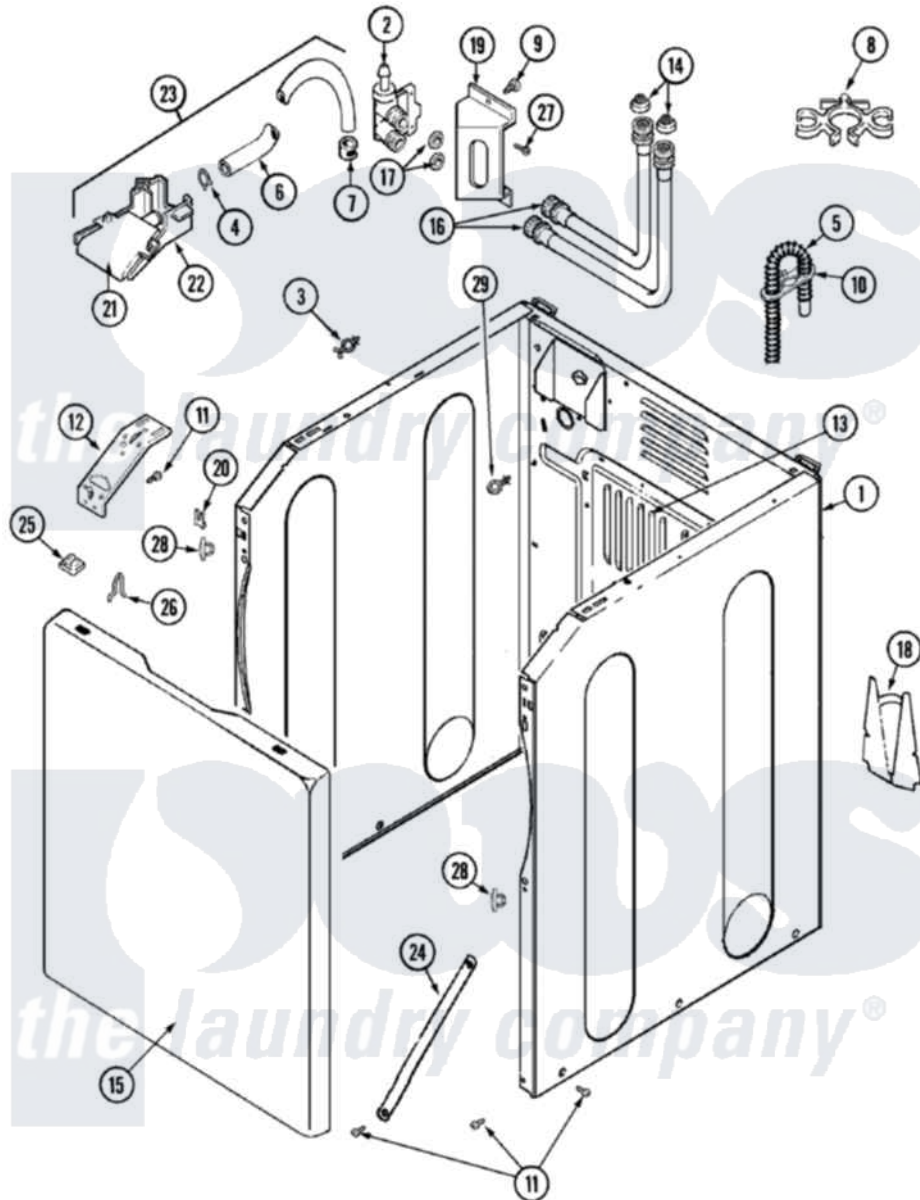

# Maytag MAV5000AWW 02 - CABINET

Maytag [Residential Maytag MAV5000AWW Washer Parts](#) Parts Diagram 02 - CABINET

Click on the part number to view part

Item	Original Part Number	Replaced By	Status	Part Description
1	<a href="#">33002190</a>			SCrew, C BraCe, BraCket, Cabinet
"	22002548	<a href="#">22003639</a>		Cabinet Assembly
2	<a href="#">22002707</a>			Valve, Water
3	22002852	<a href="#">22003298</a>		Retainer, Wire
4	22002838	<a href="#">285655</a>		Clamp, Hose
5	12001586	<a href="#">76660</a>		Break-Sphn
"	22003596	<a href="#">285655</a>		Clamp, Hose
"	<a href="#">22003410</a>			Hose, Drain
6	<a href="#">22002761</a>			Hose, Injector
7	216169	<a href="#">596669</a>		Clamp, Manifold
8	<a href="#">22002765</a>			Clip, Hose
9	22002362	<a href="#">9740848</a>		Screw, Mixing Valve Mounting
10	22002701	<a href="#">22003814</a>		Retainer, Drain Hose
11	<a href="#">213007</a>			Xfor Cabinet See Cabinet, Back
12	<a href="#">22002840</a>			Brace, Cabinet