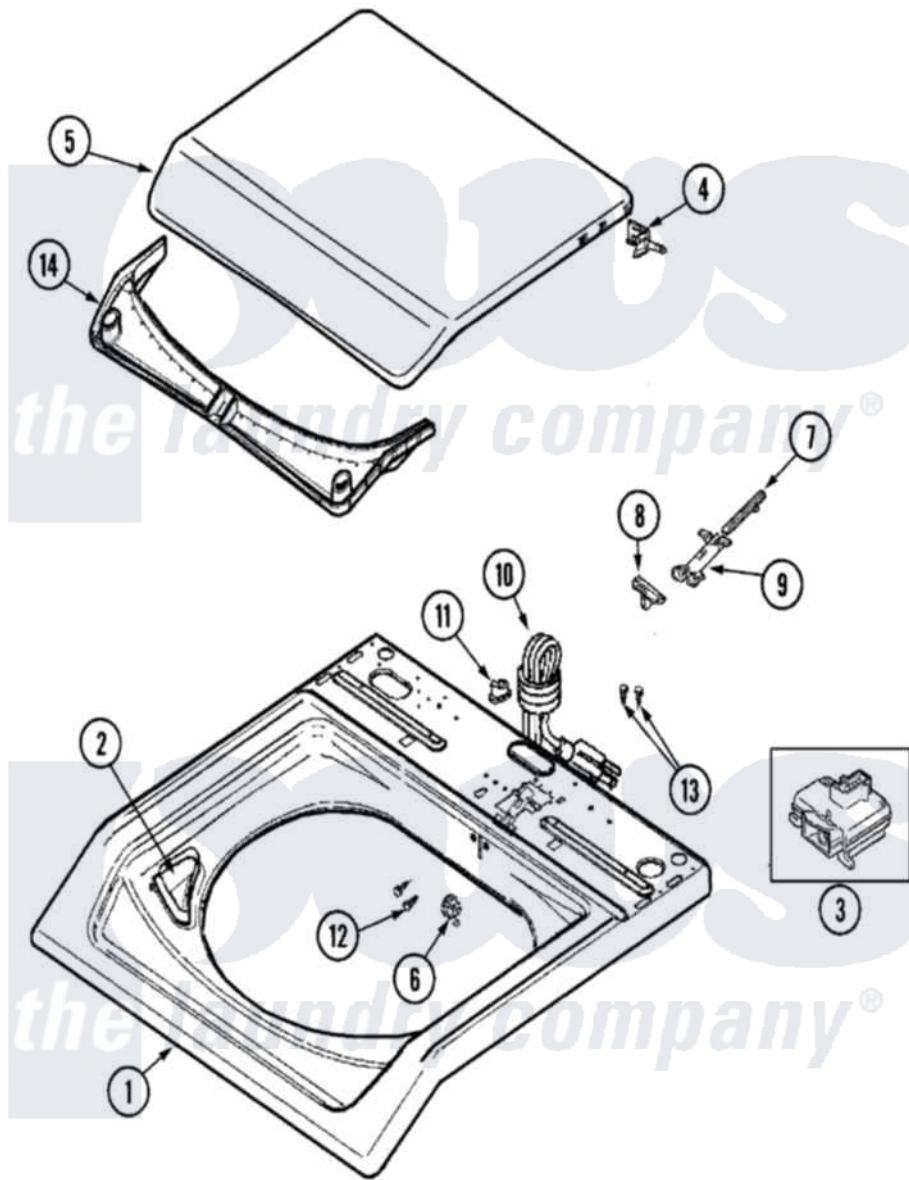

# Maytag MAV5000AWW 04 - TOP

Maytag [Residential Maytag MAV5000AWW Washer Parts](#) Parts Diagram 04 - TOP  
 Click on the part number to view part

Item	Original Part Number	Replaced By	Status	Part Description
1	<a href="#">22002739</a>			Cover, Top
2	<a href="#">22002835</a>			Cup, Bleach
3	22001967	<a href="#">12001908</a>		Switch-Lid
4	<a href="#">22002751</a>			Hinge Pin
5	22002872		Not Available	LID, WASHER (WHT-W/MEDALLION)
6	<a href="#">22002753</a>			Bushing, Hinge
7	<a href="#">22002754</a>			Plunger
8	22002755	<a href="#">22003941</a>		Lid Cam
9	<a href="#">22002757</a>			Guide Tube
10	22002837	<a href="#">22003062</a>		Cord, Power
11	33002053	<a href="#">211881</a>		Grommet, Cord Part Not Used-Gas Models Only
12	<a href="#">2016090</a>			Screw, Lid Switch To Bracket
13	Y705026	<a href="#">3370225</a>		Screw