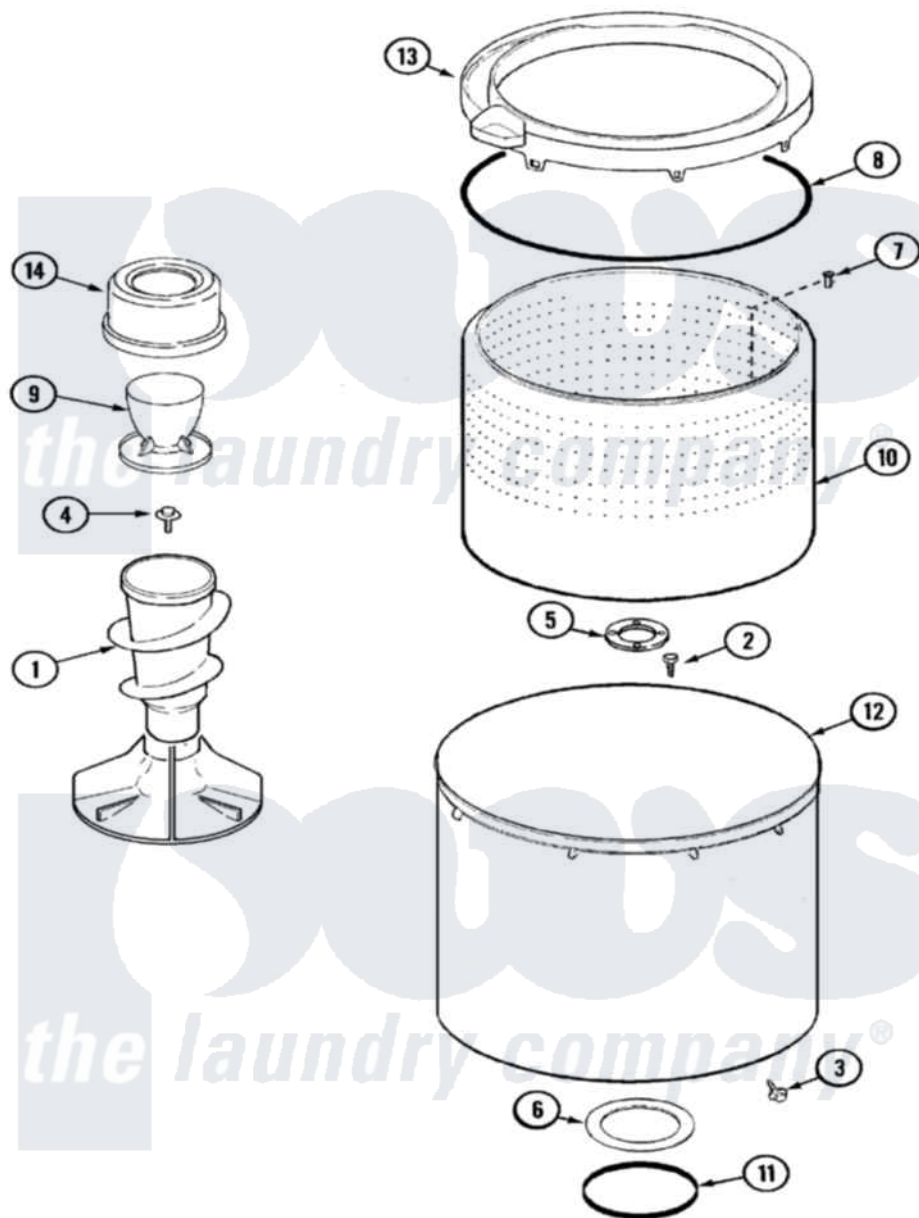

Maytag MAV5000AWW 06 - TUB

Maytag Residential Maytag MAV5000AWW Washer Parts Parts Diagram 06 - TUB
 Click on the part number to view part

Item	Original Part Number	Replaced By	Status	Part Description
1	22002735	22004042		Agitator/Auger Assembly
2	21001510	22002947		Bolt, Tub
3	22002933			Screw
4	25-7948	W10309247		Screw
5	35-3685			Gasket, Basket To Centerpost
6	35-3686			Gasket, Tub To Housing
7	25-7967	3400504		Screw
8	35-2328			Seal, Tub Top
9	22002769	22002758		Dispenser Assembly, Fab. Soft Sub
10	22002741			Spinner Assembly, Plastic
11	35-2978			Seal, Tub/Housing
12	22002742			Tub Assembly
13	22002736	22004385		Tub Cover
14	22002758			Dispenser Assembly, Fab. Soft Sub
15	22003458	22004398		Tub Block