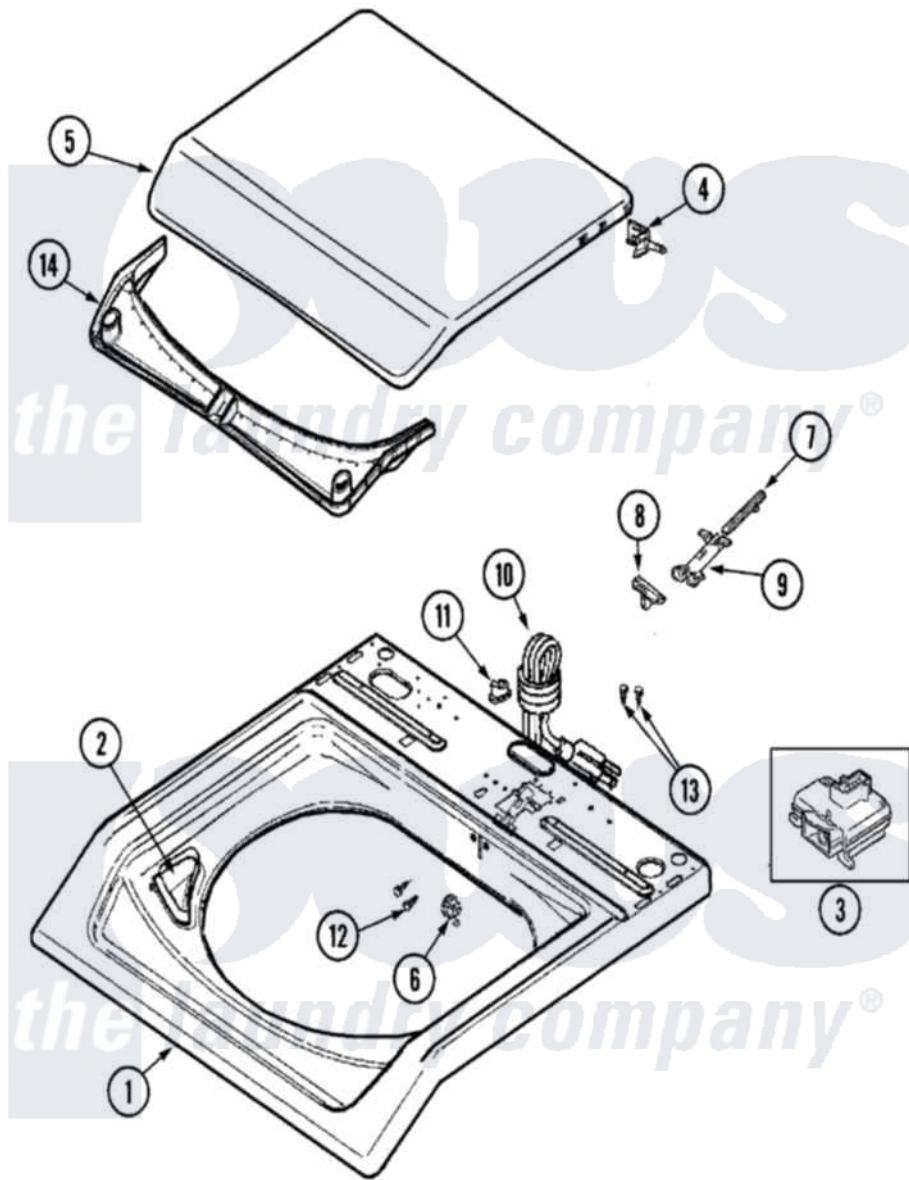

Maytag MAV5057AWQ 04 - TOP

Maytag [Residential Maytag MAV5057AWQ Washer Parts](#) Parts Diagram 04 - TOP
 Click on the part number to view part

Item	Original Part Number	Replaced By	Status	Part Description
1	22002740			Cover, Top
2	22002802	22002835		Cup, Bleach
3	22001967	12001908		Switch-Lid
4	22002752			Hinge Pin
5	22002871			Lid, Washer
6	22002753			Bushing, Hinge
7	22002754			Plunger
8	22002756	22003942		Lid Cam
9	22002757			Guide Tube
10	22002837	22003062		Cord, Power
11	33002053	211881		Grommet, Cord Part Not Used- Gas Models Only
12	2016090			Screw, Lid Switch To Bracket
13	Y705026	3370225		Screw
14	22002766			Condensate Seal