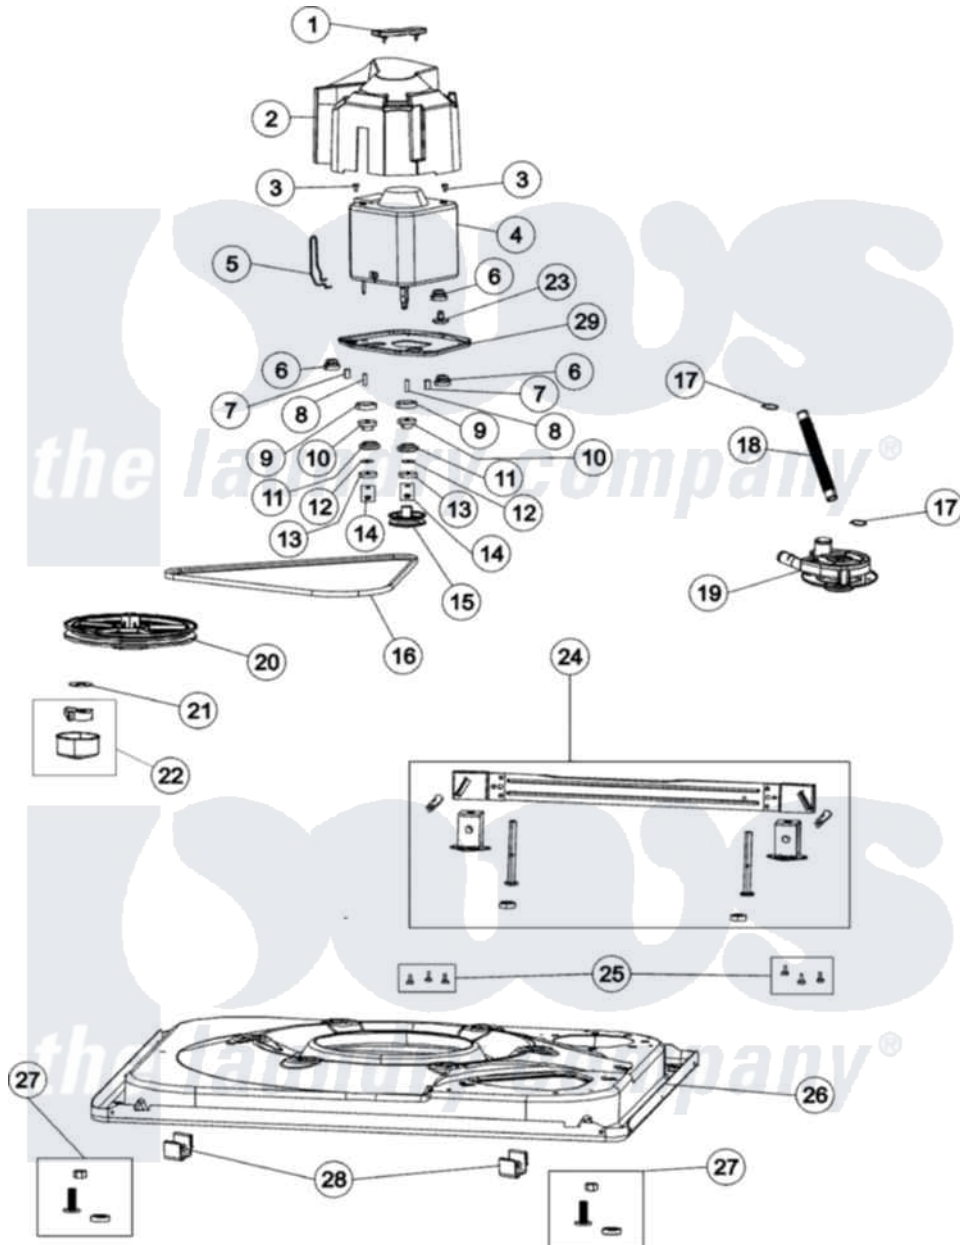

Maytag MAV551EEWW 01 - BASE & MOTOR

Maytag Residential Maytag MAV551EEWW Washer Parts Parts Diagram 01 - BASE & MOTOR
 Click on the part number to view part

Item	Original Part Number	Replaced By	Status	Part Description
1	35-2065			Pad, Motor Plate
2	22002721			Shield, Motor
3	25-7733	681414		Screw, 10AB X 1/2
4	21001950			MoTor, 2SP 1/2hp 120V/60Hz Hi-Tor
5	21001110	22004376		Spring, Motor Pivot
6	35-3646			Isolator, Motor Plate
7	25-7831			Spacer, Mounting
8	25-7830			Spacer
9	35-3570			Washer, Motor Pivot
10	33-9946			Isolator, Motor
11	35-3571			Slide, Motor Pivot
12	25-7047			Washer, Flat
13	33-9967			Washer, Motor Isolator
14	21002009	Y707702		Locknut
15	22004297	21001950		MoTor, 2SP 1/2hp 120V/60Hz Hi-Tor

16	21352320		Belt, Drive
17	21002254	285655	Clamp, Hose
"	25-6068	285655	Clamp, Hose
18	21001915		Hose, Tub To Pump
19	21001873	35-6780	Pump-Water
20	21001733	12002213	Thrust Bearing Kit
21	35-2132		Washer, 1.25ODX.530IDX.032
22	12002213		Thrust Bearing Kit
23	21001486		Foot Slide, Isolator
24	21002221		Stabilizer Bar Kit
25	25-7828	489483	Screw 10-32 X 1/2
26	21001893	12002701	Base Kit
27	25001119		Foot And Pad Assembly
28	53-0120		Clip, Front Panel
29	21001366	21001783	Plate And Screw Assembly