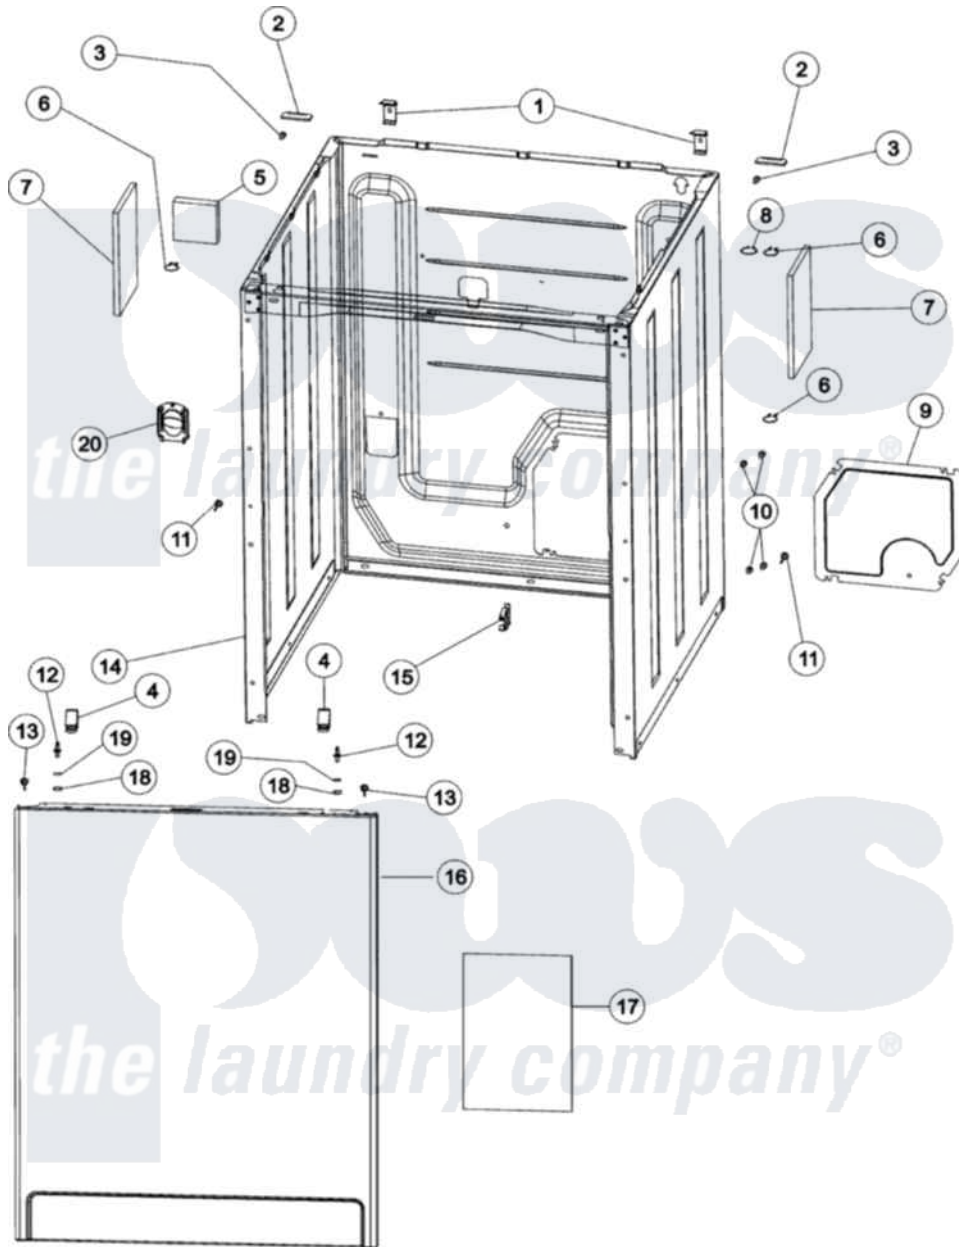

Maytag MAV551EEWW 02 - CABINET & FRONT PANEL

Maytag Residential Maytag MAV551EEWW Washer Parts Parts Diagram 02 - CABINET & FRONT PANEL
 Click on the part number to view part

Item	Original Part Number	Replaced By	Status	Part Description
1	35-2846			Hinge, Cabinet Top
2	35-4128			Pad, Hinge
3	25-7732	681414		Screw, 10AB X 1/2
4	25-7220			Clip, Cabinet Top
5	35-0706		Not Available	PAD, FOAM
6	31001320	16515		Clip
7	21002011			Pad, Cabinet
8	25-7430			Clip, Wiring Harness
9	21001876			Shield, Rear
10	25-7733	681414		Screw, 10AB X 1/2
11	21001829			Post, Locating
12	53-0643			Pin, Locator
"	21001874			Outlet, Drain Hose
13	25-7732	681414		Screw, 10AB X 1/2
14	21001871			Cabinet
15	22002765			Clip, Hose

16	35-2084	Panel, Front
17	21001281	Damper, Sound Pad
18	25-0224	3400029 Nut, Adapter Plate
19	35-4129	Bumper, Cabinet
20	21001874	Outlet, Drain Hose