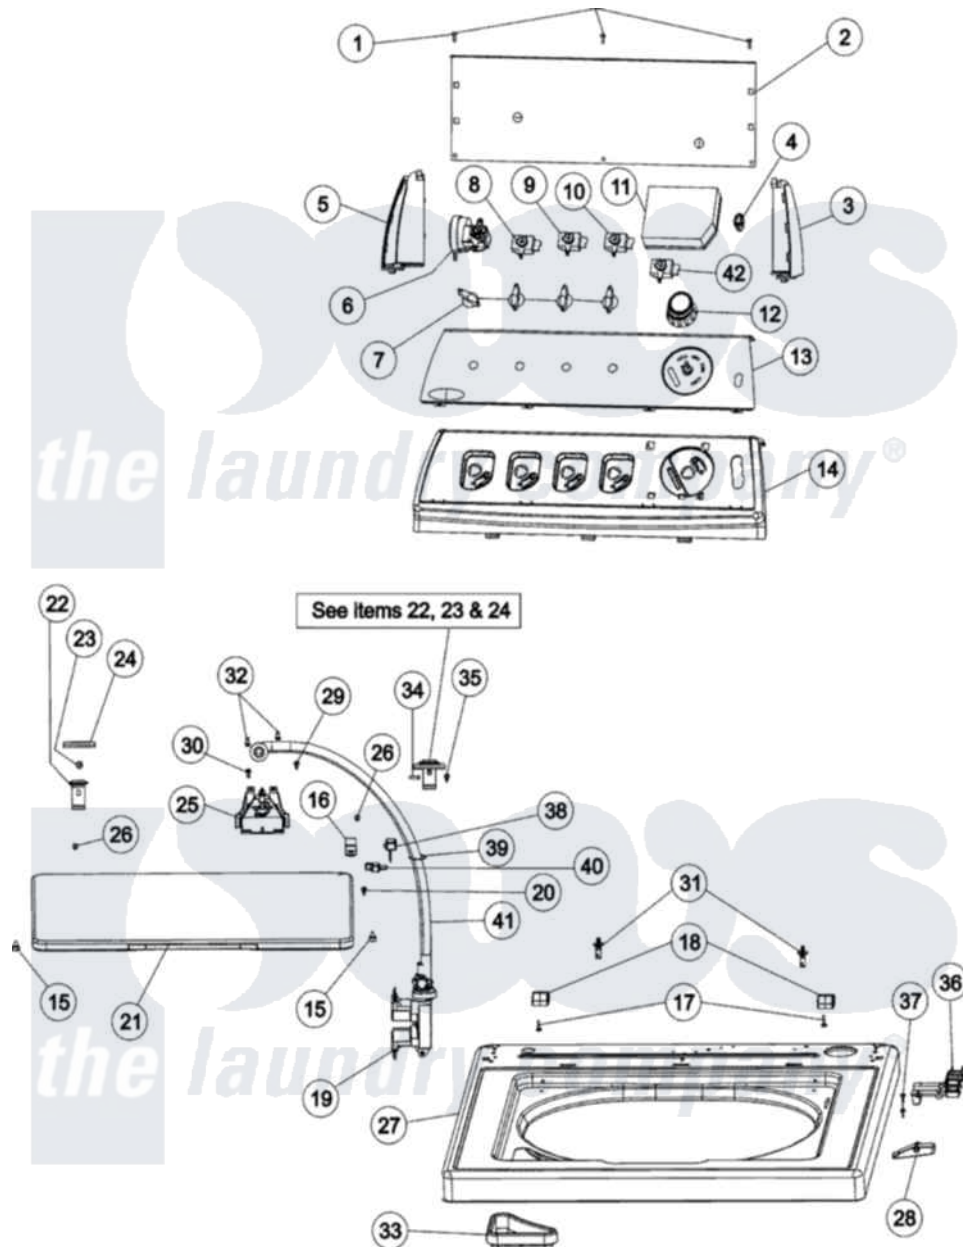

Maytag MAV551EEWW 03 - CONTROL PANEL & TOP

Maytag [Residential Maytag MAV551EEWW Washer Parts](#) Parts Diagram 03 - CONTROL PANEL & TOP
 Click on the part number to view part

Item	Original Part Number	Replaced By	Status	Part Description
1	21002224			Screw
2	21002223	21001527		Shield, Rear
3	21001523			Endcap
4	21002080			Switch, Rocker
5	21001519			Endcap
6	Y2201474			Switch, Pressure
7	21002070			Knob, Selector
8	37001265			Encoder, Rotary 2 Position
9	37001263			Encoder, Rotary 4 Position
10	21002198			Encoder, Rotary 3 Position
11	21002238			Washer Control Board
12	37001185			Knob Assembly - Rotary Encoder
13	12002669			Facia As Pack
14	37001166			Support, Switch -White
15	35-0581			Bumper, Door
16	21001148	12001187		Kit, Lid Switch Assembly

17	25-7893		Screw
18	35-2044		Hinge, Lid
19	21001827		Value, Water
20	31001721		Screw, Abno.8-18 x 3/8 Hxws
21	35-2026		Lid
22	35-2846		Hinge, Cabinet Top
23	25-7732	681414	Screw, 10AB X 1/2
24	35-4128		Pad, Hinge
25	21001760		Flume Assembly / Water Diverter
26	25-7893		Screw
27	21001602		Top, Cabinet
28	21001134		Lever, Lid Switch
29	25-3092	90767	Screw, 8A X 3/8 HeX Washer Head Tapping
30	31001560		Washer, Roller
31	21001857		Clip, Plastic Snap-In
32	31001721		Screw, Abno.8-18 x 3/8 Hxws
33	21001597		Dispenser, Bleach
34	25-7438		Screw
35	31001721		Screw, Abno.8-18 x 3/8 Hxws
36	21001135		Housing, Lid Switch
37	21001136	3400872	Screw, 8-18 X 3/8
38	43-0057		Actuator, Door Switch
39	25-7430		Clip, Wiring Harness
40	35-2045		Pin, Hinge
41	35-2378	12002749	Hose, Flume Kit
"	12002749		Hose, Flume Kit
42	37001266		Encoder, Rotary 32 Position