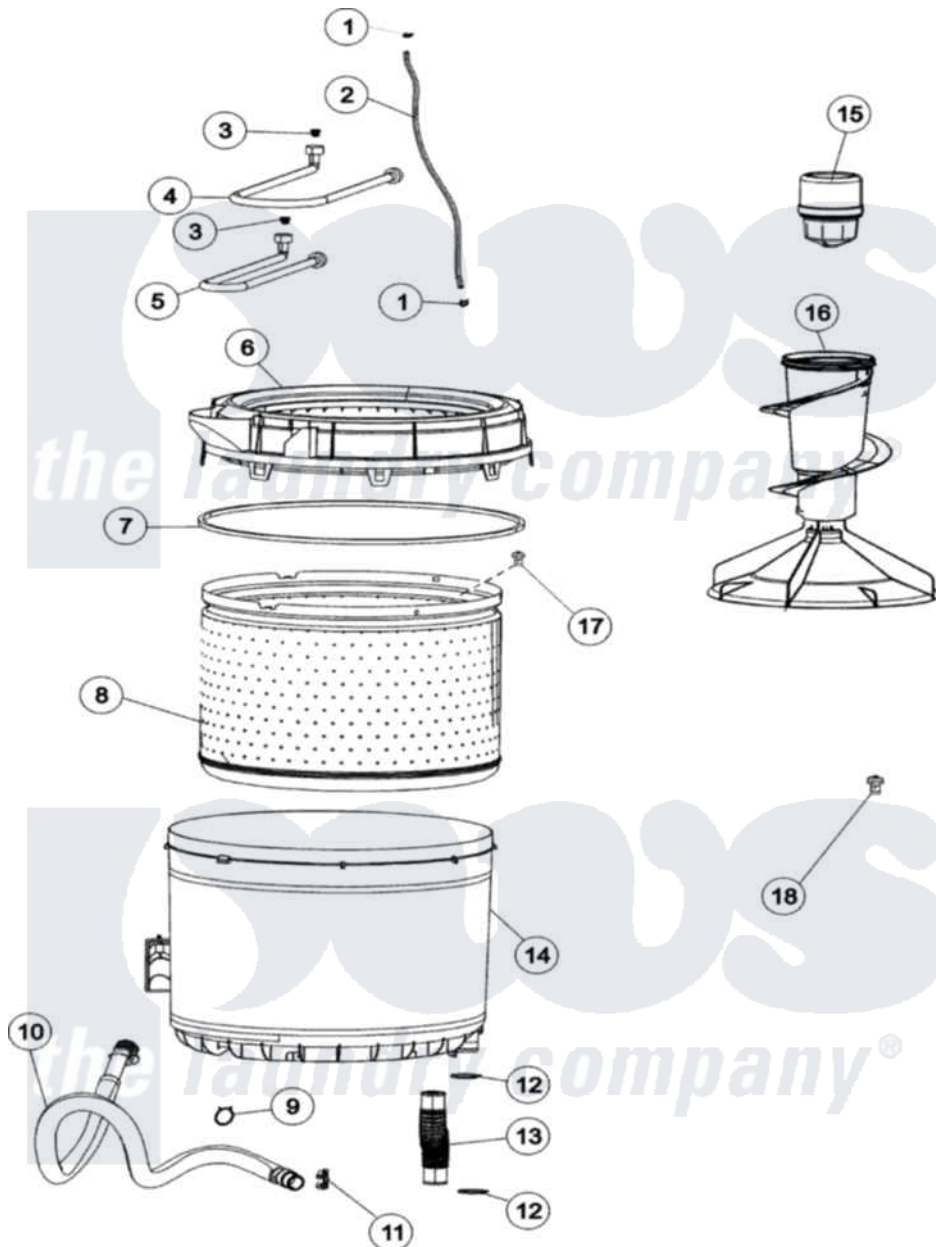

Maytag MAV551EEWW 04 - INNER - OUTER TUB

Maytag Residential Maytag MAV551EEWW Washer Parts Parts Diagram 04 - INNER - OUTER TUB
 Click on the part number to view part

Item	Original Part Number	Replaced By	Status	Part Description
1	25-7796	596669		Clamp, Manifold
2	21001749	21001748		Hose, Pressure Switch
3	22002960			Strainer, Washer Inlet
4	35-0874	76313		Hosefill
5	33-7891	89503		Hose-Inlet
6	21001531		Not Available	TOP, TUB (PLASTIC)
7	35-2328			Seal, Tub Top
8	12002680			S/S Spinner As-Pak
9	21001875	285655		Clamp, Hose
10	21001872			Hose, Drain
11	22002765			Clip, Hose
12	25-6068	285655		Clamp, Hose
13	21001915			Hose, Tub To Pump
14	35-3700			Tub Assembly
"	22002933			Screw
15	21002006			Fabric Disp Assembly

16

[27001230](#)

Auger Assembly As Pack

17

25-7967

[3400504](#)

Screw

18

25-7948

[W10309247](#)

Screw