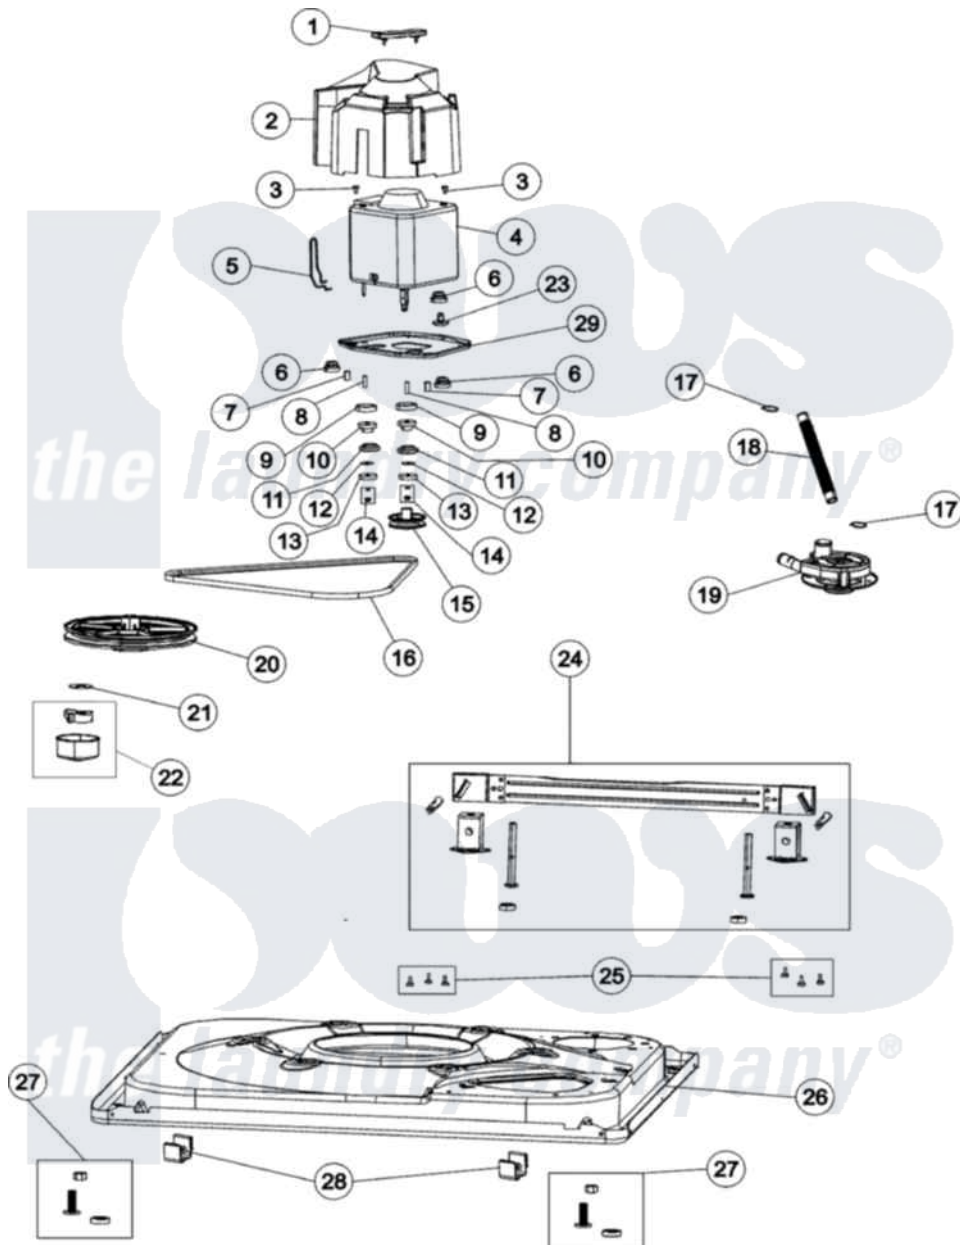

Maytag MAV5758EWW 01 - BASE & MOTOR

Maytag [Residential Maytag MAV5758EWW Washer Parts](#) Parts Diagram 01 - BASE & MOTOR
 Click on the part number to view part

| Item | Original Part Number | Replaced By | Status | Part Description |
|------|--------------------------|--------------------------|--------|-----------------------------------|
| 1 | 35-2065 | | | Pad, Motor Plate |
| 2 | 22002721 | | | Shield, Motor |
| 3 | 25-7733 | 681414 | | Screw, 10AB X 1/2 |
| 4 | 21001950 | | | MoTor, 2SP 1/2hp 120V/60Hz Hi-Tor |
| 5 | 21001110 | 22004376 | | Spring, Motor Pivot |
| 6 | 35-3646 | | | Isolator, Motor Plate |
| 7 | 25-7831 | | | Spacer, Mounting |
| 8 | 25-7830 | | | Spacer |
| 9 | 35-3570 | | | Washer, Motor Pivot |
| 10 | 33-9946 | | | Isolator, Motor |
| 11 | 35-3571 | | | Slide, Motor Pivot |
| 12 | 25-7047 | | | Washer, Flat |
| 13 | 33-9967 | | | Washer, Motor Isolator |
| 14 | 21002009 | Y707702 | | Locknut |
| 15 | 22004297 | 21001950 | | MoTor, 2SP 1/2hp 120V/60Hz Hi-Tor |

| | | | |
|----|--------------------------|--------------------------|----------------------------|
| 16 | 21352320 | | Belt, Drive |
| 17 | 21002254 | 285655 | Clamp, Hose |
| " | 25-6068 | 285655 | Clamp, Hose |
| 18 | 21001915 | | Hose, Tub To Pump |
| 19 | 21001873 | 35-6780 | Pump-Water |
| 20 | 21001733 | 12002213 | Thrust Bearing Kit |
| 21 | 35-2132 | | Washer, 1.25ODX.530IDX.032 |
| 22 | 12002213 | | Thrust Bearing Kit |
| 23 | 21001486 | | Foot Slide, Isolator |
| 24 | 21002221 | | Stabilizer Bar Kit |
| 25 | 25-7828 | 489483 | Screw 10-32 X 1/2 |
| 26 | 21001893 | 12002701 | Base Kit |
| 27 | 25001119 | | Foot And Pad Assembly |
| 28 | 53-0120 | | Clip, Front Panel |
| 29 | 21001366 | 21001783 | Plate And Screw Assembly |