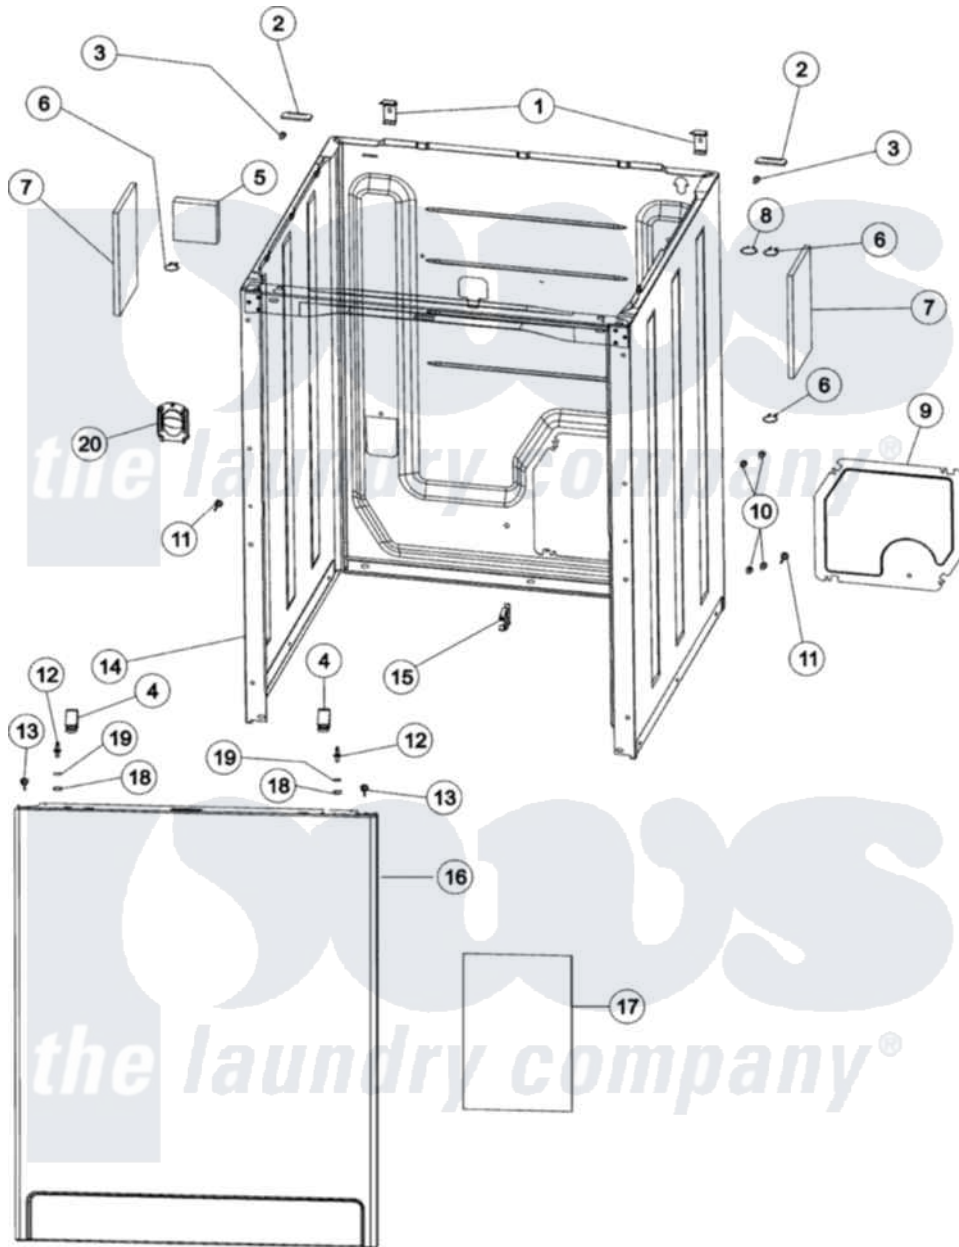

# Maytag MAV5758EWW 02 - CABINET & FRONT PANEL

Maytag Residential Maytag MAV5758EWW Washer Parts Parts Diagram 02 - CABINET & FRONT PANEL  
 Click on the part number to view part

Item	Original Part Number	Replaced By	Status	Part Description
1	<a href="#">35-2846</a>			Hinge, Cabinet Top
2	<a href="#">35-4128</a>			Pad, Hinge
3	25-7732	<a href="#">681414</a>		Screw, 10AB X 1/2
4	<a href="#">25-7220</a>			Clip, Cabinet Top
5	35-0706		Not Available	PAD, FOAM
6	31001320	<a href="#">16515</a>		Clip
7	<a href="#">21002011</a>			Pad, Cabinet
8	<a href="#">25-7430</a>			Clip, Wiring Harness
9	<a href="#">21001876</a>			Shield, Rear
10	25-7733	<a href="#">681414</a>		Screw, 10AB X 1/2
11	<a href="#">21001829</a>			Post, Locating
12	<a href="#">53-0643</a>			Pin, Locator
"	<a href="#">21001874</a>			Outlet, Drain Hose
13	25-7732	<a href="#">681414</a>		Screw, 10AB X 1/2
14	<a href="#">21001871</a>			Cabinet
15	<a href="#">22002765</a>			Clip, Hose

16	<a href="#">35-2084</a>	Panel, Front	
17	<a href="#">21001281</a>	Damper, Sound Pad	
18	25-0224	<a href="#">3400029</a>	Nut, Adapter Plate
19	<a href="#">35-4129</a>	Bumper, Cabinet	
20	<a href="#">21001874</a>	Outlet, Drain Hose	