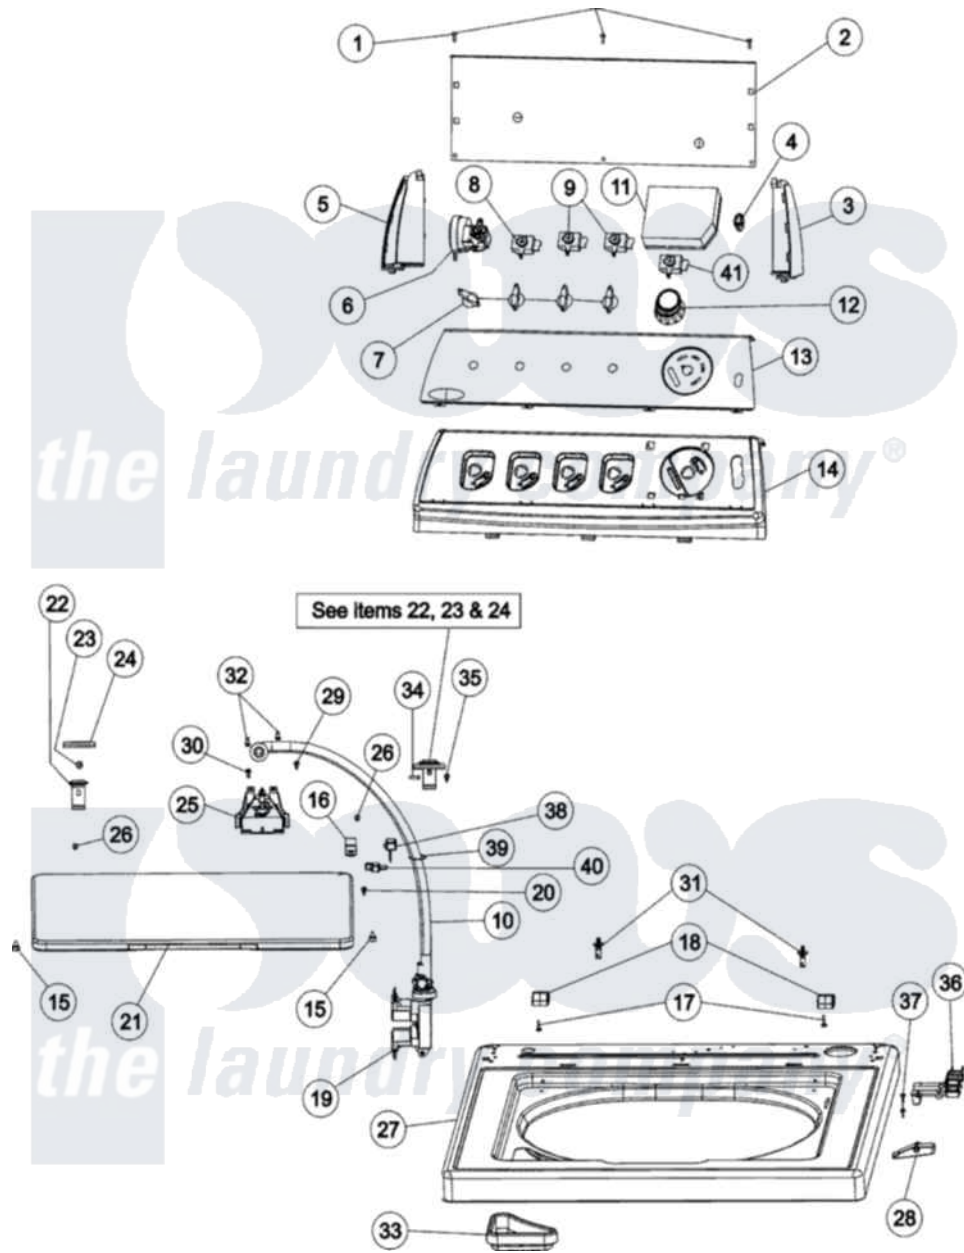

Maytag MAV5758EWW 03 - CONTROL PANEL & TOP

Maytag [Residential Maytag MAV5758EWW Washer Parts](#) Parts Diagram 03 - CONTROL PANEL & TOP
 Click on the part number to view part

Item	Original Part Number	Replaced By	Status	Part Description
1	21002224			Screw
2	21001527			Shield, Rear
3	21001523			Endcap
4	22003977	74010226		Switch, Rocker W/Shield
5	21001519			Endcap
6	Y2201474			Switch, Pressure
7	21002071			Knob, Selector
8	37001265			Encoder, Rotary 2 Position
9	37001263			Encoder, Rotary 4 Position
10	35-2378	12002749		Hose, Flume Kit
"	12002749			Hose, Flume Kit
11	21002100	21002238		Washer Control Board
12	37001181			Knob Assembly
13	12002667			Facia As Pack
14	37001166			Support, Switch -White
15	35-0581			Bumper, Door

16	21001148	12001187	Kit, Lid Switch Assembly
17	25-7893		Screw
18	35-2044		Hinge, Lid
19	21001827		Value, Water
20	31001721		Screw, Abno.8-18 x 3/8 Hxws
21	35-2026		Lid
22	35-2846		Hinge, Cabinet Top
23	25-7732	681414	Screw, 10AB X 1/2
24	35-4128		Pad, Hinge
25	21001760		Flume Assembly / Water Diverter
26	25-7893		Screw
27	21001602		Top, Cabinet
28	21001134		Lever, Lid Switch
29	25-3092	90767	Screw, 8A X 3/8 HeX Washer Head Tapping
30	31001560		Washer, Roller
31	21001857		Clip, Plastic Snap-In
32	31001721		Screw, Abno.8-18 x 3/8 Hxws
33	21001597		Dispenser, Bleach
34	25-7438		Screw
35	31001721		Screw, Abno.8-18 x 3/8 Hxws
36	21001135		Housing, Lid Switch
37	21001136	3400872	Screw, 8-18 X 3/8
38	43-0057		Actuator, Door Switch
39	25-7430		Clip, Wiring Harness
40	35-2045		Pin, Hinge
41	37001266		Encoder, Rotary 32 Position