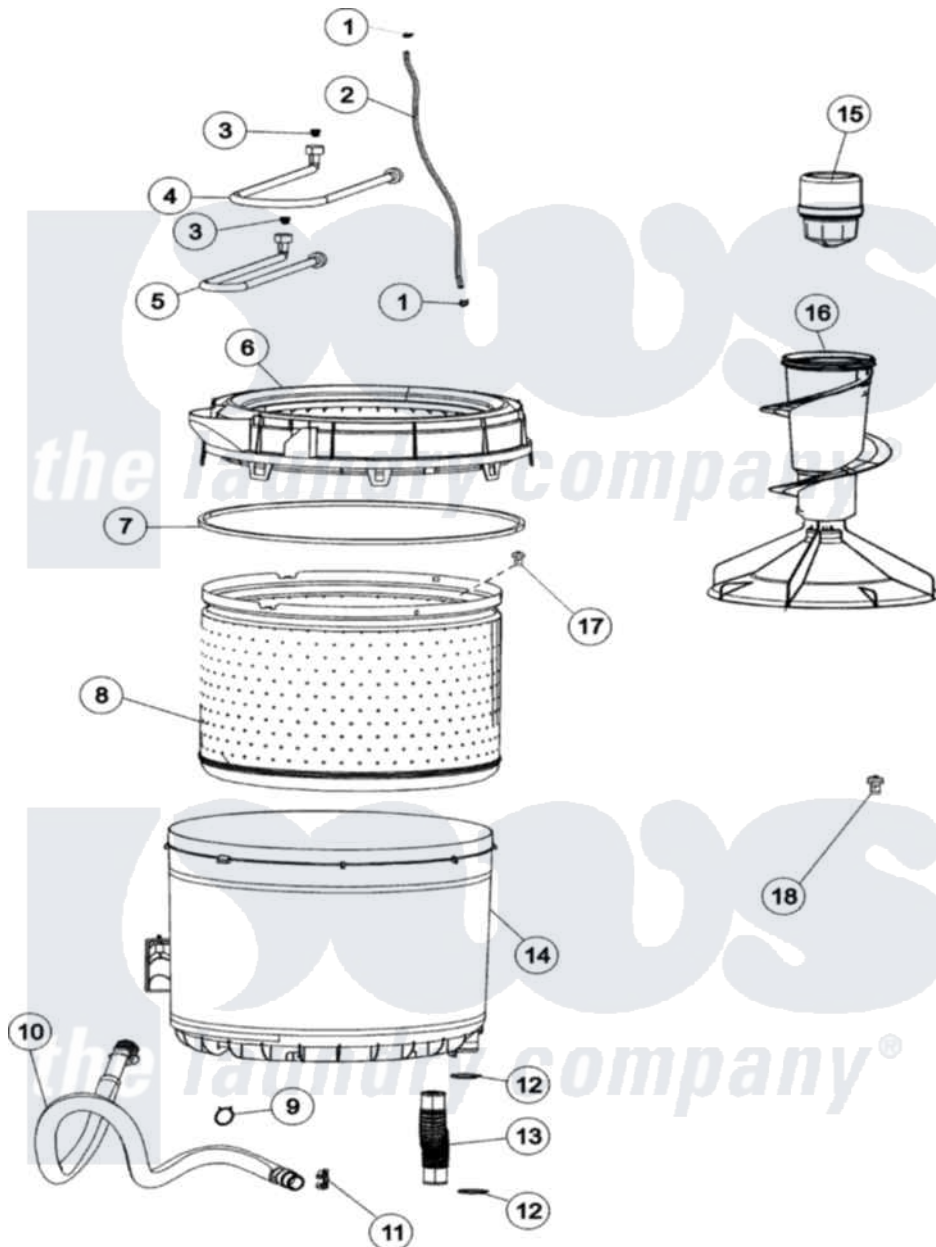

# Maytag MAV5758EWW 04 - INNER - OUTER TUB

Maytag Residential Maytag MAV5758EWW Washer Parts Parts Diagram 04 - INNER - OUTER TUB  
 Click on the part number to view part

Item	Original Part Number	Replaced By	Status	Part Description
1	25-7796	<a href="#">596669</a>		Clamp, Manifold
2	21001749	<a href="#">21001748</a>		Hose, Pressure Switch
3	<a href="#">22002960</a>			Strainer, Washer Inlet
4	35-0874	<a href="#">76313</a>		Hosefill
5	33-7891	<a href="#">89503</a>		Hose-Inlet
6	21001531		Not Available	TOP, TUB (PLASTIC)
7	<a href="#">35-2328</a>			Seal, Tub Top
8	<a href="#">12002680</a>			S/S Spinner As-Pak
9	21001875	<a href="#">285655</a>		Clamp, Hose
10	<a href="#">21001872</a>			Hose, Drain
11	<a href="#">22002765</a>			Clip, Hose
12	25-6068	<a href="#">285655</a>		Clamp, Hose
13	<a href="#">21001915</a>			Hose, Tub To Pump
14	<a href="#">35-3700</a>			Tub Assembly
"	<a href="#">22002933</a>			Screw
15	<a href="#">21002006</a>			Fabric Disp Assembly

16

[27001230](#)

Auger Assembly As Pack

17 25-7967

[3400504](#)

Screw

18 25-7948

[W10309247](#)

Screw