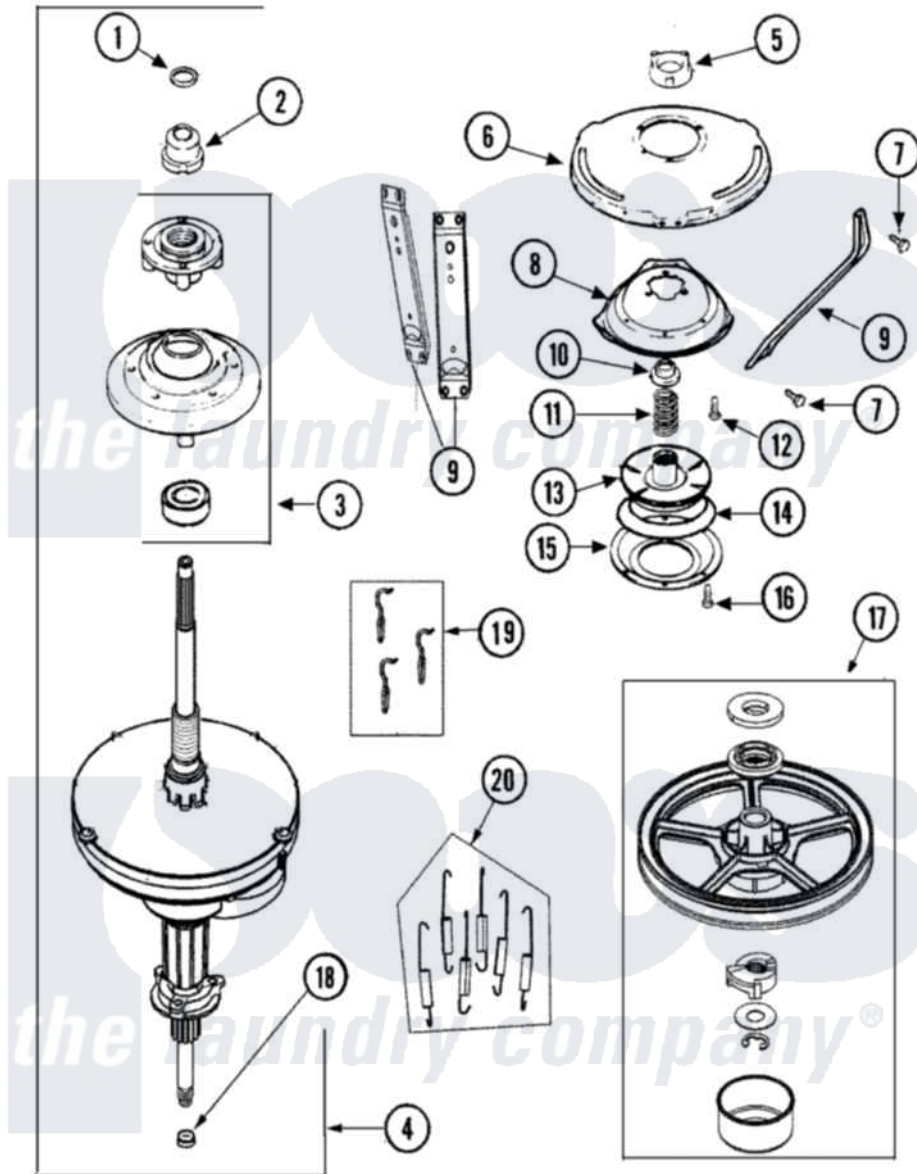

Maytag MAV5758EWW 06 - TRANSMISSION

Maytag Residential Maytag MAV5758EWW Washer Parts Parts Diagram 06 - TRANSMISSION
 Click on the part number to view part

Item	Original Part Number	Replaced By	Status	Part Description
1	25-7941			"O" Ring, Agr Drive Shaft
2	21001533	35-5655-1		Seal
3	21001868	W10219156		Tub Seal
4	21001867	35-6615		Ht TranS S
5	21001511	12001562		Bearing Assembly
6	21001518			Support, Tub
7	21001858			Screw 5/16-18 x 1/2
8	21001163			Housing, Suspension
9	21001532			Brace, Tub
10	35-2017			Retainer, Brake Spring
11	21001910			Spring, Brake
12	21001509			Screw, High Performance Plastic
13	21002010	35-6714		Brake Roto
14	21002026			Snubber
15	35-6918			Stator, Brake
16	21001065			Screw, No.10-24 x .50 Hxnibhd

17	12002213		Thrust Bearing Kit
18	35-2010	207843	Lip Seal Repair Kit
19	21001166		Hook, Suspension Spring
20	21002065	12002773	Spring