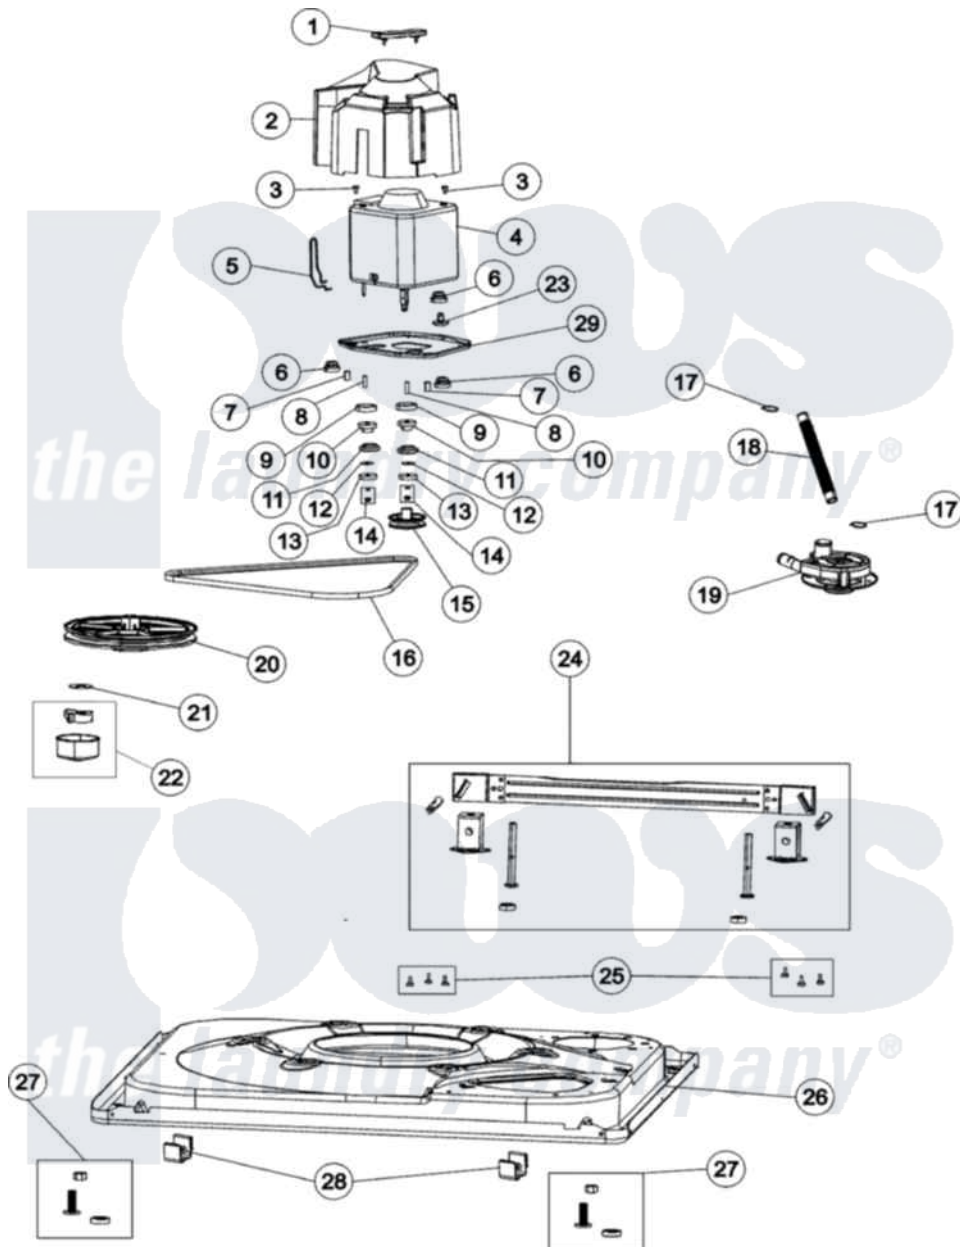

Maytag MAV5920EWK 01 - BASE & MOTOR

Maytag [Residential Maytag MAV5920EWK Washer Parts](#) Parts Diagram 01 - BASE & MOTOR
 Click on the part number to view part

Item	Original Part Number	Replaced By	Status	Part Description
1	35-2065			Pad, Motor Plate
2	22002721			Shield, Motor
3	25-7733	681414		Screw, 10AB X 1/2
4	21001950			MoTor, 2SP 1/2hp 120V/60Hz Hi-Tor
5	21001110	22004376		Spring, Motor Pivot
6	35-3646			Isolator, Motor Plate
7	25-7831			Spacer, Mounting
8	25-7830			Spacer
9	35-3570			Washer, Motor Pivot
10	33-9946			Isolator, Motor
11	35-3571			Slide, Motor Pivot
12	25-7047			Washer, Flat
13	33-9967			Washer, Motor Isolator
14	21002009	Y707702		Locknut
15	22004297	21001950		MoTor, 2SP 1/2hp 120V/60Hz Hi-Tor

16	21352320		Belt, Drive
17	21002254	285655	Clamp, Hose
"	25-6068	285655	Clamp, Hose
18	21001915		Hose, Tub To Pump
19	21001873	35-6780	Pump-Water
20	21001733	12002213	Thrust Bearing Kit
21	35-2132		Washer, 1.25ODX.530IDX.032
22	12002213		Thrust Bearing Kit
23	21001486		Foot Slide, Isolator
24	21002221		Stabilizer Bar Kit
25	25-7828	489483	Screw 10-32 X 1/2
26	21001893	12002701	Base Kit
27	25001119		Foot And Pad Assembly
28	53-0120		Clip, Front Panel
29	21001366	21001783	Plate And Screw Assembly