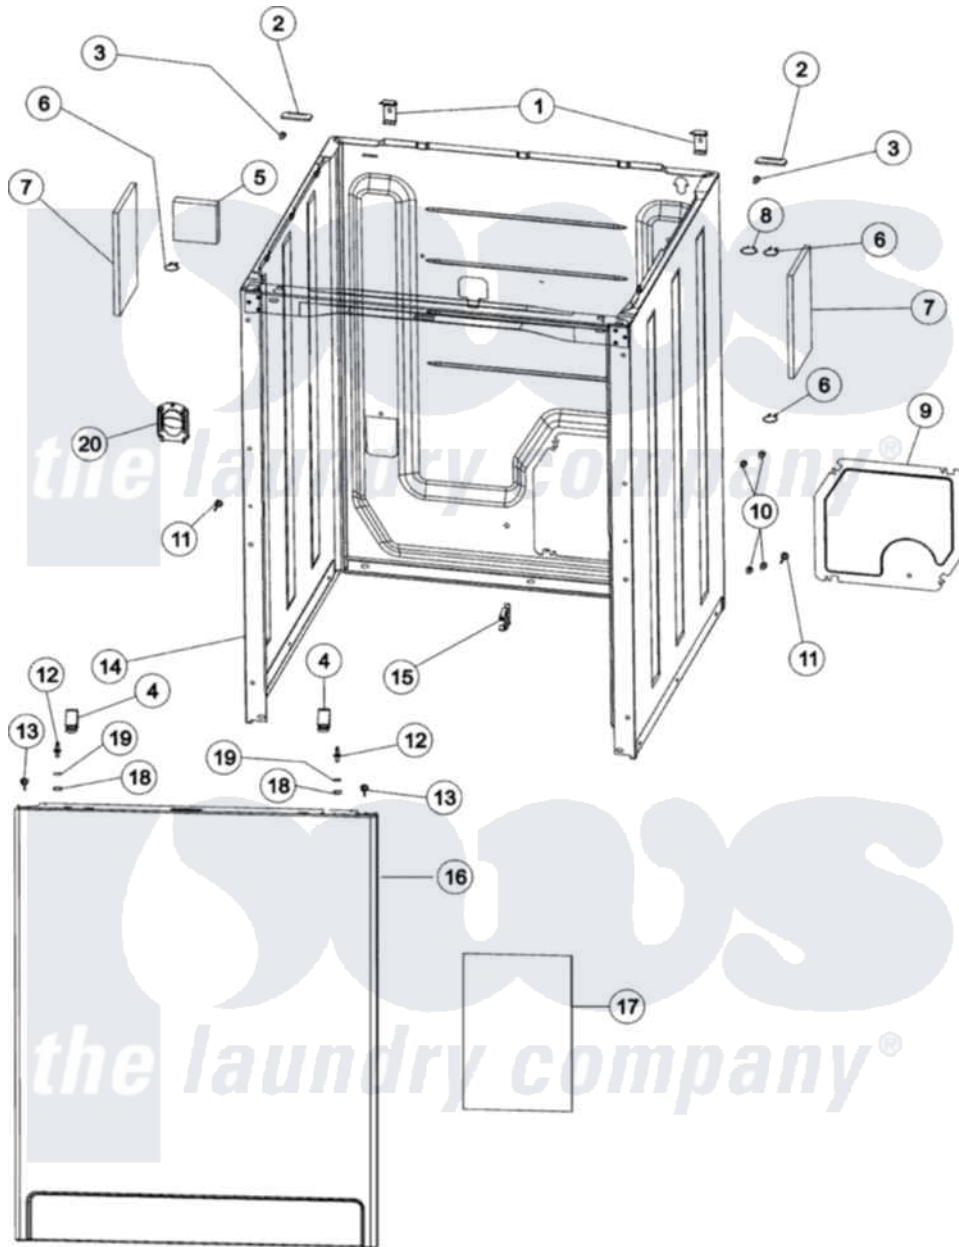

# Maytag MAV5920EWK 02 - CABINET & FRONT PANEL

Maytag Residential Maytag MAV5920EWK Washer Parts Parts Diagram 02 - CABINET & FRONT PANEL  
 Click on the part number to view part

Item	Original Part Number	Replaced By	Status	Part Description
1	<a href="#">35-2846</a>			Hinge, Cabinet Top
2	<a href="#">35-4128</a>			Pad, Hinge
3	25-7732	<a href="#">681414</a>		Screw, 10AB X 1/2
4	<a href="#">25-7220</a>			Clip, Cabinet Top
5	35-0706		Not Available	PAD, FOAM
6	31001320	<a href="#">16515</a>		Clip
7	<a href="#">21002011</a>			Pad, Cabinet
8	<a href="#">25-7430</a>			Clip, Wiring Harness
9	<a href="#">21001876</a>			Shield, Rear
10	25-7733	<a href="#">681414</a>		Screw, 10AB X 1/2
11	<a href="#">21001829</a>			Post, Locating
12	<a href="#">21001874</a>			Outlet, Drain Hose
"	<a href="#">53-0643</a>			Pin, Locator
13	25-7732	<a href="#">681414</a>		Screw, 10AB X 1/2
14	<a href="#">21002242</a>			Cabinet -
15	<a href="#">22002765</a>			Clip, Hose

16	<a href="#">21002245</a>	Front Panel -	
17	<a href="#">21001281</a>	Damper, Sound Pad	
18	25-0224	<a href="#">3400029</a>	Nut, Adapter Plate
19	<a href="#">35-4129</a>	Bumper, Cabinet	
20	<a href="#">21001874</a>	Outlet, Drain Hose	