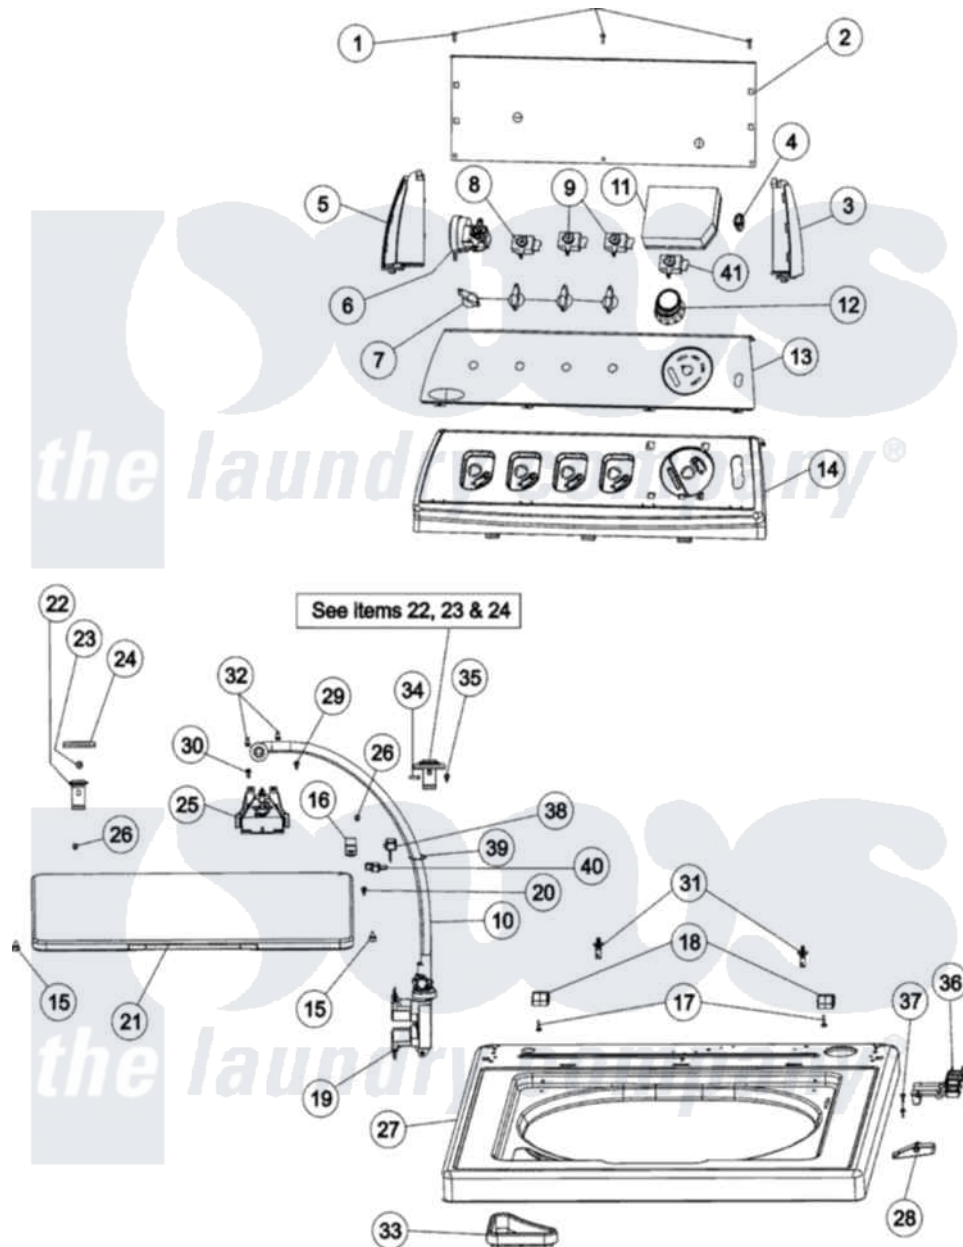

# Maytag MAV5920EWK 03 - CONTROL PANEL & TOP

Maytag Residential Maytag MAV5920EWK Washer Parts Parts Diagram 03 - CONTROL PANEL & TOP  
 Click on the part number to view part

Item	Original Part Number	Replaced By	Status	Part Description
1	<a href="#">21002224</a>			Screw
2	21002223	<a href="#">21001527</a>		Shield, Rear
3	<a href="#">21002247</a>			Endcap-RT -
4	22003977	<a href="#">74010226</a>		Switch, Rocker W/Shield
5	<a href="#">21002248</a>			Endcap-LT -
6	<a href="#">Y2201474</a>			Switch, Pressure
7	<a href="#">21002070</a>			Knob, Selector
8	<a href="#">37001265</a>			Encoder, Rotary 2 Position
9	<a href="#">37001263</a>			Encoder, Rotary 4 Position
10	35-2378	<a href="#">12002749</a>		Hose, Flume Kit
"	<a href="#">12002749</a>			Hose, Flume Kit
11	21002100	<a href="#">21002238</a>		Washer Control Board
12	<a href="#">37001185</a>			Knob Assembly - Rotary Encoder
13	<a href="#">Y12002668</a>			Facia As Pack
14	<a href="#">37001166</a>			Support, Switch -White
15	<a href="#">35-0581</a>			Bumper, Door