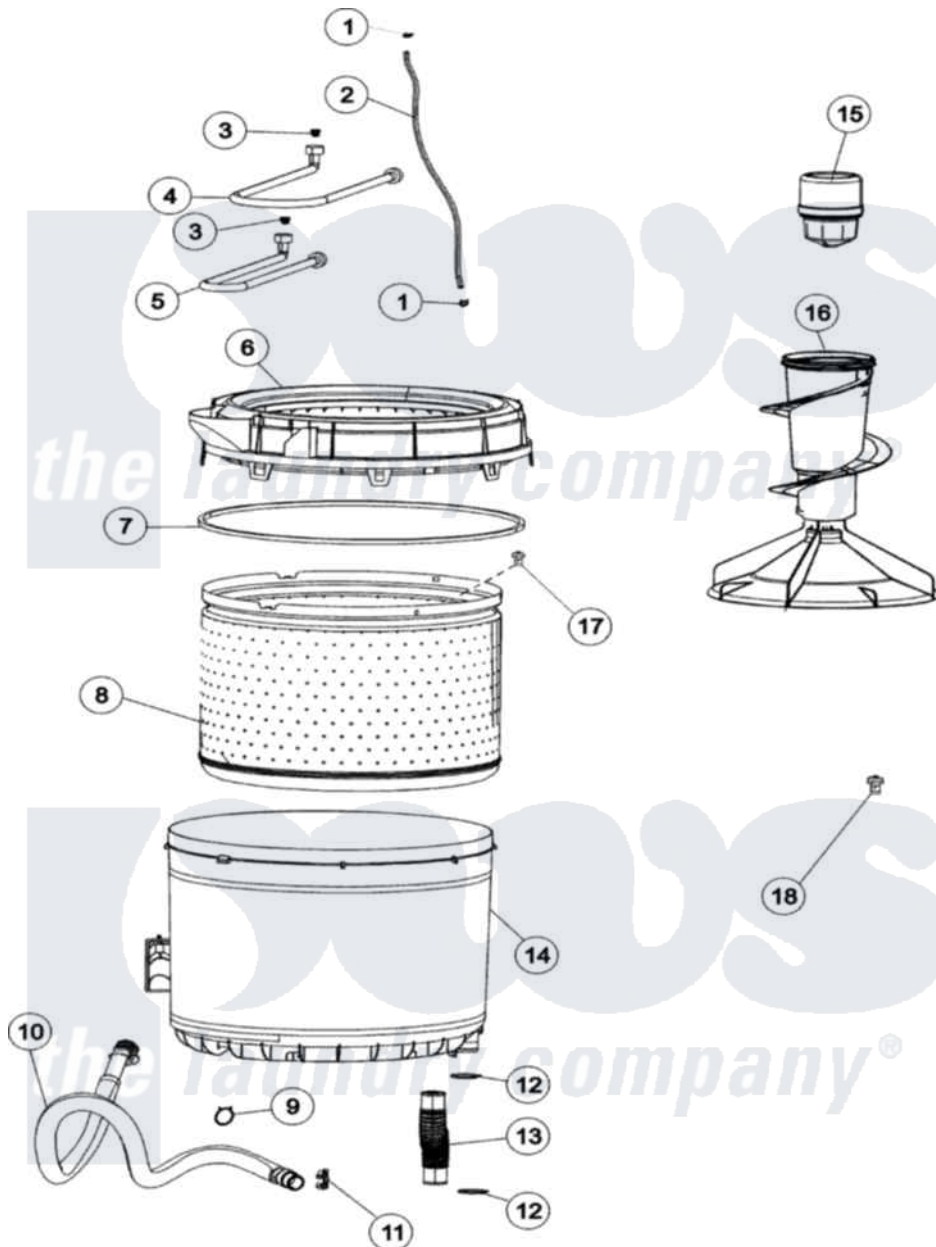

Maytag MAV5920EWK 04 - INNER - OUTER TUB

Maytag Residential Maytag MAV5920EWK Washer Parts Parts Diagram 04 - INNER - OUTER TUB
 Click on the part number to view part

Item	Original Part Number	Replaced By	Status	Part Description
1	25-7796	596669		Clamp, Manifold
2	21001749	21001748		Hose, Pressure Switch
3	22002960			Strainer, Washer Inlet
4	35-0874	76313		Hosefill
5	33-7891	89503		Hose-Inlet
6	21001531		Not Available	TOP, TUB (PLASTIC)
7	35-2328			Seal, Tub Top
8	12002680			S/S Spinner As-Pak
9	21001875	285655		Clamp, Hose
10	21001872			Hose, Drain
11	22002765			Clip, Hose
12	25-6068	285655		Clamp, Hose
13	21001915			Hose, Tub To Pump
14	35-3700			Tub Assembly
"	22002933			Screw
15	21002006			Fabric Disp Assembly

16

[27001230](#)

Auger Assembly As Pack

17 25-7967

[3400504](#)

Screw

18 25-7948

[W10309247](#)

Screw