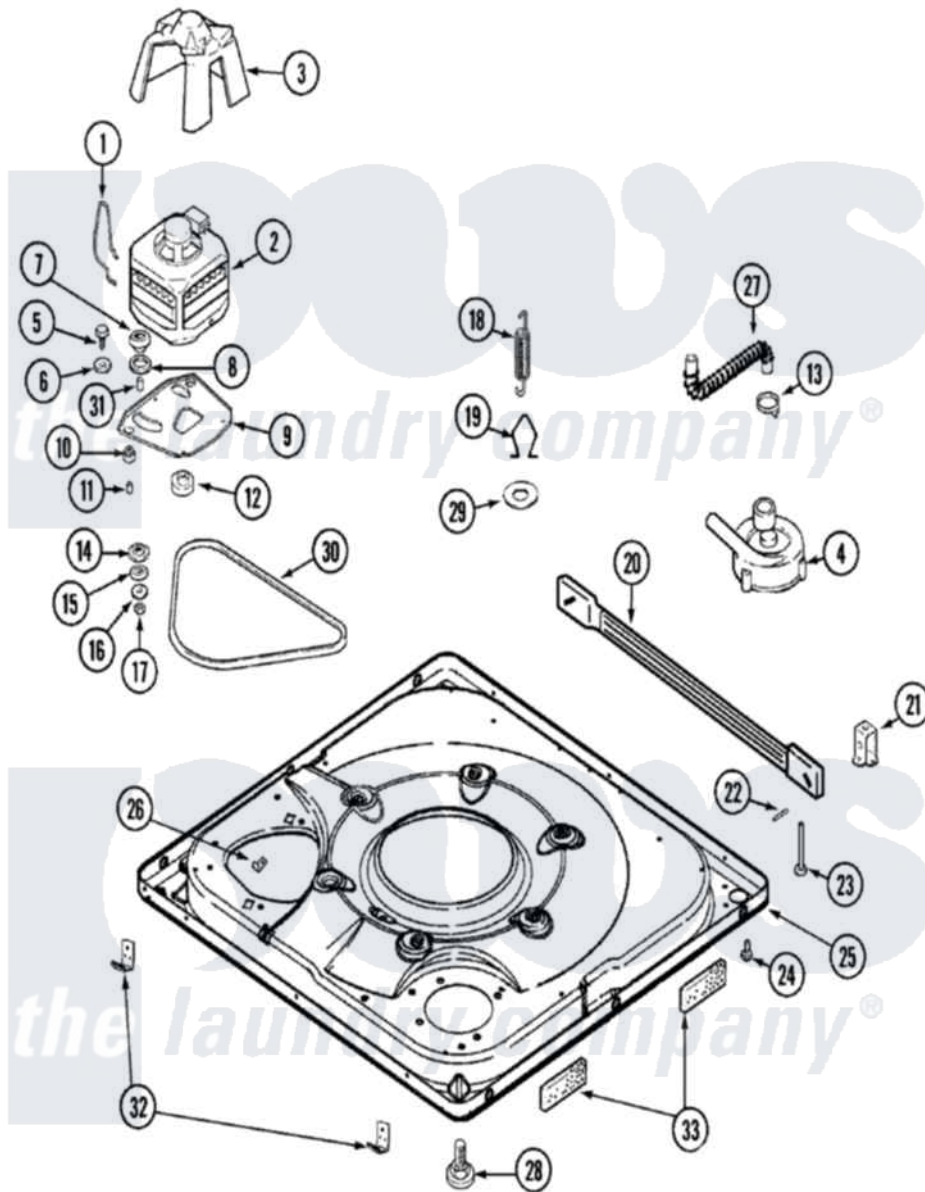

Maytag MAV5960AWW 01 - BASE

Maytag [Residential Maytag MAV5960AWW Washer Parts](#) Parts Diagram 01 - BASE
 Click on the part number to view part

Item	Original Part Number	Replaced By	Status	Part Description
1	22004376			Spring, Motor Pivot
2	21001516	21001950		MoTor, 2SP 1/2hp 120V/60Hz Hi-Tor
3	22002721			Shield, Motor
"	33002190			SCrew, C BraCe, BraCket, Cabinet
4	21001906	35-6465		Pump Assem
"	22004055	8534097		Screw
"	21001873	35-6780		Pump-Water
"	22003438			Sleeve, Pump
5	25-7833	21001977		Screw
6	25-7834			Washer, Motor/Base Screw
7	33-9946			Isolator, Motor
8	35-3570			Washer, Motor Pivot
9	35-2065			Pad, Motor Plate
"	21001366	21001783		Plate And Screw Assembly
10	35-3646			Isolator, Motor Plate

"	22004348		Slide, Motor Pivot
11	25-7831		Spacer, Mounting
12	21001506	21001950	MoTor, 2SP 1/2hp 120V/60Hz Hi-Tor
"	22004297	21001950	MoTor, 2SP 1/2hp 120V/60Hz Hi-Tor
13	22002853	285655	Clamp, Hose
14	35-3571		Slide, Motor Pivot
15	33-9967		Washer, Motor Isolator
16	25-7047		Washer, Flat
17	25-7325	Y707702	Locknut
18	21001598		Spring, Suspension
19	21001166		Hook, Suspension Spring
20	21001754	21001881	Bar, Stabilizer
21	35-2046		Bracket, Stabilizer
22	35-2052		Pin, Stabilizer
23	35-3020	22004469	Leg And Foot Self Stabalizing
24	W10124350	Not Available	NOT REQUIRED PART OR SEE NOTE
"	31001041	308685	Side Trim)
25	22003390		Base
"	33002190		SCrew, C BraCe, BraCket, Cabinet
"	22002841		Base
26	25-7845		Speednut, Motor
27	22003285		Hose, Tub To Pump
28	35-3507	25001119	Foot And Pad Assembly
29	Y25-7951		Washer, Suspension Hook
30	22003483		Belt, Drive
"	22002709	22003483	Belt, Drive
31	25-7830		Spacer
32	22002966	692771	Nut, Idler Bracket To Base
"	22002239		Clip, Front Panel
"	33002190		SCrew, C BraCe, BraCket, Cabinet
33	22002782		Pad, Foam
"	22002782		Pad, Foam