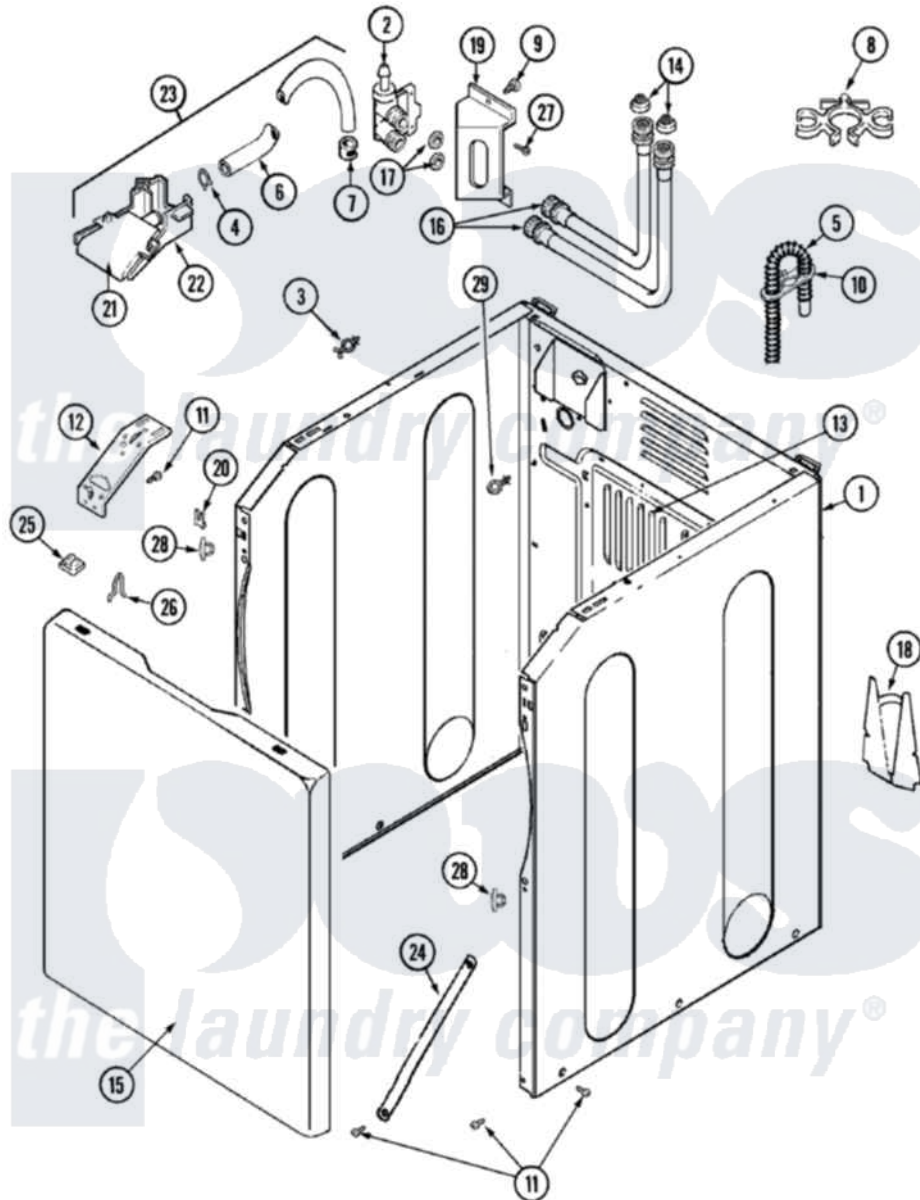

Maytag MAV5960AWW 02 - CABINET (PRIOR SER PRE 18)

Maytag Residential Maytag MAV5960AWW Washer Parts Parts Diagram 02 - CABINET (PRIOR SER PRE 18)
 Click on the part number to view part

Item	Original Part Number	Replaced By	Status	Part Description
1	22002548	22003639		Cabinet Assembly
2	22002707			Valve, Water
3	22002852	22003298		Retainer, Wire
4	22002838	285655		Clamp, Hose
5	12001586	76660		Break-Sphn
"	22003596	285655		Clamp, Hose
"	22003410			Hose, Drain
6	22002761			Hose, Injector
7	216169	596669		Clamp, Manifold
8	22002765			Clip, Hose
9	33002190			SCrew, C BraCe, BraCket, Cabinet
10	22002701	22003814		Retainer, Drain Hose
11	22001995			Screw Note: Screw, Tumbler Front And Shroud
12	22002840			Brace, Cabinet
"	22002839			Brace, Cabinet

13	22002092		Panel, Access
14	200961	12001413	Strainer And Washer Kit
15	22002737		Panel, Front
16	33-7891	89503	Hose-Inlet
"	35-3401		Inlet Hose Assembly
17	Y013783		Washer, Inlet Hose
18	22002704		Cover, Drain Hose
19	22002762		Bracket, Water Valve
20	22002748	204439	Screw And Fstner Assembly
21	22002759		Flume, Water Injector
22	22002760	22002722	Injector Flume Assembly
23	22002722		Injector Flume Assembly
24	22002767		Brace, Cross
25	22002013		Stop, Shipping
26	25-7220		Clip, Cabinet Top
27	22002362	9740848	Screw, Mixing Valve Mounting
28	22002965	Y12001702	Kit- Plast
29	22003086		Clip, Air Dome Hose
30	22002702	W10339879	Tie, Cable
"	22002229	22002960	Strainer, Washer Inlet
"	33001245		Screw----NA
"	33002388		Washer
"	35-2890	8539404	Tie-Wire
"	Y013783		Washer, Inlet Hose