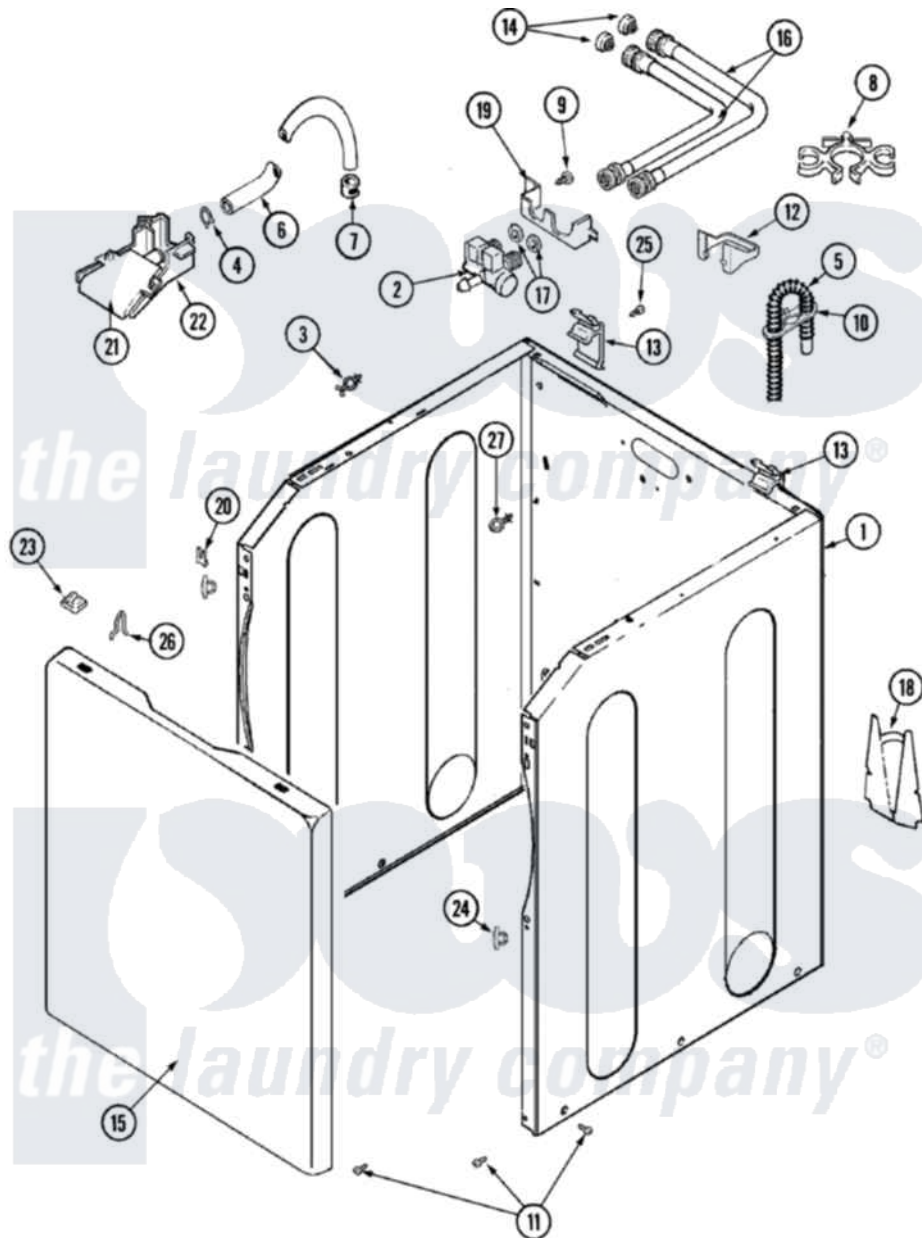

# Maytag MAV5960AWW 03 - CABINET (SER PRE 18 & AFTER)

Maytag Residential Maytag MAV5960AWW Washer Parts Parts Diagram 03 - CABINET (SER PRE 18 & AFTER)  
 Click on the part number to view part

Item	Original Part Number	Replaced By	Status	Part Description
1	<a href="#">22002839</a>			Brace, Cabinet
"	<a href="#">22002840</a>			Brace, Cabinet
"	<a href="#">33002190</a>			SCrew, C BraCe, BraCket, Cabinet
"	<a href="#">22003553</a>			Cabinet Assembly
"	<a href="#">22003496</a>			Energy Tag
2	<a href="#">22003384</a>			Valve, Water
3	22002852	<a href="#">22003298</a>		Retainer, Wire
4	22002838	<a href="#">285655</a>		Clamp, Hose
5	<a href="#">22003410</a>			Hose, Drain
"	22003596	<a href="#">285655</a>		Clamp, Hose
6	<a href="#">22002761</a>			Hose, Injector
7	216169	<a href="#">596669</a>		Clamp, Manifold
8	<a href="#">22002765</a>			Clip, Hose
9	<a href="#">33002190</a>			SCrew, C BraCe, BraCket, Cabinet
10	22002701	<a href="#">22003814</a>		Retainer, Drain Hose