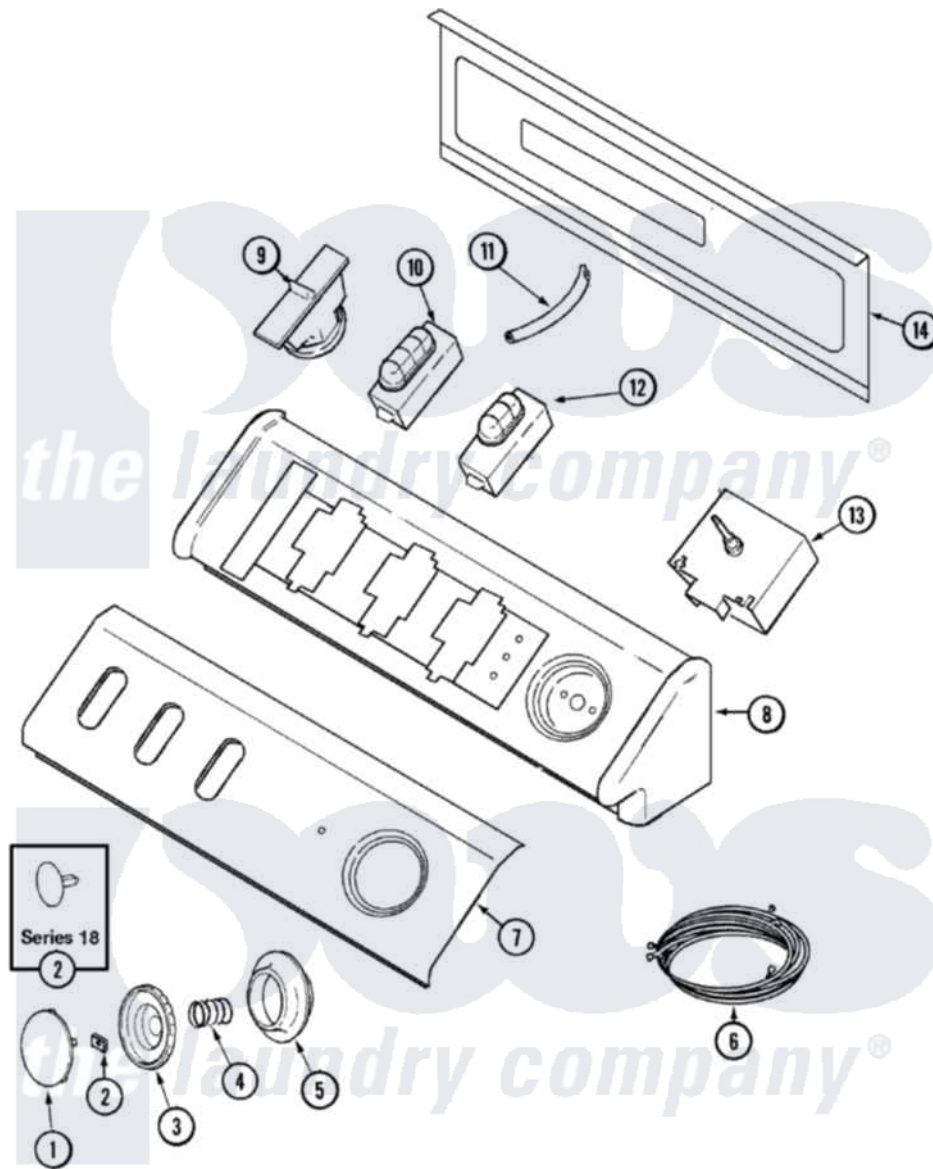

Maytag MAV5960AWW 04 - CONTROL PANEL

Maytag Residential Maytag MAV5960AWW Washer Parts Parts Diagram 04 - CONTROL PANEL
 Click on the part number to view part

Item	Original Part Number	Replaced By	Status	Part Description
1	22001664			Timer Knob Insert/Cap
2	22002997			Pin, Locking
"	211605			Bezel, Timer Dial
3	22001659			Timer Knob - Grey
"	22002996	22003952		Knob, Timer
4	W10124350		Not Available	NOT REQUIRED PART OR SEE NOTE
"	211065			Spring, Index Wheel
5	22001660			Dial Skirt - White
"	22002995		Not Available	SKIRT, TIMER KNOB (WHT)
6	22002819			Wire Harness
"	22003381			Harness, Main
7	22003317			Panel, Control
8	33002286		Not Available	CONSOLE (WHT)
9	22003461		Not Available	PAD, PRESSURE SWITCH
"	22002706			Switch, Pressure
10	22001789			Button, Switch

"	22001788		Button, Switch
"	22002714		Switch, Temperature
"	22002999		Switch
11	22003422		Hose, Air Dome
12	22001789		Button, Switch
"	22003387	22003388	Switch, 3 Pos. Option
"	22001788		Button, Switch
"	22002821		Switch, Option
13	22003371		Timer RPR
"	Y22002339	8534058	Screw
14	22002529	Not Available	CONSOLE BACK PANEL
"	22002782		Pad, Foam
15	16009485	Not Available	MANUAL, SERVICE-NO REFUND
"	22002750	Not Available	MANUAL, USE & CARE
"	22003861	Not Available	USER GUIDE
"	22002749	Not Available	MANUAL, USE & CARE (FRENCH)