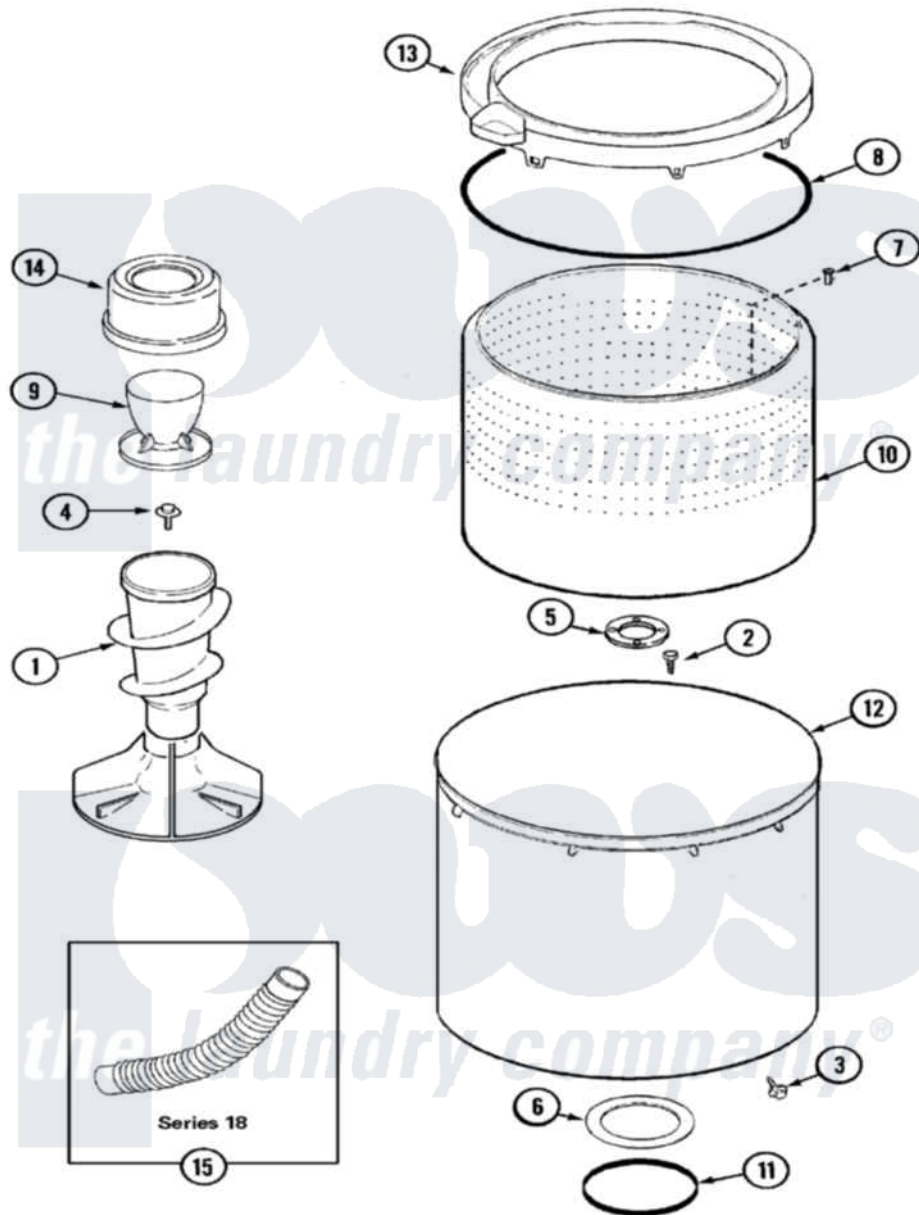

Maytag MAV5960AWW 07 - TUB

Maytag [Residential Maytag MAV5960AWW Washer Parts](#) Parts Diagram 07 - TUB
 Click on the part number to view part

Item	Original Part Number	Replaced By	Status	Part Description
1	22003383	22004042		Agitator/Auger Assembly
"	22002735	22004042		Agitator/Auger Assembly
"	22004042			Agitator/Auger Assembly
2	21001510	22002947		Bolt, Tub
3	22002933			Screw
4	25-7948	W10309247		Screw
5	35-3685			Gasket, Basket To Centerpost
6	35-3686			Gasket, Tub To Housing
7	22003647	3400504		Screw
8	35-2328			Seal, Tub Top
9	22002769	22002758		Dispenser Assembly, Fab. Soft Sub
"	21001599	21001905		Dispenser, Fabric
10	22002741			Spinner Assembly, Plastic
11	35-2978			Seal, Tub/Housing
12	22002742			Tub Assembly
13	22002736	22004385		Tub Cover

14 [22002758](#)

Dispenser Assembly, Fab.
Soft Sub

15 [22003285](#)

Hose, Tub To Pump

16 22003458

[22004398](#)

Tub Block