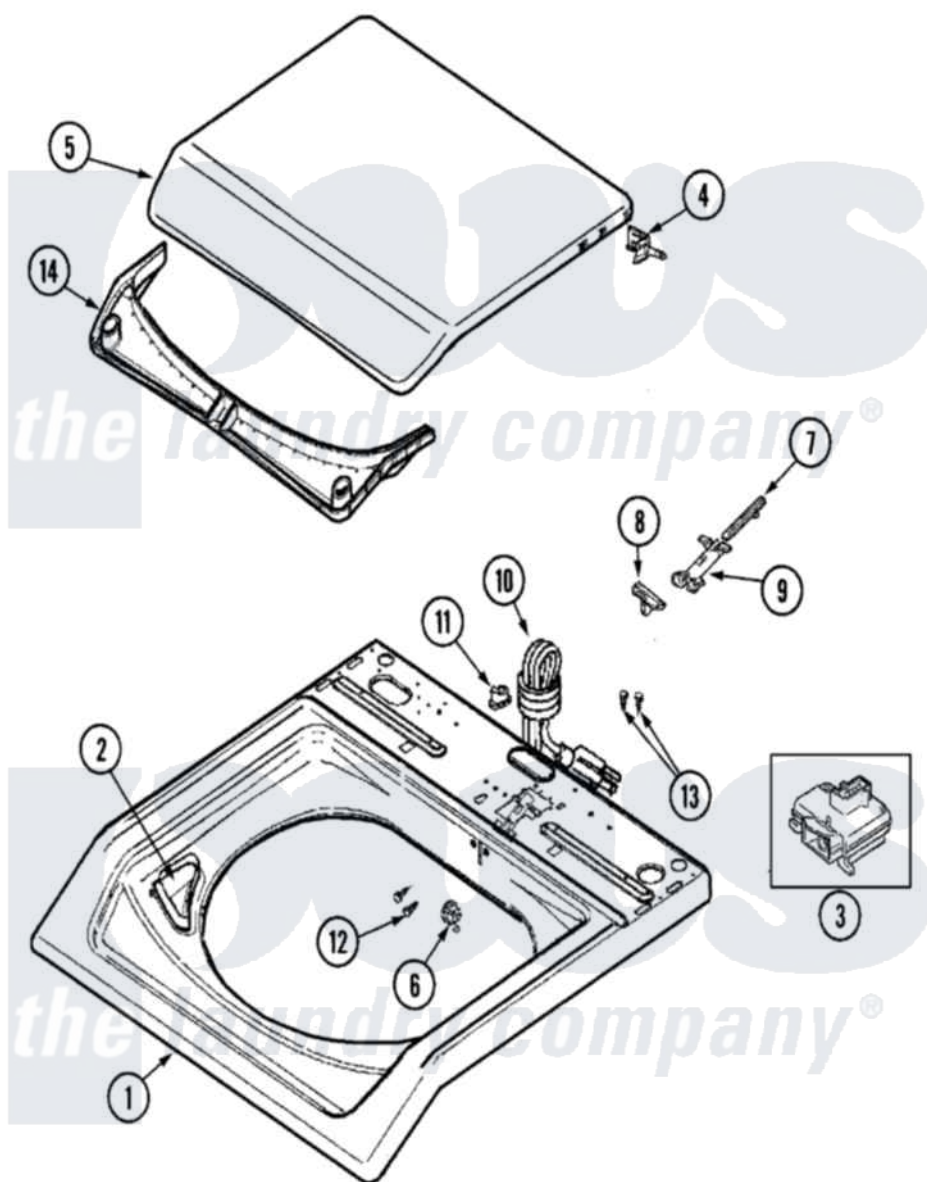

Maytag MAV6000AWQ 04 - TOP

Maytag [Residential Maytag MAV6000AWQ Washer Parts](#) Parts Diagram 04 - TOP
 Click on the part number to view part

Item	Original Part Number	Replaced By	Status	Part Description
1	22002740			Cover, Top
2	22002802	22002835		Cup, Bleach
3	22001967	12001908		Switch-Lid
4	22002752			Hinge Pin
5	22002871			Lid, Washer
6	22002753			Bushing, Hinge
7	22002754			Plunger
8	22002756	22003942		Lid Cam
9	22002757			Guide Tube
10	22002837	22003062		Cord, Power
11	33002053	211881		Grommet, Cord Part Not Used- Gas Models Only
12	2016090			Screw, Lid Switch To Bracket
13	Y705026	3370225		Screw
14	22002766			Condensate Seal