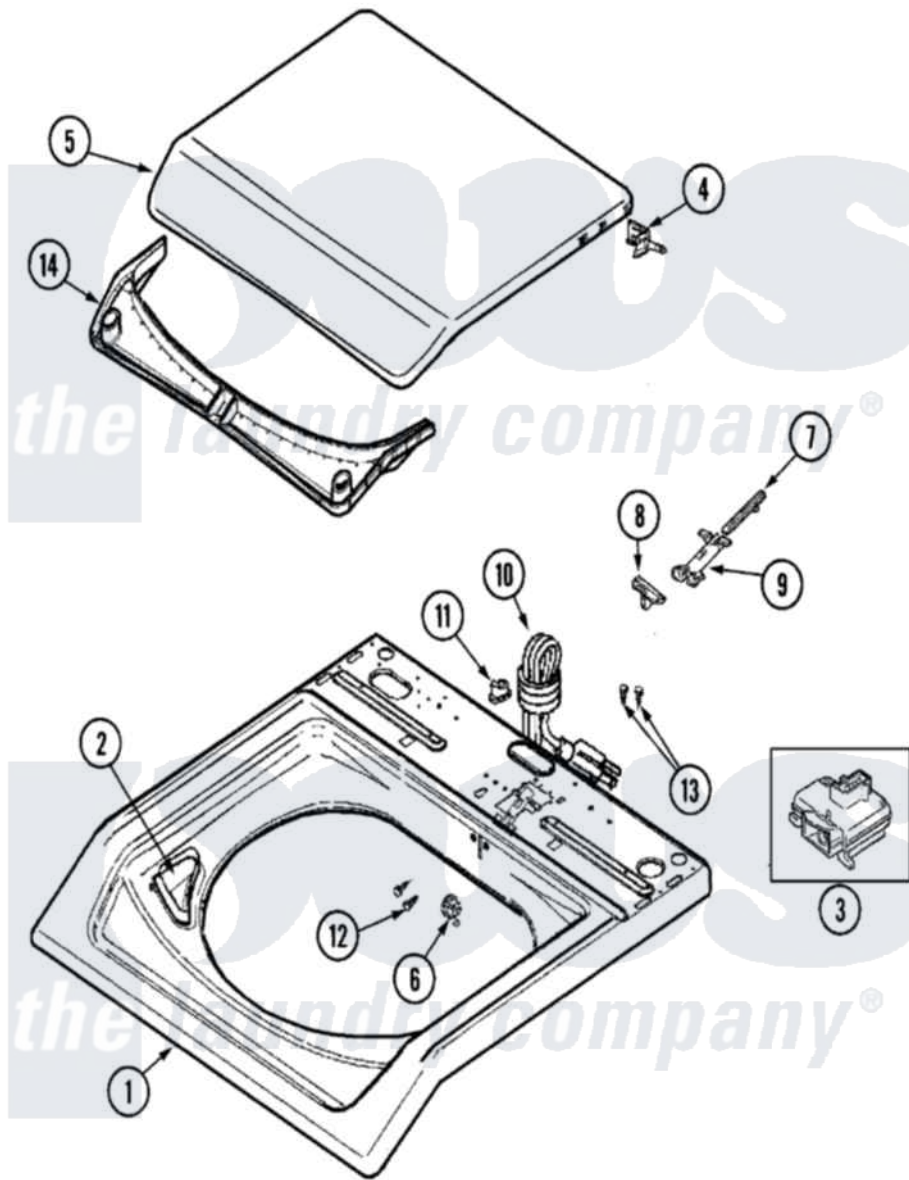

# Maytag MAV6000AWW 04 - TOP

Maytag [Residential Maytag MAV6000AWW Washer Parts](#) Parts Diagram 04 - TOP  
 Click on the part number to view part

Item	Original Part Number	Replaced By	Status	Part Description
1	<a href="#">22002739</a>			Cover, Top
2	<a href="#">22002835</a>			Cup, Bleach
3	22001967	<a href="#">12001908</a>		Switch-Lid
4	<a href="#">22002751</a>			Hinge Pin
5	22002872		Not Available	LID, WASHER (WHT-W/MEDALLION)
6	<a href="#">22002753</a>			Bushing, Hinge
7	<a href="#">22002754</a>			Plunger
8	22002755	<a href="#">22003941</a>		Lid Cam
9	<a href="#">22002757</a>			Guide Tube
10	22002837	<a href="#">22003062</a>		Cord, Power
11	33002053	<a href="#">211881</a>		Grommet, Cord Part Not Used-Gas Models Only
12	<a href="#">2016090</a>			Screw, Lid Switch To Bracket
13	Y705026	<a href="#">3370225</a>		Screw
14	<a href="#">22002967</a>			Condensate Seal