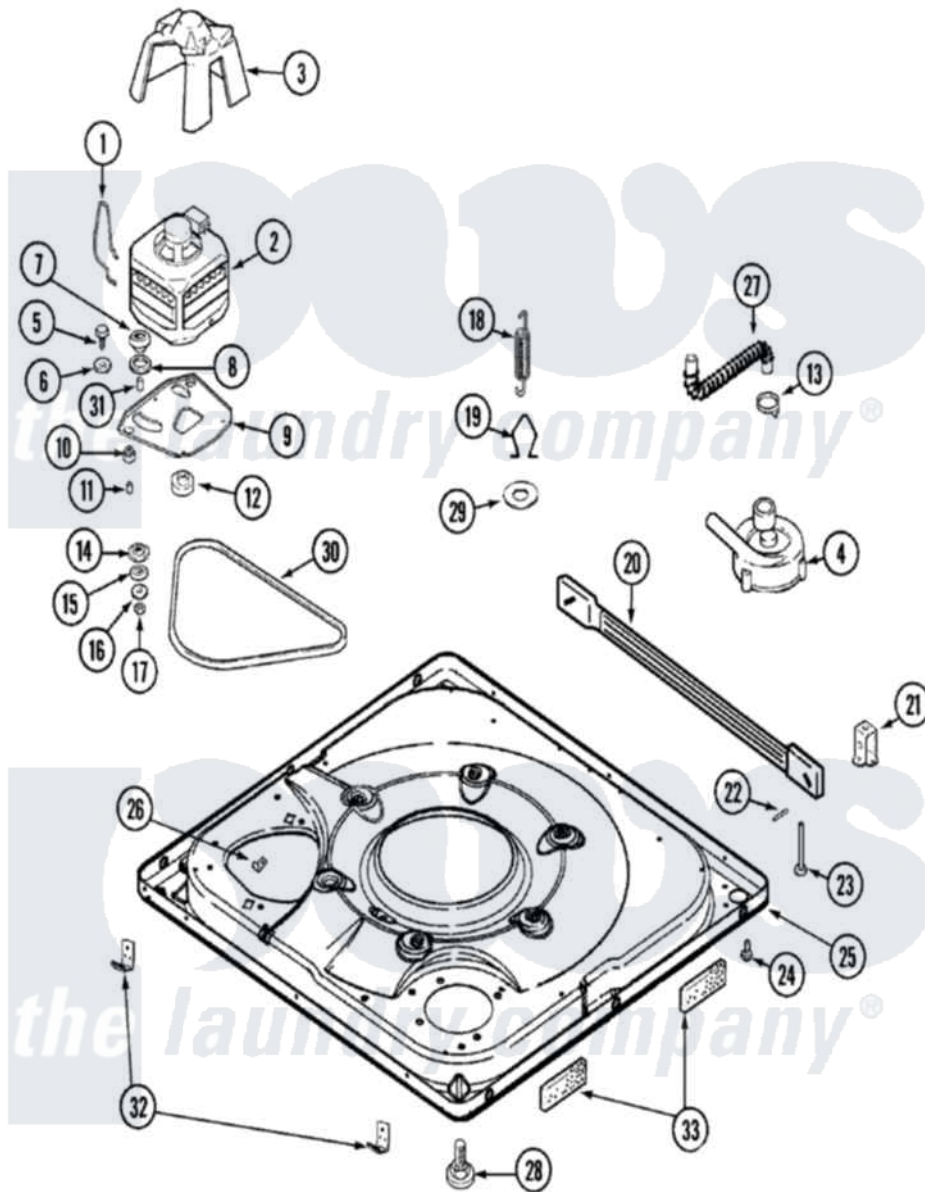

Maytag MAV6057AWQ 01 - BASE

Maytag [Residential Maytag MAV6057AWQ Washer Parts](#) Parts Diagram 01 - BASE
 Click on the part number to view part

Item	Original Part Number	Replaced By	Status	Part Description
1	22004376			Spring, Motor Pivot
2	21001516	21001950		MoTor, 2SP 1/2hp 120V/60Hz Hi-Tor
3	22002721			Shield, Motor
4	21001732	35-6465		Pump Assem
"	22003438			Sleeve, Pump
5	25-7833	21001977		Screw
6	25-7834			Washer, Motor/Base Screw
7	33-9946			Isolator, Motor
8	35-3570			Washer, Motor Pivot
9	21001366	21001783		Plate And Screw Assembly
"	35-2065			Pad, Motor Plate
10	22004348			Slide, Motor Pivot
"	35-3646			Isolator, Motor Plate
11	25-7831			Spacer, Mounting
12	21001506	21001950		MoTor, 2SP 1/2hp 120V/60Hz Hi-Tor

"	22004297	21001950	MoTor, 2SP 1/2hp 120V/60Hz Hi-Tor
13	22002853	285655	Clamp, Hose
14	35-3571		Slide, Motor Pivot
15	33-9967		Washer, Motor Isolator
16	25-7047		Washer, Flat
17	25-7325	Y707702	Locknut
18	21001598		Spring, Suspension
19	21001166		Hook, Suspension Spring
20	35-2049	21001881	Bar, Stabilizer
21	35-2046		Bracket, Stabilizer
22	35-2052		Pin, Stabilizer
23	35-3020	22004469	Leg And Foot Self Stabalizing
24	31001041	308685	Side Trim)
25	22002841		Base
26	25-7845		Speednut, Motor
27	22003285		Hose, Tub To Pump
"	35-3584	21001915	Hose, Tub To Pump
28	35-3507	25001119	Foot And Pad Assembly
29	Y25-7951		Washer, Suspension Hook
30	22002709	22003483	Belt, Drive
31	25-7830		Spacer
32	22002239		Clip, Front Panel
"	22002966	692771	Nut, Idler Bracket To Base
33	22002782		Pad, Foam