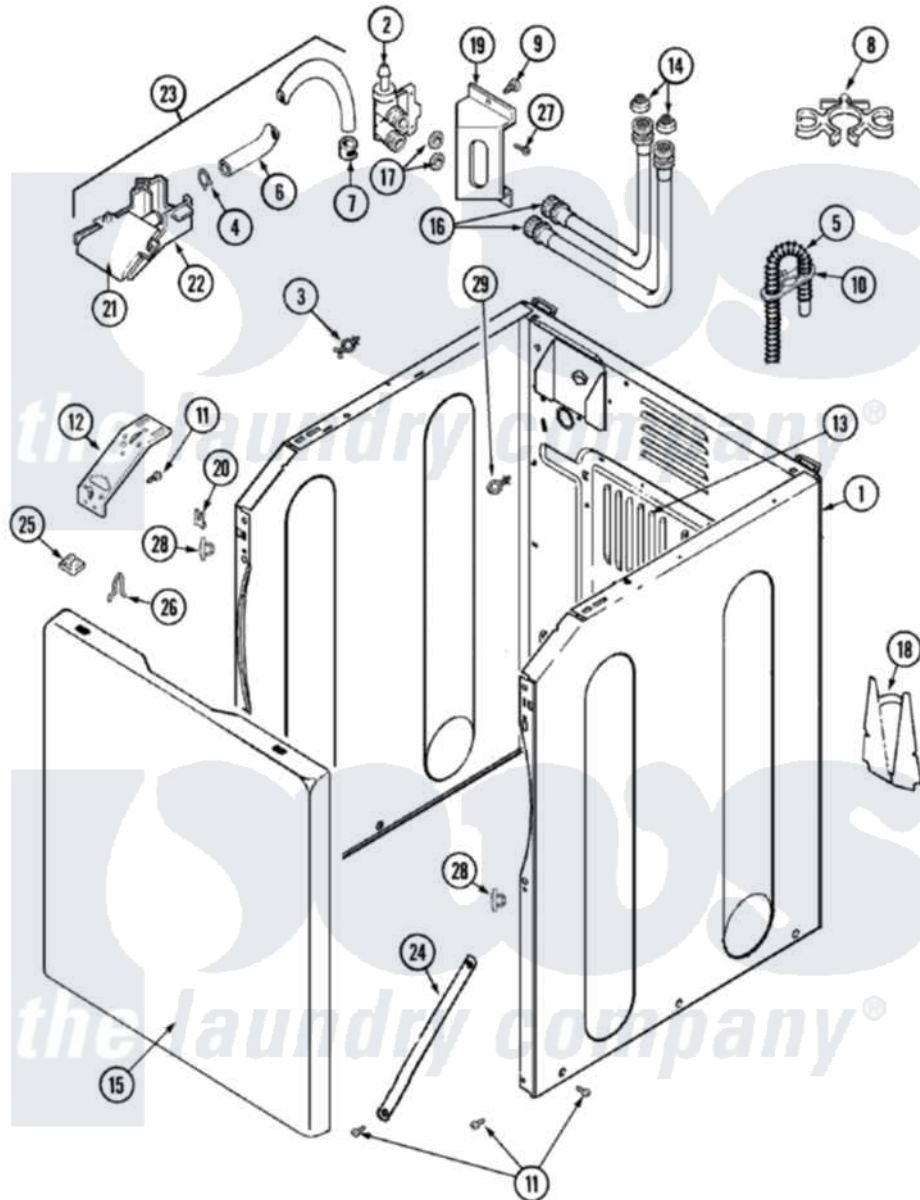

Maytag MAV6057AWQ 02 - CABINET

Maytag [Residential Maytag MAV6057AWQ Washer Parts](#) Parts Diagram 02 - CABINET
 Click on the part number to view part

Item	Original Part Number	Replaced By	Status	Part Description
1	22002293	22003511		Insulation
"	22002659	22003640		Cabinet Assembly
2	22002708			Valve, Water
3	22002852	22003298		Retainer, Wire
4	22002838	285655		Clamp, Hose
5	22003410			Hose, Drain
"	12001586	76660		Break-Sphn
"	22003596	285655		Clamp, Hose
6	22002761			Hose, Injector
7	216169	596669		Clamp, Manifold
8	22002765			Clip, Hose
9	33002190			SCrew, C BraCe, BraCket, Cabinet
10	22002701	22003814		Retainer, Drain Hose
11	22001995			Screw Note: Screw, Tumbler Front And Shroud
12	22002840			Brace, Cabinet

"	22002839		Brace, Cabinet
13	22002092		Panel, Access
14	200961	12001413	Strainer And Washer Kit
15	22002854	22003512	Insulation, Cabinet
"	Y22002738		Panel, Front
16	22002763	12001900	Kit-Inlet Hose Assembly
"	22002764	12001901	Kit-Inlet Hose Assembly
17	Y013783		Washer, Inlet Hose
18	22002704		Cover, Drain Hose
19	22002762		Bracket, Water Valve
20	22002748	204439	Screw And Fstner Assembly
21	22002759		Flume, Water Injector
22	22002760	22002722	Injector Flume Assembly
23	22002722		Injector Flume Assembly
24	22002767		Brace, Cross
25	22002013		Stop, Shipping
26	25-7220		Clip, Cabinet Top
27	22002362	9740848	Screw, Mixing Valve Mounting
28	22002965	Y12001702	Kit- Plast
29	22003086		Clip, Air Dome Hose
30	22002702	W10339879	Tie, Cable
"	35-2890	8539404	Tie-Wire
"	22002229	22002960	Strainer, Washer Inlet
"	33001245		Screw----NA
"	33002388		Washer
"	Y013783		Washer, Inlet Hose