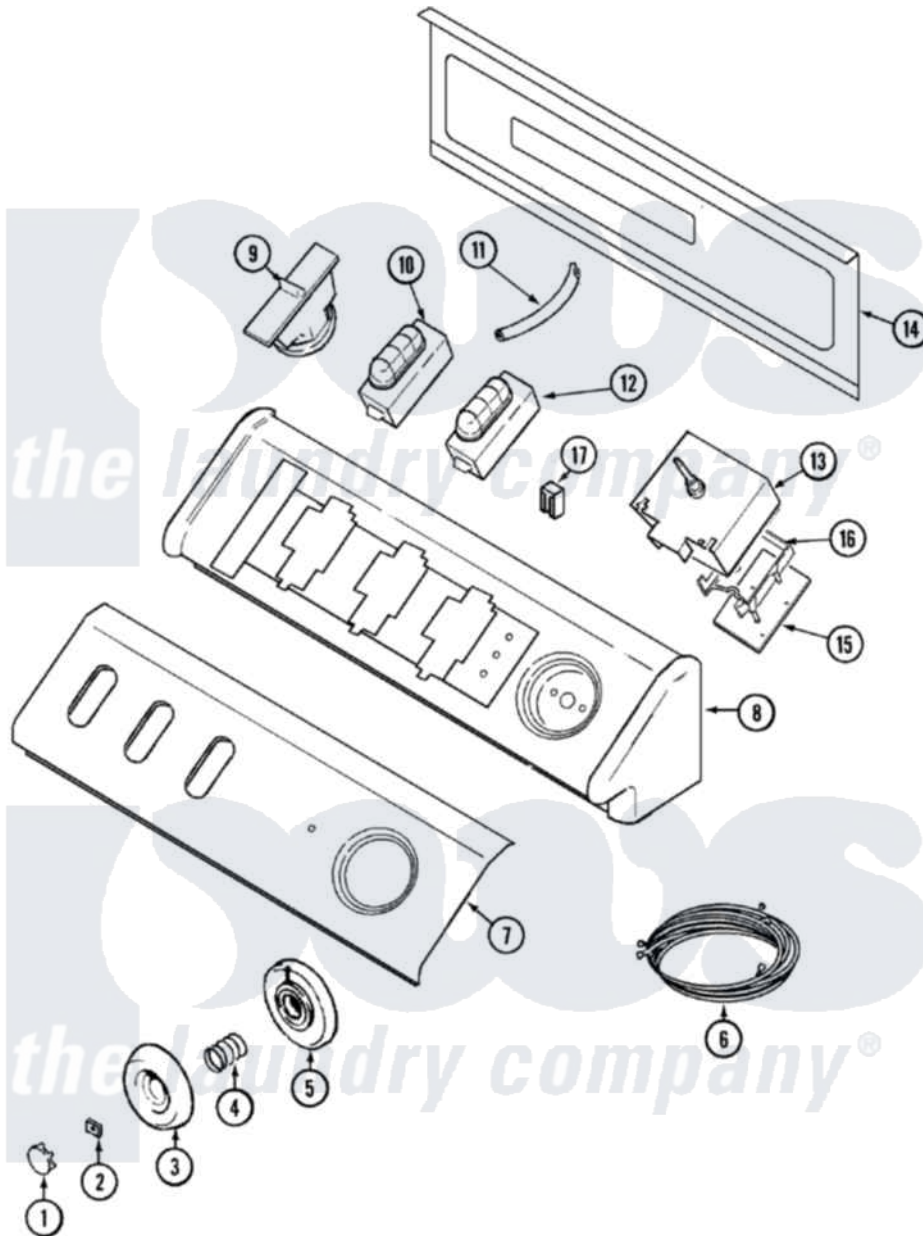

Maytag MAV6057AWQ 03 - CONTROL PANEL

Maytag [Residential Maytag MAV6057AWQ Washer Parts](#) Parts Diagram 03 - CONTROL PANEL
 Click on the part number to view part

Item	Original Part Number	Replaced By	Status	Part Description
1	33002347			Timer Knob Insert/Cap
2	211605			Bezel, Timer Dial
3	22001659			Timer Knob - Grey
4	211065			Spring, Index Wheel
5	22002598	22003920		Dial Skirt
6	22002728			Wire Harness
7	22002824			Panel, Control
8	33002327	37001115		Console
9	22003461		Not Available	PAD, PRESSURE SWITCH
"	22002745			Switch, Pressure
10	22002937			Switch, Temperature
"	22002698	22003875		Button- SW
"	22002697			Button, Switch
11	22003422			Hose, Air Dome
"	22003237	22003422		Hose, Air Dome
"	22002743	22003422		Hose, Air Dome

12	22002697		Button, Switch
"	22002698	22003875	Button- SW
"	22002805		Switch, Option
13	22001661	3400094	Screw, 10-32 X 3/8
"	22002716		Timer
14	22002529	Not Available	CONSOLE BACK PANEL
15	22002857	22003906	Analog Temp Control Board- Assembly
16	22002856		Bracket, Mtg.
17	903115		Lock Light
"	22001948		Lens, Indicator Light
18	22002806	Not Available	MANUAL, USE & CARE
"	22002807	Not Available	MANUAL, USE & CARE (FRENCH)
"	16009485	Not Available	MANUAL, SERVICE-NO REFUND
"	16000327	Not Available	GUIDE, QUICK REF. - MAYTAG