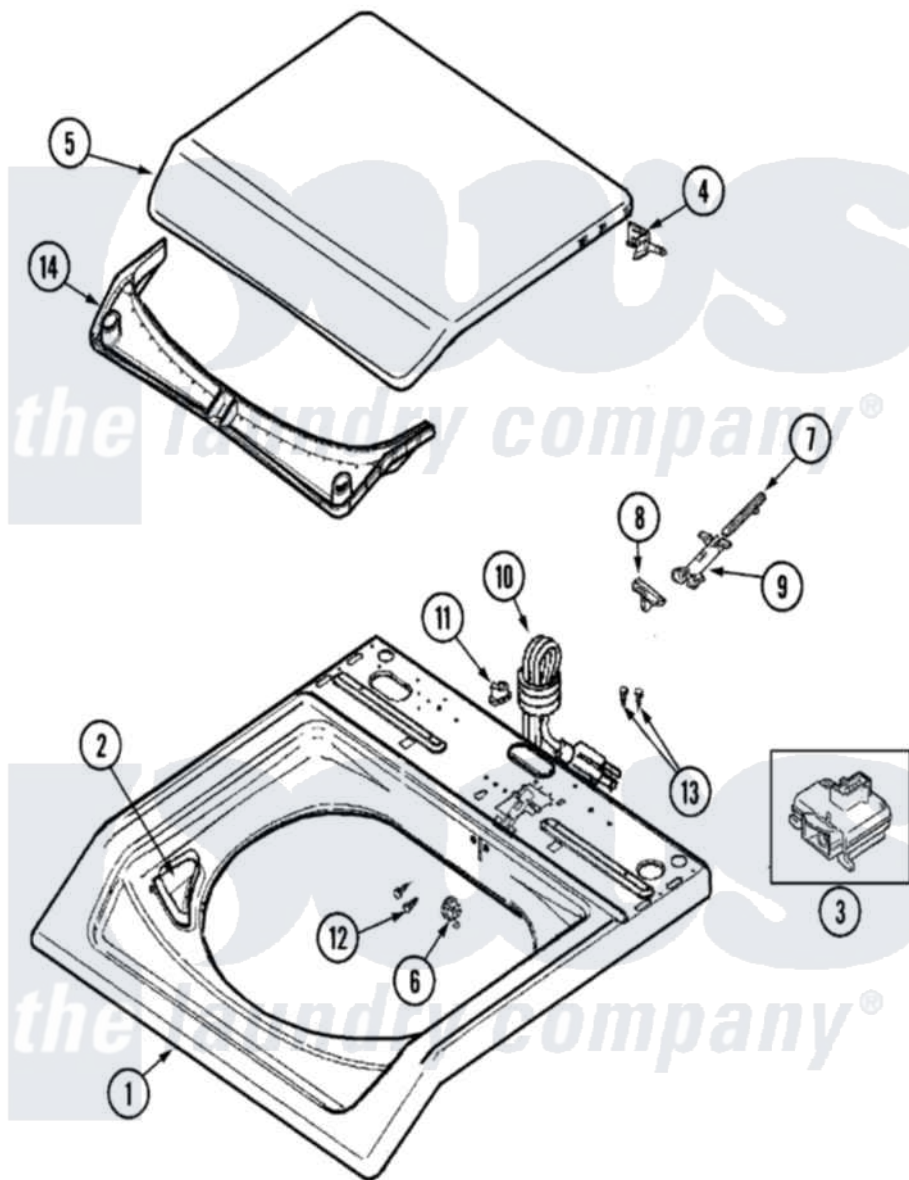

Maytag MAV6057AWQ 04 - TOP

Maytag [Residential Maytag MAV6057AWQ Washer Parts](#) Parts Diagram 04 - TOP
 Click on the part number to view part

Item	Original Part Number	Replaced By	Status	Part Description
1	22002740			Cover, Top
2	22002802	22002835		Cup, Bleach
3	22001967	12001908		Switch-Lid
4	22002752			Hinge Pin
5	22002871			Lid, Washer
6	22002753			Bushing, Hinge
7	22002754			Plunger
8	22002756	22003942		Lid Cam
9	22002757			Guide Tube
10	22002837	22003062		Cord, Power
11	33002053	211881		Grommet, Cord Part Not Used- Gas Models Only
12	2016090			Screw, Lid Switch To Bracket
13	Y705026	3370225		Screw
14	22002766			Condensate Seal