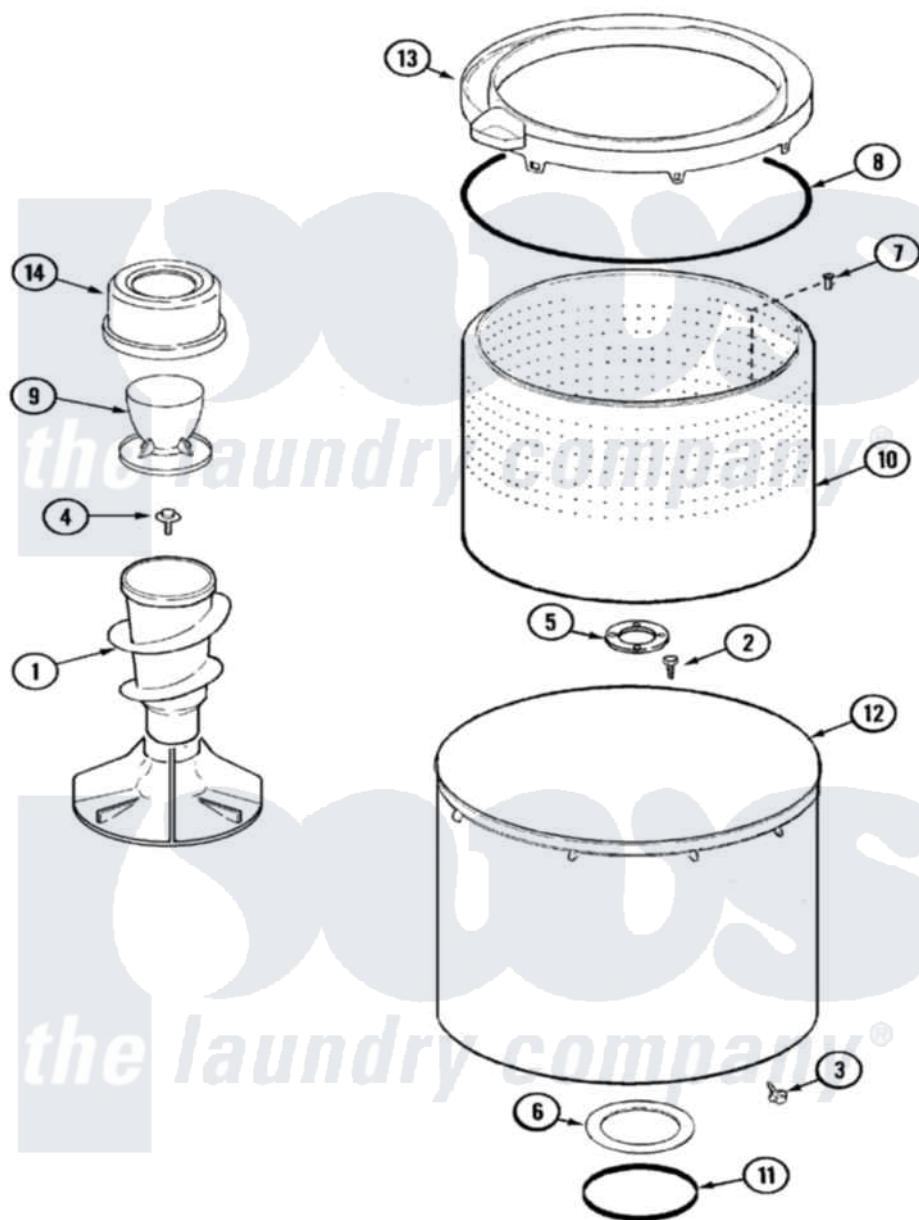

Maytag MAV6057AWQ 06 - TUB

Maytag Residential Maytag MAV6057AWQ Washer Parts Parts Diagram 06 - TUB
 Click on the part number to view part

Item	Original Part Number	Replaced By	Status	Part Description
1	22002735	22004042		Agitator/Auger Assembly
2	21001510	22002947		Bolt, Tub
3	22002933			Screw
4	25-7948	W10309247		Screw
5	35-3685			Gasket, Basket To Centerpost
6	35-3686			Gasket, Tub To Housing
7	25-7967	3400504		Screw
8	35-2328			Seal, Tub Top
9	22002769	22002758		Dispenser Assembly, Fab. Soft Sub
10	22002741			Spinner Assembly, Plastic
11	35-2978			Seal, Tub/Housing
12	22002742			Tub Assembly
13	22002736	22004385		Tub Cover
14	22002758			Dispenser Assembly, Fab. Soft Sub
15	22003458	22004398		Tub Block