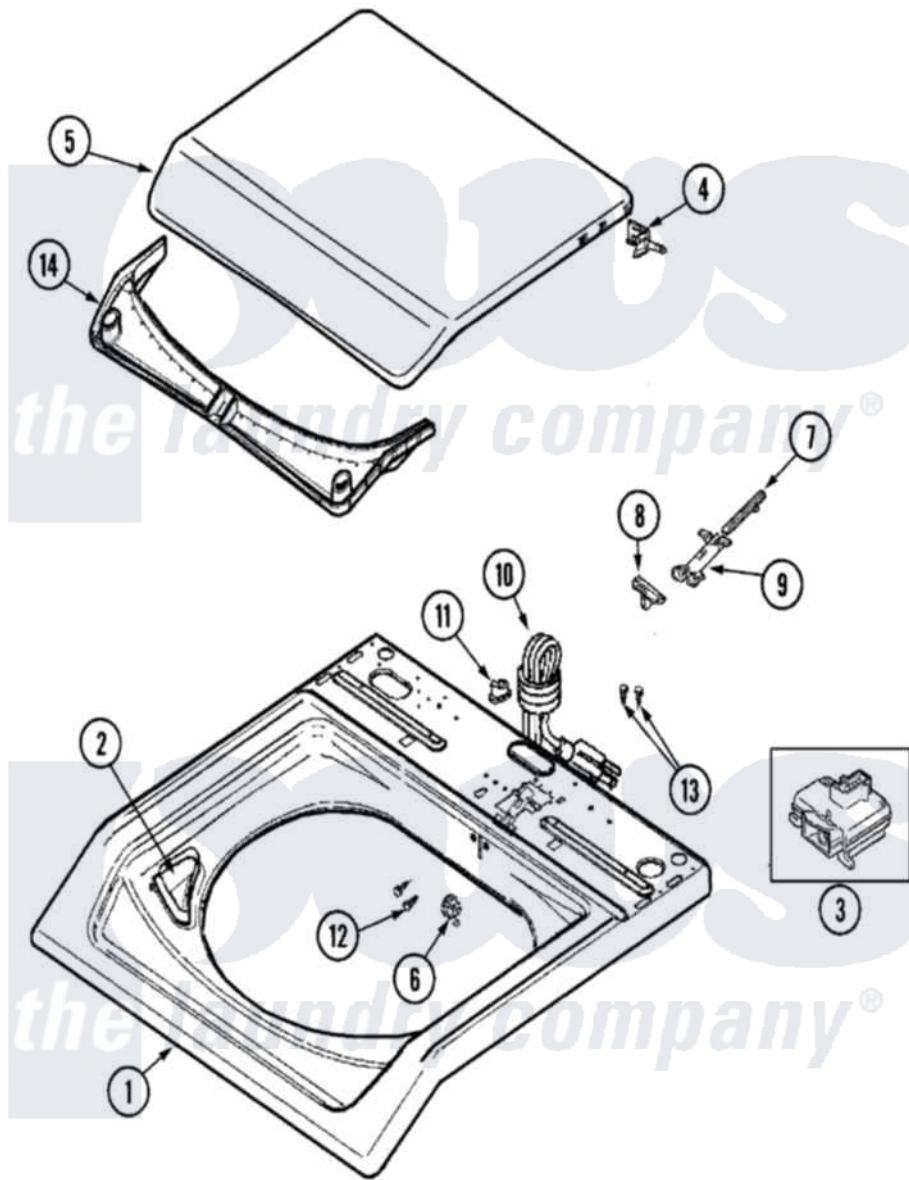

Maytag MAV6057AWW 04 - TOP

Maytag [Residential Maytag MAV6057AWW Washer Parts](#) Parts Diagram 04 - TOP
 Click on the part number to view part

Item	Original Part Number	Replaced By	Status	Part Description
1	22002739			Cover, Top
2	22002835			Cup, Bleach
3	22001967	12001908		Switch-Lid
4	22002751			Hinge Pin
5	22002872		Not Available	LID, WASHER (WHT-W/MEDALLION)
6	22002753			Bushing, Hinge
7	22002754			Plunger
8	22002755	22003941		Lid Cam
9	22002757			Guide Tube
10	22002837	22003062		Cord, Power
11	33002053	211881		Grommet, Cord Part Not Used-Gas Models Only
12	2016090			Screw, Lid Switch To Bracket
13	Y705026	3370225		Screw
14	22002967			Condensate Seal