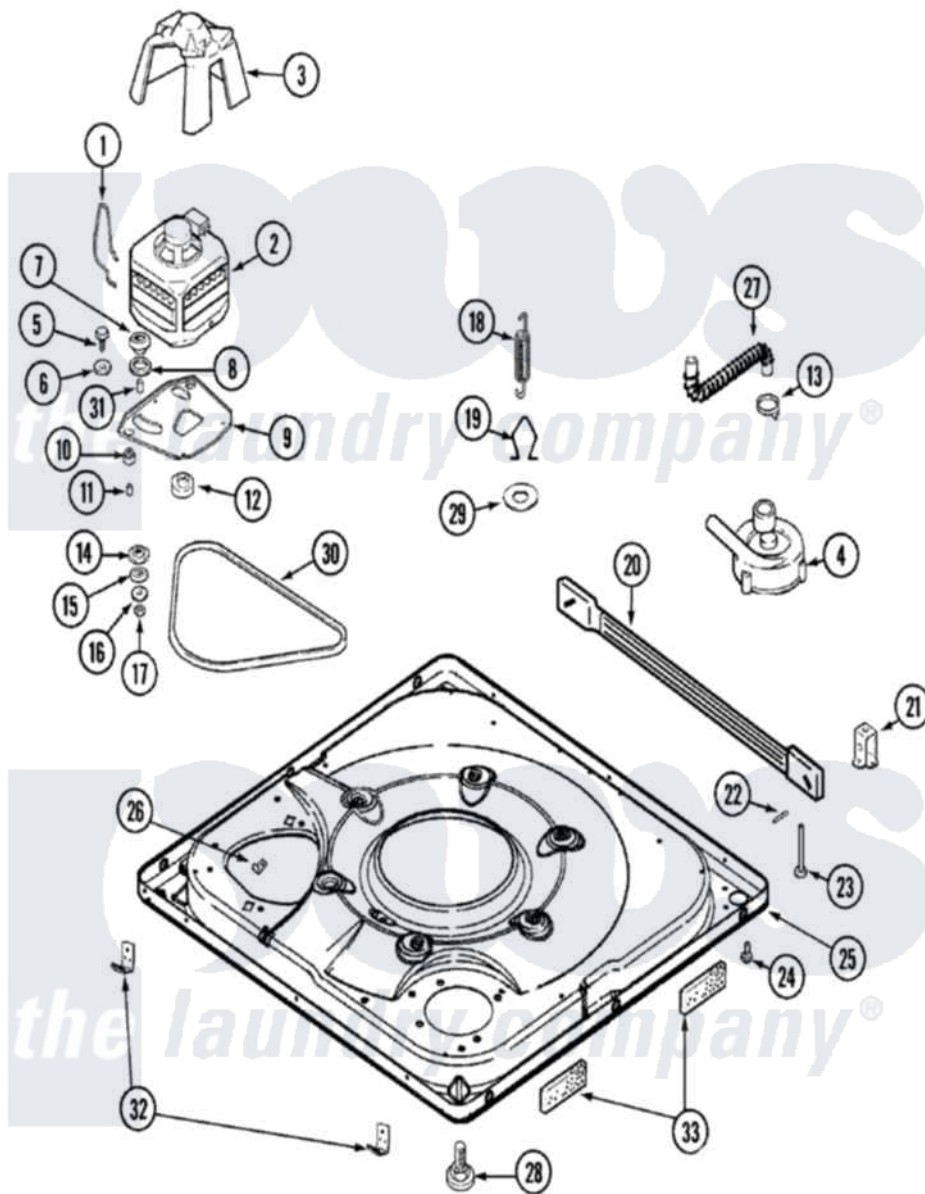

Maytag MAV6200AWQ 01 - BASE

Maytag [Residential Maytag MAV6200AWQ Washer Parts](#) Parts Diagram 01 - BASE
 Click on the part number to view part

| Item | Original Part Number | Replaced By | Status | Part Description |
|------|--------------------------|--------------------------|--------|-----------------------------------|
| 1 | 22004376 | | | Spring, Motor Pivot |
| 2 | 21001516 | 21001950 | | MoTor, 2SP 1/2hp 120V/60Hz Hi-Tor |
| 3 | 33002190 | | | SCrew, C BraCe, BraCket, Cabinet |
| " | 22002721 | | | Shield, Motor |
| 4 | 22003438 | | | Sleeve, Pump |
| " | 21001873 | 35-6780 | | Pump-Water |
| " | 22004055 | 8534097 | | Screw |
| " | 21001906 | 35-6465 | | Pump Assem |
| 5 | 25-7833 | 21001977 | | Screw |
| 6 | 25-7834 | | | Washer, Motor/Base Screw |
| 7 | 33-9946 | | | Isolator, Motor |
| 8 | 35-3570 | | | Washer, Motor Pivot |
| 9 | 21001366 | 21001783 | | Plate And Screw Assembly |
| " | 35-2065 | | | Pad, Motor Plate |
| 10 | 22004348 | | | Slide, Motor Pivot |