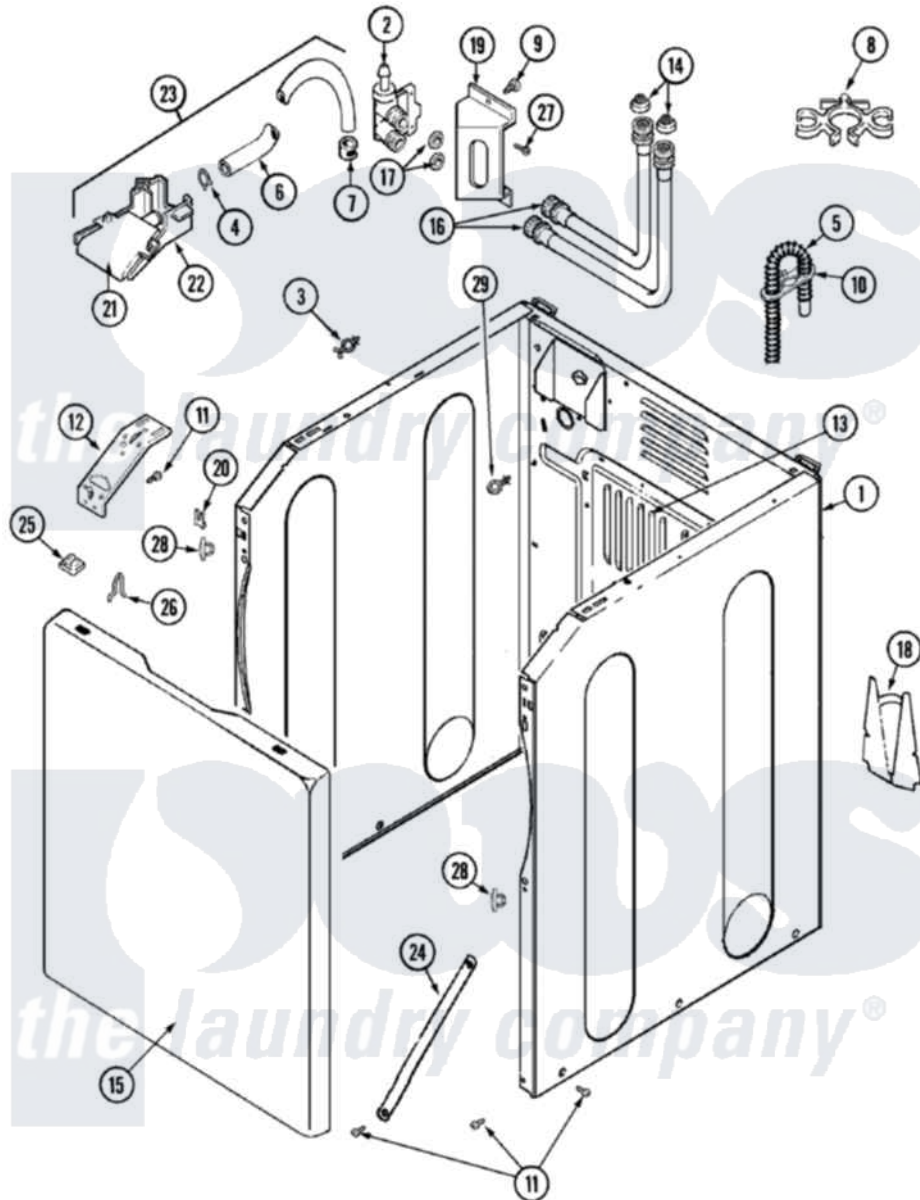

Maytag MAV6200AWQ 02 - CABINET (PRIOR SER PRE 18)

Maytag Residential Maytag MAV6200AWQ Washer Parts Parts Diagram 02 - CABINET (PRIOR SER PRE 18)
 Click on the part number to view part

Item	Original Part Number	Replaced By	Status	Part Description
1	22002659	22003640		Cabinet Assembly
2	22002707			Valve, Water
3	22002852	22003298		Retainer, Wire
4	22002838	285655		Clamp, Hose
5	12001586	76660		Break-Sphn
"	22003596	285655		Clamp, Hose
"	22003410			Hose, Drain
6	22002761			Hose, Injector
7	216169	596669		Clamp, Manifold
8	22002765			Clip, Hose
9	33002190			SCrew, C BraCe, BraCket, Cabinet
10	22002701	22003814		Retainer, Drain Hose
11	22001995			Screw Note: Screw, Tumbler Front And Shroud
12	22002840			Brace, Cabinet
"	22002839			Brace, Cabinet

13	22002092		Panel, Access
14	200961	12001413	Strainer And Washer Kit
15	Y22002738		Panel, Front
16	33-7891	89503	Hose-Inlet
"	35-3401		Inlet Hose Assembly
17	Y013783		Washer, Inlet Hose
18	22002704		Cover, Drain Hose
19	22002762		Bracket, Water Valve
20	22002748	204439	Screw And Fstner Assembly
21	22002759		Flume, Water Injector
22	22002760	22002722	Injector Flume Assembly
23	22002722		Injector Flume Assembly
24	22002767		Brace, Cross
25	22002013		Stop, Shipping
26	25-7220		Clip, Cabinet Top
27	22002362	9740848	Screw, Mixing Valve Mounting
28	22002965	Y12001702	Kit- Plast
29	22003086		Clip, Air Dome Hose
30	22002702	W10339879	Tie, Cable
"	22002229	22002960	Strainer, Washer Inlet
"	33001245		Screw----NA
"	33002388		Washer
"	35-2890	8539404	Tie-Wire
"	Y013783		Washer, Inlet Hose