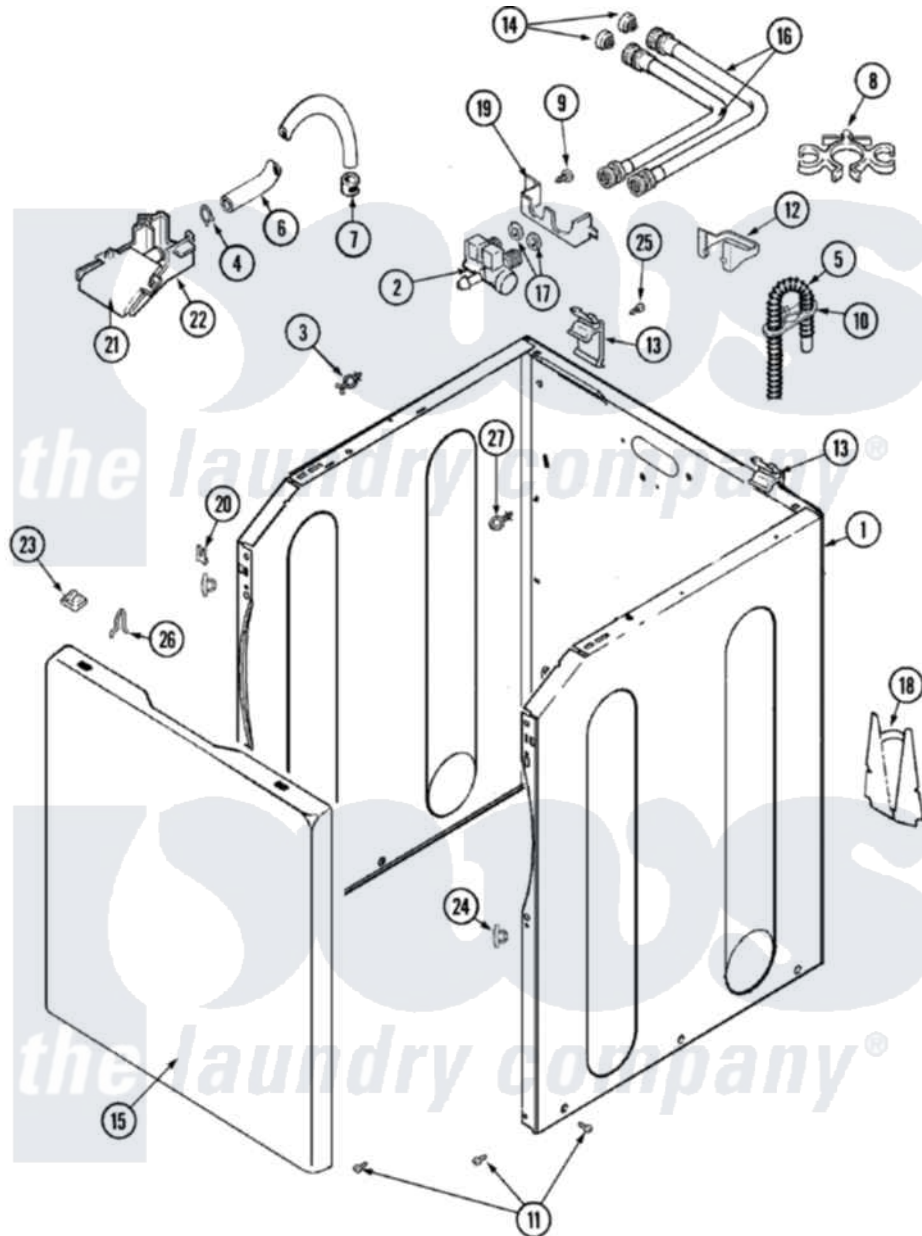

# Maytag MAV6200AWQ 03 - CABINET (SER PRE 18 & AFTER)

Maytag Residential Maytag MAV6200AWQ Washer Parts Parts Diagram 03 - CABINET (SER PRE 18 & AFTER)  
 Click on the part number to view part

Item	Original Part Number	Replaced By	Status	Part Description
1	<a href="#">22003554</a>			Cabinet Assembly
"	22002925	<a href="#">3370225</a>		Screw
"	<a href="#">22003496</a>			Energy Tag
"	<a href="#">22002839</a>			Brace, Cabinet
"	<a href="#">22001995</a>			Screw Note: Screw, Tumbler Front And Shroud
"	<a href="#">22002840</a>			Brace, Cabinet
2	<a href="#">22003384</a>			Valve, Water
3	22002852	<a href="#">22003298</a>		Retainer, Wire
4	22002838	<a href="#">285655</a>		Clamp, Hose
5	<a href="#">22003410</a>			Hose, Drain
"	22003596	<a href="#">285655</a>		Clamp, Hose
6	<a href="#">22002761</a>			Hose, Injector
7	216169	<a href="#">596669</a>		Clamp, Manifold
8	<a href="#">22002765</a>			Clip, Hose
9	<a href="#">33002190</a>			SCrew, C BraCe, BraCket, Cabinet