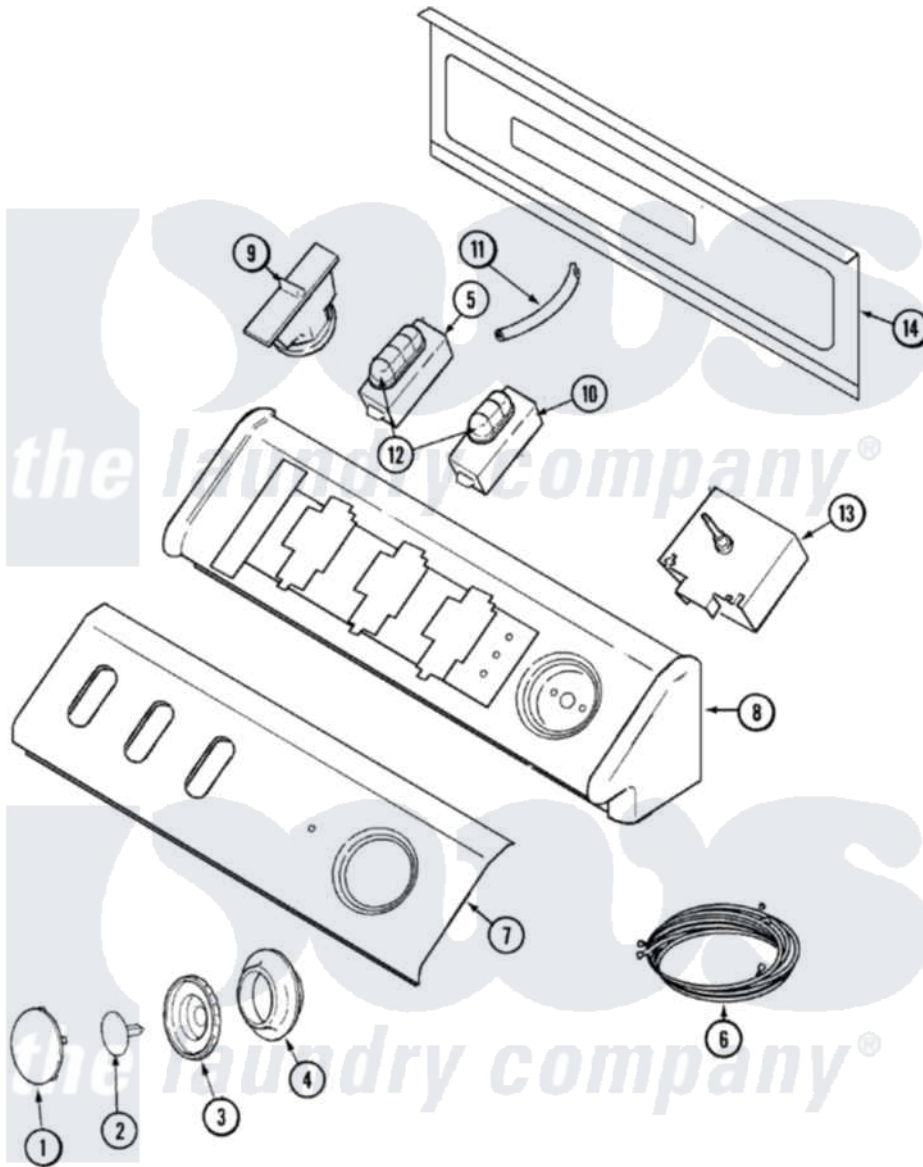

Maytag MAV6200AWQ 04 - CONTROL PANEL

Maytag [Residential Maytag MAV6200AWQ Washer Parts](#) Parts Diagram 04 - CONTROL PANEL
 Click on the part number to view part

Item	Original Part Number	Replaced By	Status	Part Description
1	33002347			Timer Knob Insert/Cap
2	22002997			Pin, Locking
"	211605			Bezel, Timer Dial
3	22002996	22003952		Knob, Timer
4	22003005	27001191		Skirt, Timer Knob
5	22003006			Switch,
6	22003381			Harness, Main
7	22003396		Not Available	PANEL, CONTROL (BSQ)
8	22002925	3370225		Screw
"	33002327	37001115		Console
9	22002745			Switch, Pressure
"	22003461		Not Available	PAD, PRESSURE SWITCH
10	22003388			Switch, 3 Pos. Option
11	22003422			Hose, Air Dome
"	22003237	22003422		Hose, Air Dome
12	22002698	22003875		Button- SW

"	22002697		Button, Switch
13	22003371		Timer RPR
14	22002529	Not Available	CONSOLE BACK PANEL
"	Y22002339	8534058	Screw
15	22003861	Not Available	USER GUIDE
"	16009485	Not Available	MANUAL, SERVICE-NO REFUND