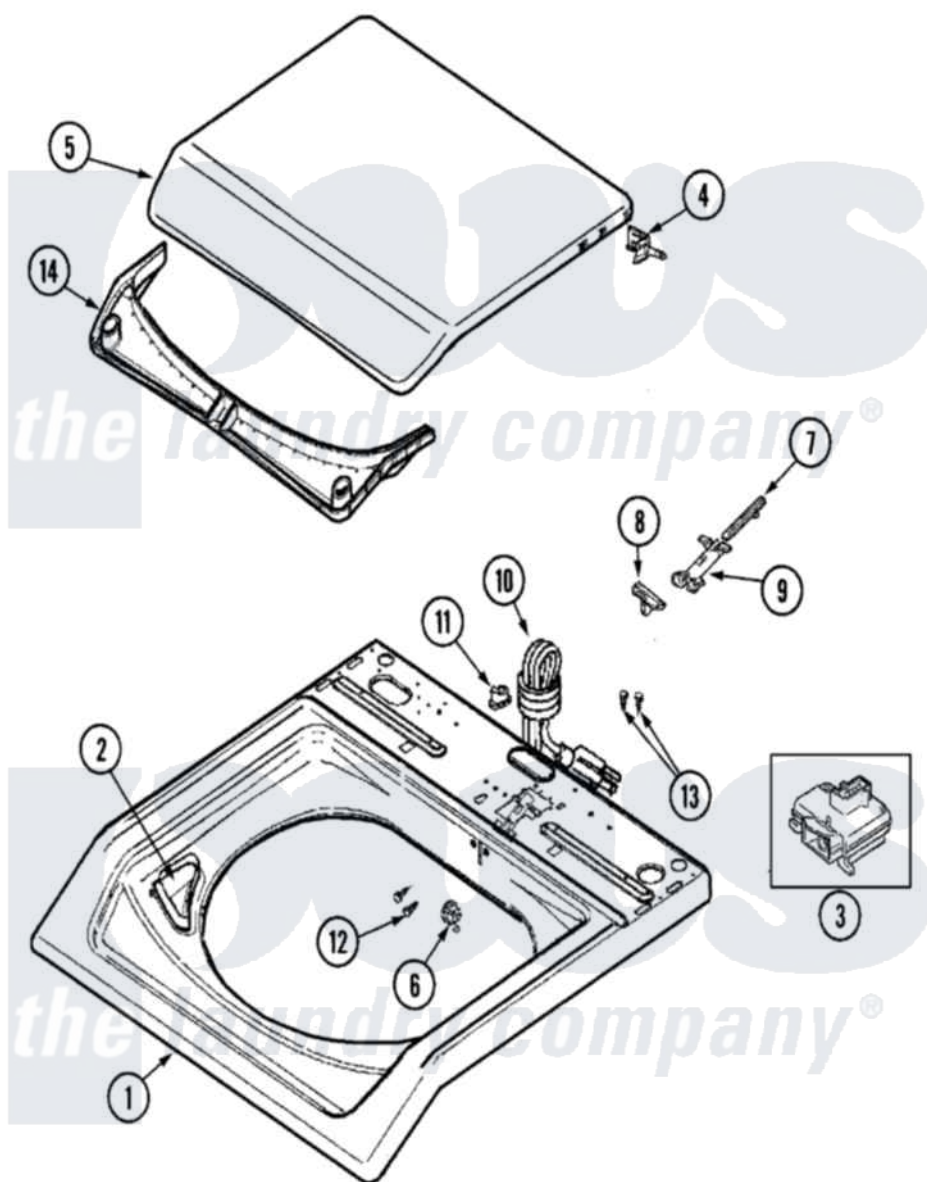

Maytag MAV6200AWQ 05 - TOP

Maytag [Residential Maytag MAV6200AWQ Washer Parts](#) Parts Diagram 05 - TOP
 Click on the part number to view part

Item	Original Part Number	Replaced By	Status	Part Description
1	22002740			Cover, Top
"	22003469			Cover, Top
"	22003367	22004095		Hinge, Plastic
2	22002802	22002835		Cup, Bleach
3	22003804			Lid Switch
4	22002752			Hinge Pin
5	22002871			Lid, Washer
6	22002753			Bushing, Hinge
7	22002754			Plunger
8	22002756	22003942		Lid Cam
9	22002757			Guide Tube
10	22003061	22003062		Cord, Power
11	33002053	211881		Grommet, Cord Part Not Used- Gas Models Only
12	2016090			Screw, Lid Switch To Bracket
13	Y705026	3370225		Screw
14	22002766			Condensate Seal