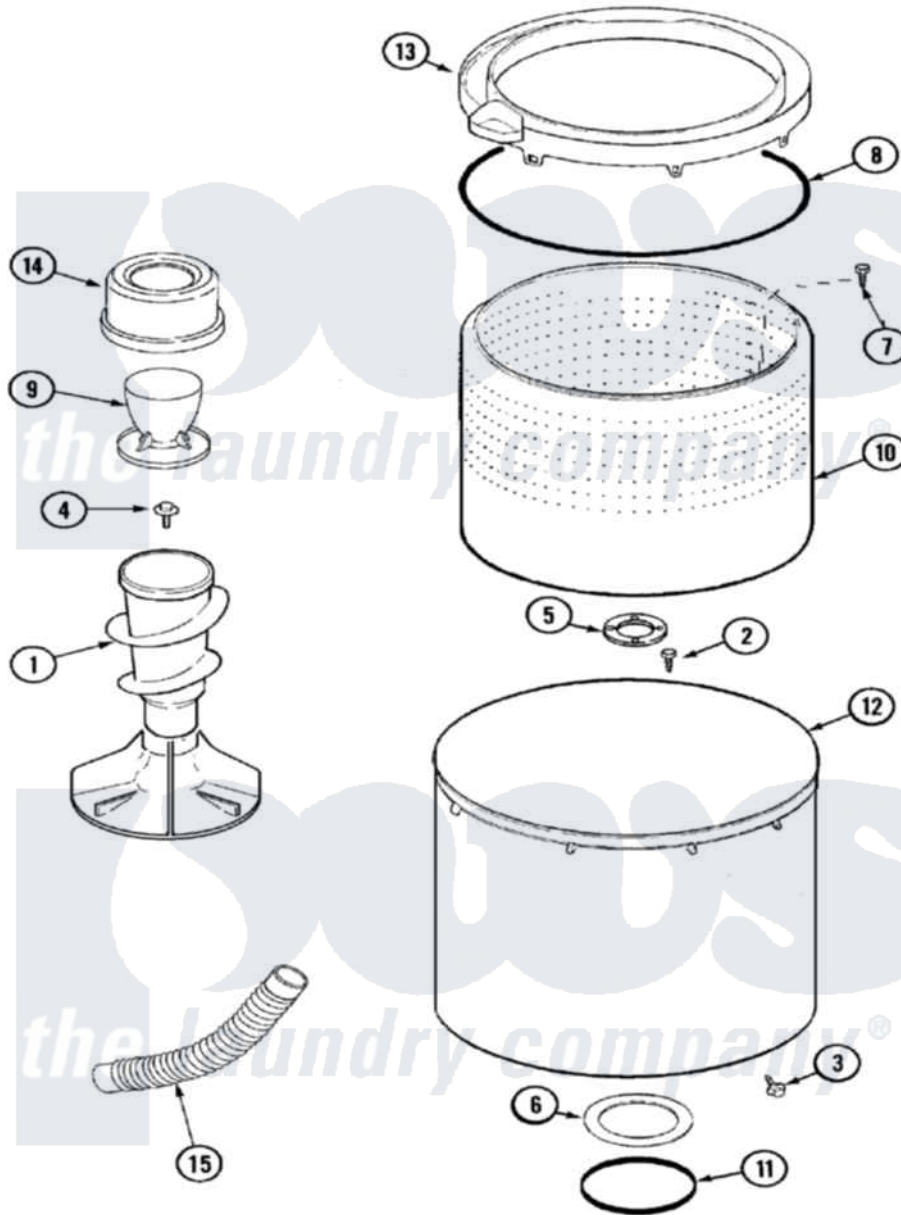

Maytag MAV6200AWQ 07 - TUB

Maytag Residential Maytag MAV6200AWQ Washer Parts Parts Diagram 07 - TUB
 Click on the part number to view part

Item	Original Part Number	Replaced By	Status	Part Description
1	22003518	22004042		Agitator/Auger Assembly
"	22004042			Agitator/Auger Assembly
"	22003383	22004042		Agitator/Auger Assembly
2	21001510	22002947		Bolt, Tub
3	22002933			Screw
4	25-7948	W10309247		Screw
5	35-3685			Gasket, Basket To Centerpost
6	35-3686			Gasket, Tub To Housing
7	22003647	3400504		Screw
8	35-2328			Seal, Tub Top
9	22002769	22002758		Dispenser Assembly, Fab. Soft Sub
"	21001599	21001905		Dispenser, Fabric
10	22002741			Spinner Assembly, Plastic
11	35-2978			Seal, Tub/Housing
12	22002742			Tub Assembly
13	22002736	22004385		Tub Cover

14 [22002758](#)

Dispenser Assembly, Fab.
Soft Sub

15 [22003285](#)

Hose, Tub To Pump

16 22003458

[22004398](#)

Tub Block