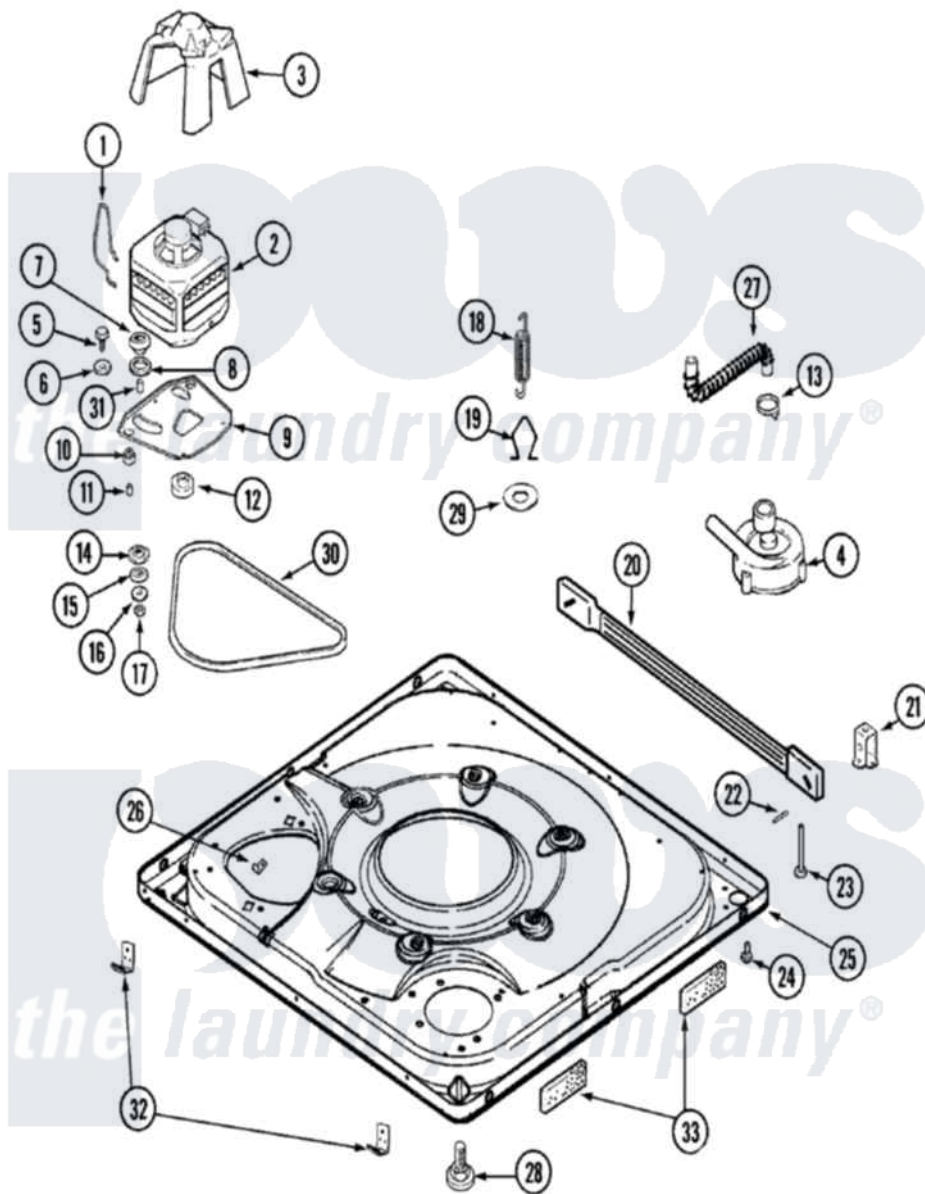

Maytag MAV6200AWW 01 - BASE

Maytag [Residential Maytag MAV6200AWW Washer Parts](#) Parts Diagram 01 - BASE
 Click on the part number to view part

Item	Original Part Number	Replaced By	Status	Part Description
1	22004376			Spring, Motor Pivot
2	21001516	21001950		MoTor, 2SP 1/2hp 120V/60Hz Hi-Tor
3	33002190			SCrew, C BraCe, BraCket, Cabinet
"	22002721			Shield, Motor
4	22003438			Sleeve, Pump
"	21001873	35-6780		Pump-Water
"	22004055	8534097		Screw
"	21001906	35-6465		Pump Assem
5	25-7833	21001977		Screw
6	25-7834			Washer, Motor/Base Screw
7	33-9946			Isolator, Motor
8	35-3570			Washer, Motor Pivot
9	21001366	21001783		Plate And Screw Assembly
"	35-2065			Pad, Motor Plate
10	22004348			Slide, Motor Pivot

"	35-3646		Isolator, Motor Plate
11	25-7831		Spacer, Mounting
12	21001506	21001950	MoTor, 2SP 1/2hp 120V/60Hz Hi-Tor
"	22004297	21001950	MoTor, 2SP 1/2hp 120V/60Hz Hi-Tor
13	22002853	285655	Clamp, Hose
14	35-3571		Slide, Motor Pivot
15	33-9967		Washer, Motor Isolator
16	25-7047		Washer, Flat
17	25-7325	Y707702	Locknut
18	21001598		Spring, Suspension
19	21001166		Hook, Suspension Spring
20	21001881		Bar, Stabilizer
"	21001881		Bar, Stabilizer
"	21001754	21001881	Bar, Stabilizer
21	35-2046		Bracket, Stabilizer
22	35-2052		Pin, Stabilizer
23	35-3020	22004469	Leg And Foot Self Stabalizing
24	33002190		SCrew, C BraCe, BraCket, Cabinet
"	33002190		SCrew, C BraCe, BraCket, Cabinet
25	22003390		Base
"	22002841		Base
26	25-7845		Speednut, Motor
27	22003285		Hose, Tub To Pump
28	25001119		Foot And Pad Assembly
29	Y25-7951		Washer, Suspension Hook
30	22002709	22003483	Belt, Drive
"	22003483		Belt, Drive
31	25-7830		Spacer
32	22002966	692771	Nut, Idler Bracket To Base
"	22002239		Clip, Front Panel
"	33002190		SCrew, C BraCe, BraCket, Cabinet
33	22002782		Pad, Foam