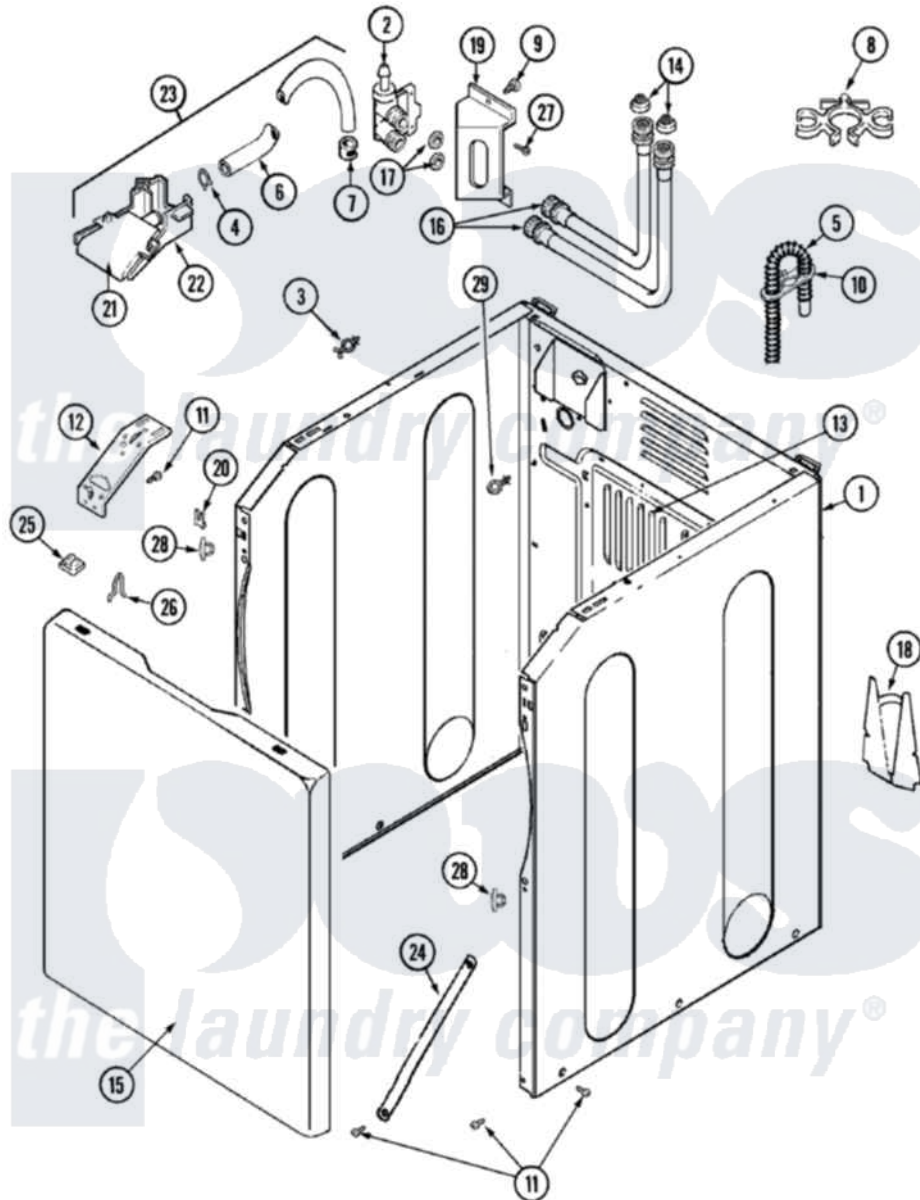

Maytag MAV6200AWW 02 - CABINET (PRIOR SER PRE 18)

Maytag Residential Maytag MAV6200AWW Washer Parts Parts Diagram 02 - CABINET (PRIOR SER PRE 18)
 Click on the part number to view part

Item	Original Part Number	Replaced By	Status	Part Description
1	22002548	22003639		Cabinet Assembly
2	22002707			Valve, Water
3	22002852	22003298		Retainer, Wire
4	22002838	285655		Clamp, Hose
5	12001586	76660		Break-Sphn
"	22003596	285655		Clamp, Hose
"	22003410			Hose, Drain
6	22002761			Hose, Injector
7	216169	596669		Clamp, Manifold
8	22002765			Clip, Hose
9	33002190			SCrew, C BraCe, BraCket, Cabinet
10	22002701	22003814		Retainer, Drain Hose
11	22001995			Screw Note: Screw, Tumbler Front And Shroud
12	22002840			Brace, Cabinet
"	22002839			Brace, Cabinet

13	22002092		Panel, Access
14	200961	12001413	Strainer And Washer Kit
15	22002737		Panel, Front
16	33-7891	89503	Hose-Inlet
"	35-3401		Inlet Hose Assembly
17	Y013783		Washer, Inlet Hose
18	22002704		Cover, Drain Hose
19	22002762		Bracket, Water Valve
20	22002748	204439	Screw And Fstner Assembly
21	22002759		Flume, Water Injector
22	22002760	22002722	Injector Flume Assembly
23	22002722		Injector Flume Assembly
24	22002767		Brace, Cross
25	22002013		Stop, Shipping
26	25-7220		Clip, Cabinet Top
27	22002362	9740848	Screw, Mixing Valve Mounting
28	22002965	Y12001702	Kit- Plast
29	22003086		Clip, Air Dome Hose
30	22002702	W10339879	Tie, Cable
"	22002229	22002960	Strainer, Washer Inlet
"	33001245		Screw----NA
"	33002388		Washer
"	35-2890	8539404	Tie-Wire
"	Y013783		Washer, Inlet Hose