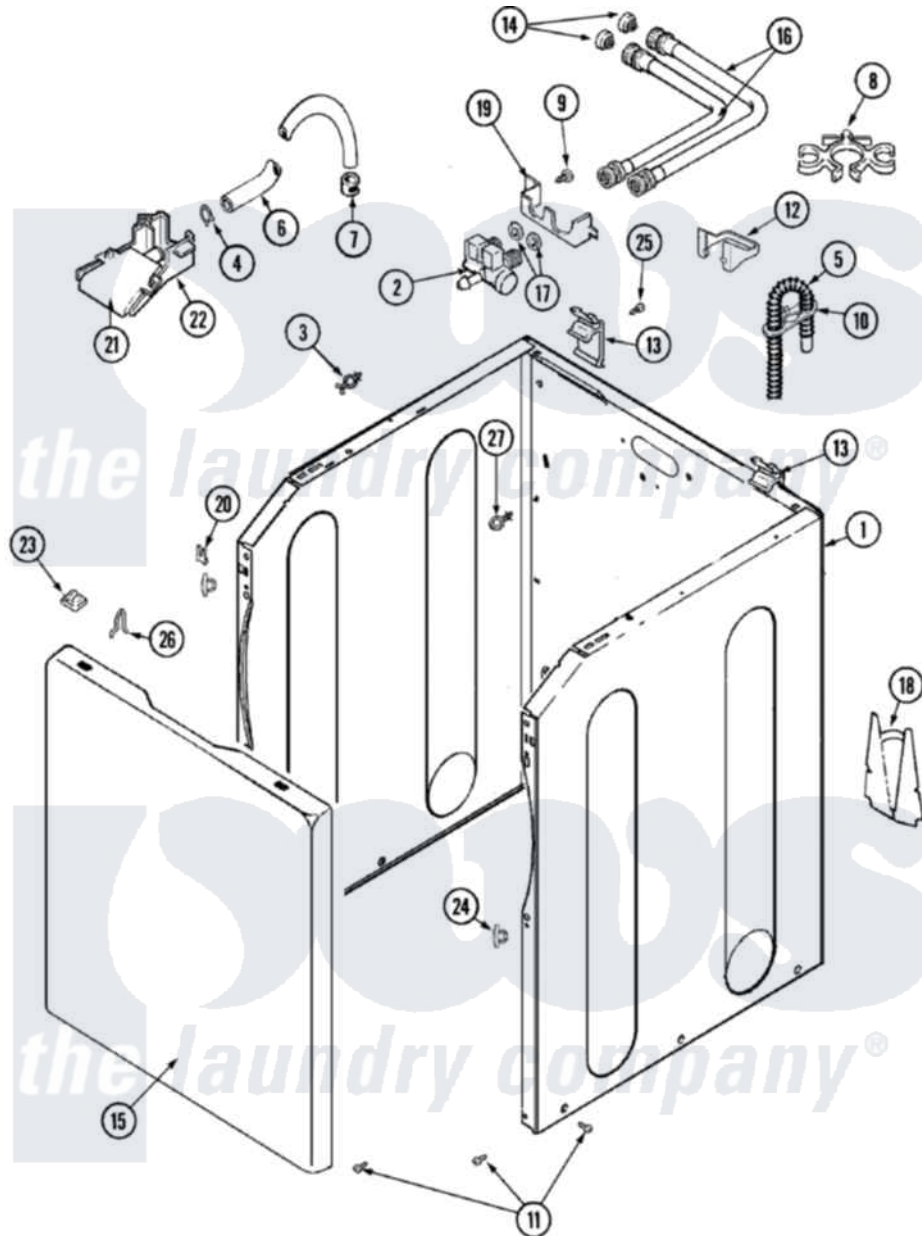

Maytag MAV6200AWW 03 - CABINET (SER PRE 18 & AFTER)

Maytag Residential Maytag MAV6200AWW Washer Parts Parts Diagram 03 - CABINET (SER PRE 18 & AFTER)
 Click on the part number to view part

Item	Original Part Number	Replaced By	Status	Part Description
1	22003553			Cabinet Assembly
"	22002925	3370225		Screw
"	22003496			Energy Tag
"	22002839			Brace, Cabinet
"	22001995			Screw Note: Screw, Tumbler Front And Shroud
"	22002840			Brace, Cabinet
2	22003384			Valve, Water
3	22002852	22003298		Retainer, Wire
4	22002838	285655		Clamp, Hose
5	22003410			Hose, Drain
"	22003596	285655		Clamp, Hose
6	22002761			Hose, Injector
7	216169	596669		Clamp, Manifold
8	22002765			Clip, Hose
9	33002190			SCrew, C BraCe, BraCket, Cabinet

10	22002701	22003814	Retainer, Drain Hose
11	22003409	213007	Xfor Cabinet See Cabinet, Back
12	22003429		Retainer, Fill Hose
13	22003367	22004095	Hinge, Plastic
14	200961	12001413	Strainer And Washer Kit
15	22002737		Panel, Front
"	22002293	22003511	Insulation
"	22002854	22003512	Insulation, Cabinet
"	33002190		SCrew, C BraCe, BraCket, Cabinet
16	22002764	12001901	Kit-Inlet Hose Assembly
"	22002763	12001900	Kit-Inlet Hose Assembly
17	Y013783		Washer, Inlet Hose
18	22002704		Cover, Drain Hose
"	33002190		SCrew, C BraCe, BraCket, Cabinet
19	22003376		Bracket, Water Valve
20	22002748	204439	Screw And Fstner Assembly
21	22003375	22004053	Lower Injector, Flume
22	22003374		Upper Water Injector, Flume
23	22002013		Stop, Shipping
24	22002965	Y12001702	Kit- Plast
25	22001995		Screw Note: Screw, Tumbler Front And Shroud
26	25-7220		Clip, Cabinet Top
27	22003086		Clip, Air Dome Hose
28	22002960		Strainer, Washer Inlet
"	33001245		Screw----NA
"	35-2890	8539404	Tie-Wire
"	33002388		Washer
"	Y013783		Washer, Inlet Hose