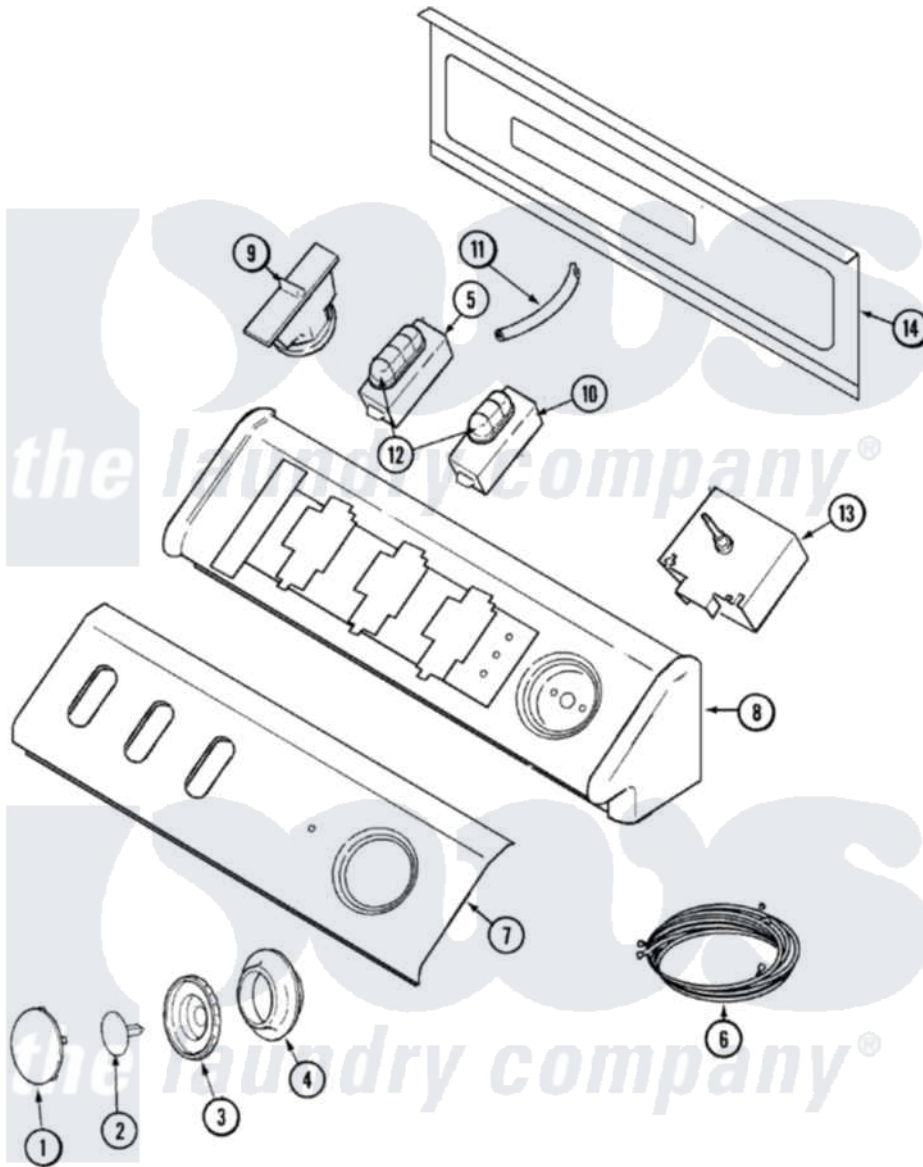

Maytag MAV6200AWW 04 - CONTROL PANEL

Maytag Residential Maytag MAV6200AWW Washer Parts Parts Diagram 04 - CONTROL PANEL
 Click on the part number to view part

Item	Original Part Number	Replaced By	Status	Part Description
1	22001664			Timer Knob Insert/Cap
2	22002997			Pin, Locking
"	211605			Bezel, Timer Dial
3	22002996	22003952		Knob, Timer
4	22002995		Not Available	SKIRT, TIMER KNOB (WHT)
5	22002999			Switch
6	22003381			Harness, Main
7	22003395		Not Available	PANEL, CONTROL (WHT)
8	22002925	3370225		Screw
"	33002286		Not Available	CONSOLE (WHT)
9	22003461		Not Available	PAD, PRESSURE SWITCH
"	22002706			Switch, Pressure
10	22003387	22003388		Switch, 3 Pos. Option
11	22003422			Hose, Air Dome
"	22003237	22003422		Hose, Air Dome
12	22001789			Button, Switch

"	22001788		Button, Switch
13	22003371		Timer RPR
14	22002529	Not Available	CONSOLE BACK PANEL
"	Y22002339	8534058	Screw
15	22003861	Not Available	USER GUIDE
"	16009485	Not Available	MANUAL, SERVICE-NO REFUND