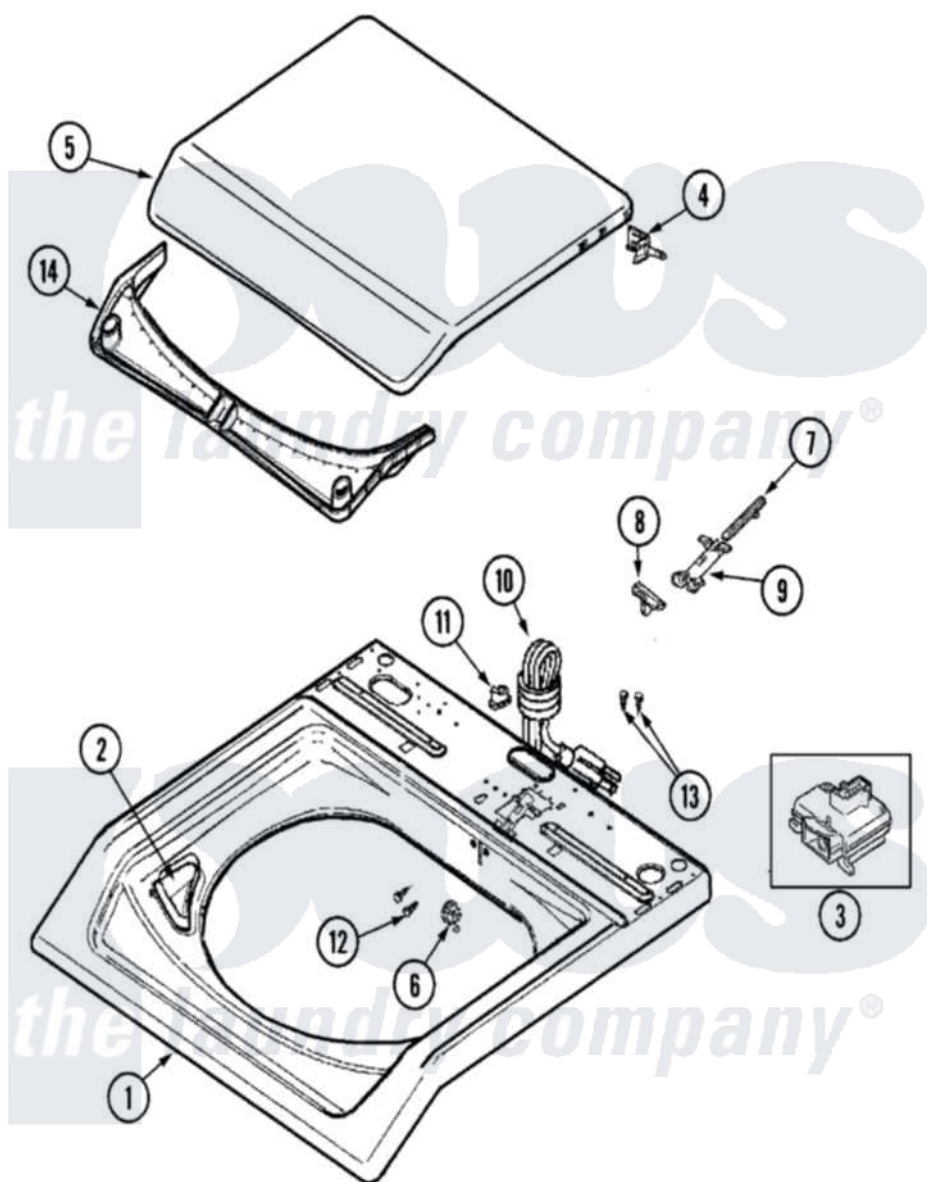

Maytag MAV6200AWW 05 - TOP

Maytag [Residential Maytag MAV6200AWW Washer Parts](#) Parts Diagram 05 - TOP
 Click on the part number to view part

| Item | Original Part Number | Replaced By | Status | Part Description |
|------|--------------------------|--------------------------|---------------|---|
| 1 | 22002739 | | | Cover, Top |
| " | 22003468 | | | Cover, Top |
| " | 22003367 | 22004095 | | Hinge, Plastic |
| 2 | 22002835 | | | Cup, Bleach |
| 3 | 22003804 | | | Lid Switch |
| 4 | 22002751 | | | Hinge Pin |
| 5 | 22002872 | | Not Available | LID, WASHER (WHT-W/MEDALLION) |
| 6 | 22002753 | | | Bushing, Hinge |
| 7 | 22002754 | | | Plunger |
| 8 | 22002755 | 22003941 | | Lid Cam |
| 9 | 22002757 | | | Guide Tube |
| 10 | 22003061 | 22003062 | | Cord, Power |
| 11 | 33002053 | 211881 | | Grommet, Cord Part Not Used-Gas Models Only |
| 12 | 2016090 | | | Screw, Lid Switch To Bracket |
| 13 | Y705026 | 3370225 | | Screw |